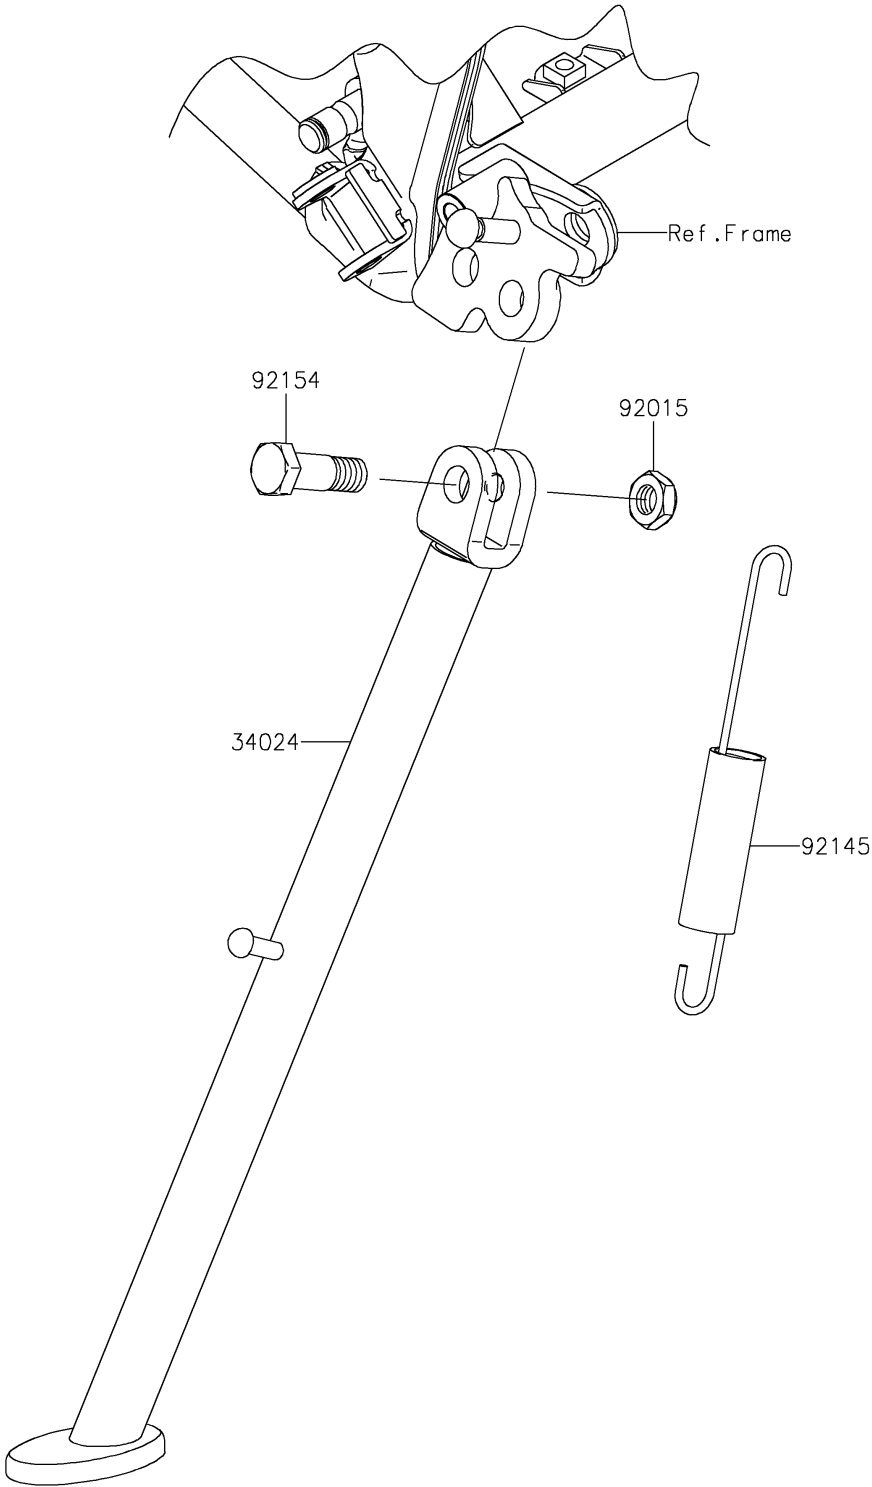

## 2018 KLX® 140G PARTS DIAGRAM

Stand(s)

F2190

## 2018 KLX® 140G PARTS LIST

Stand(s)

ITEM NAME	PART NUMBER	QUANTITY
STAND-SIDE,P.SILVER (Ref # 34024)	34024-0139-458	1
NUT,LOCK,10MM,BLACK (Ref # 92015)	92015-1188	1
SPRING,SIDE STAND (Ref # 92145)	92145-0584	1
BOLT,SIDE STAND (Ref # 92154)	92154-0412	1