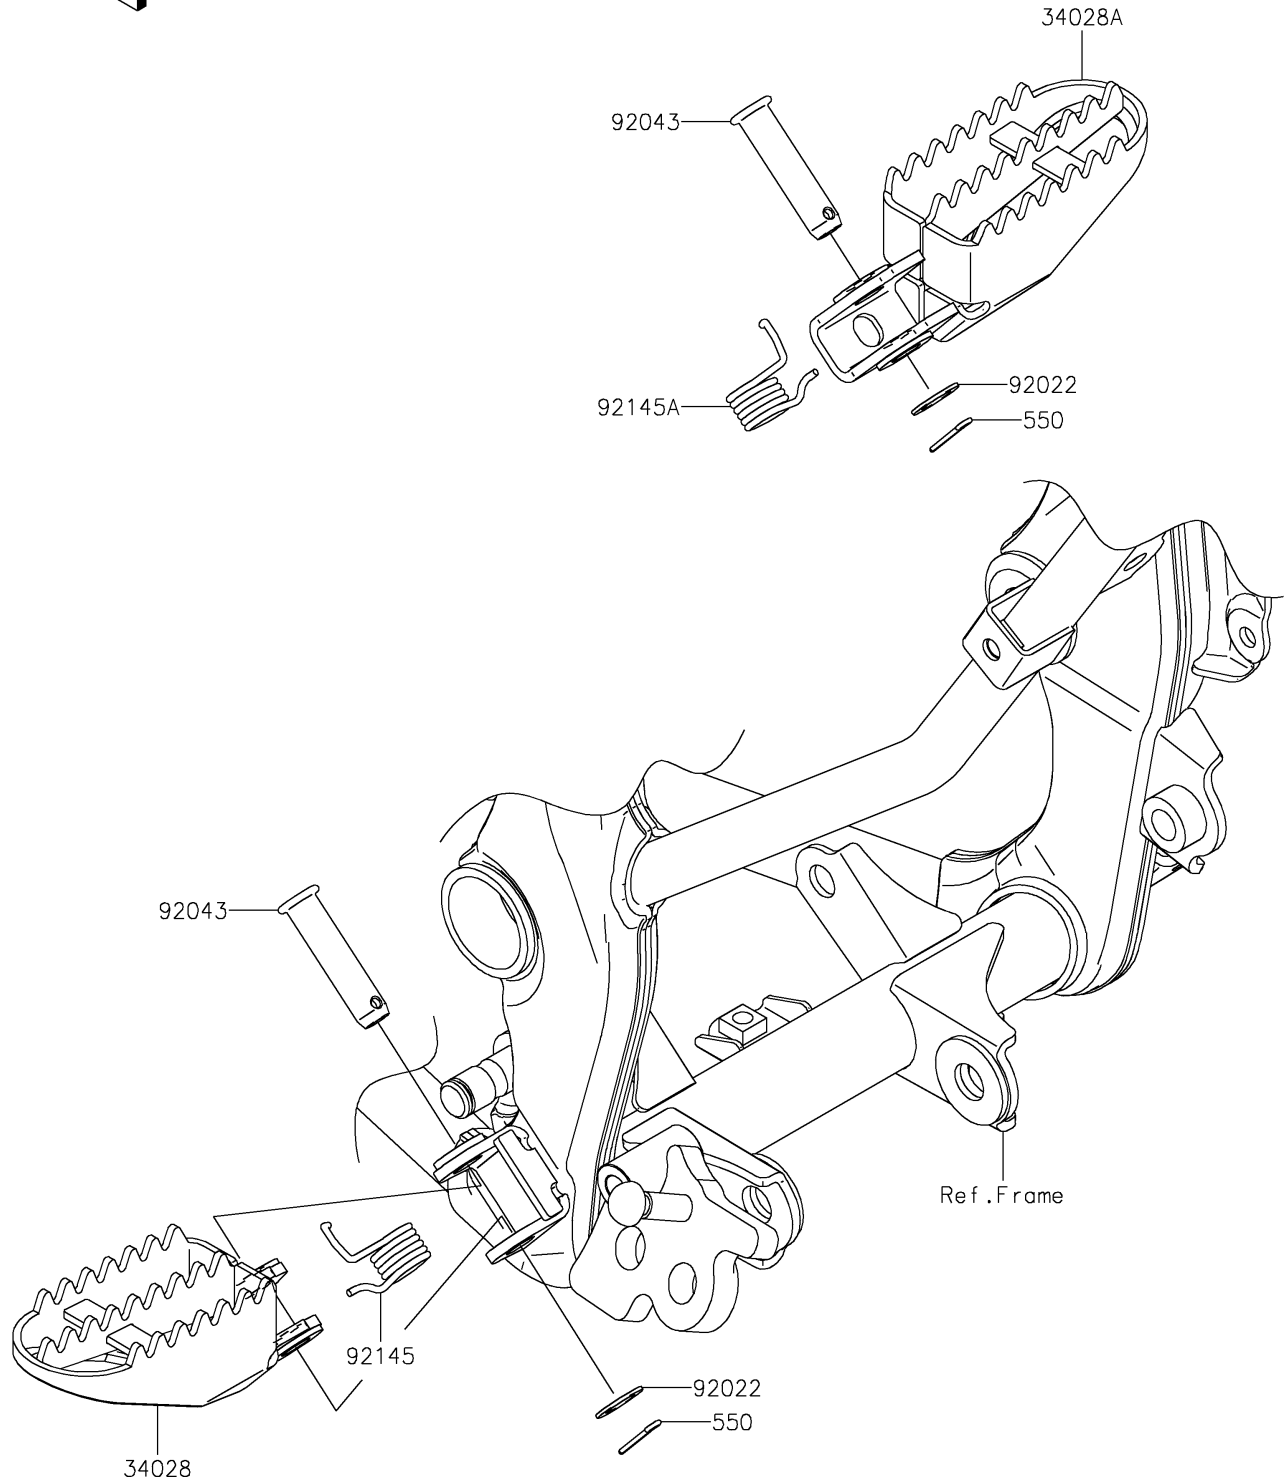

# 2019 KLX®140G PARTS DIAGRAM

Footrests

F2160

## 2019 KLX®140G PARTS LIST

### Footrests

ITEM NAME	PART NUMBER	QUANTITY
STEP,LH,P.SILVER (Ref # 34028)	34028-0077-458	1
STEP,RH,P.SILVER (Ref # 34028A)	34028-0078-458	1
PIN-COTTER,3.0X20 (Ref # 550)	550S3020	2
WASHER,10.2X16X1 (Ref # 92022)	92022-1829	2
PIN,10X37.5 (Ref # 92043)	92043-1643	2
SPRING,STEP,LH (Ref # 92145)	92145-0601	1
SPRING,STEP,RH (Ref # 92145A)	92145-0602	1