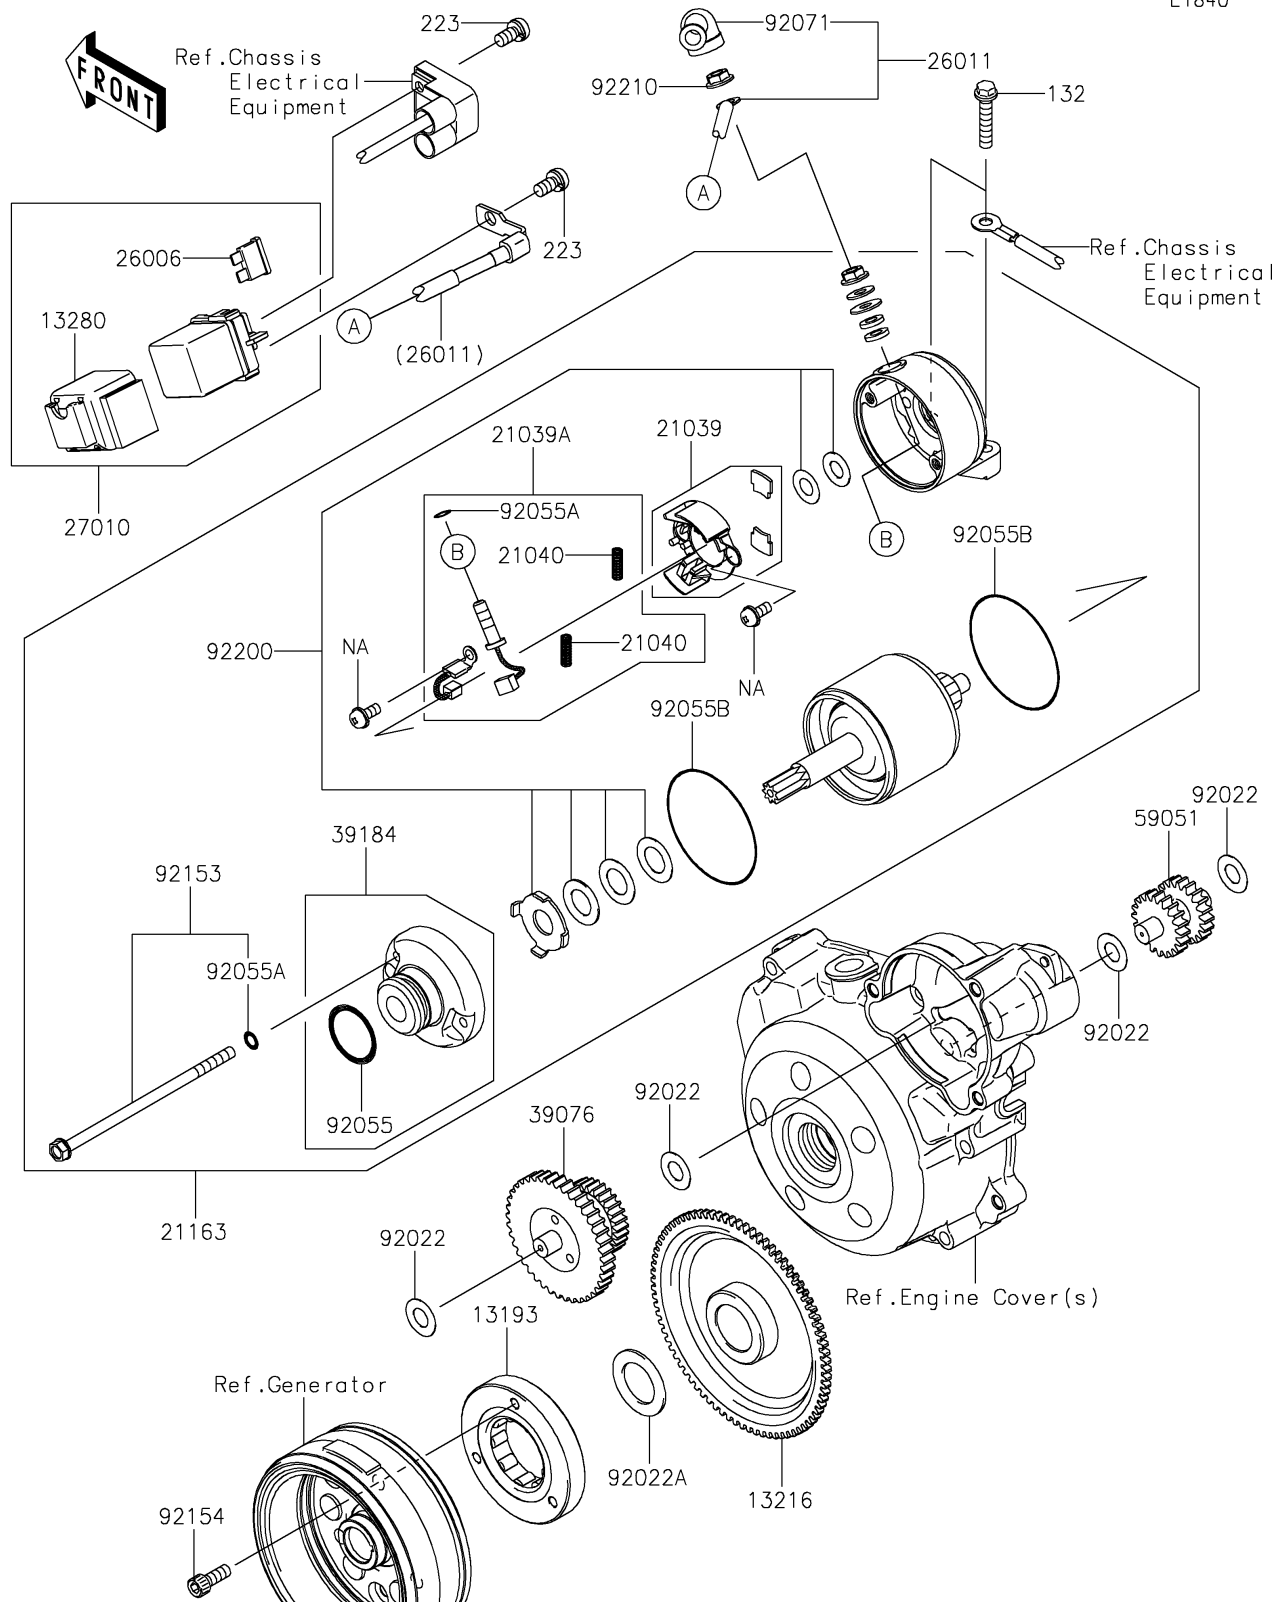

2018 KLX® 140G PARTS DIAGRAM

Starter Motor

E1840

2018 KLX® 140G PARTS LIST

Starter Motor

ITEM NAME	PART NUMBER	QUANTITY
CLUTCH-ASSY-ONEWAY (Ref # 13193)	13193-0005	1
BOLT-FLANGED-SMALL,6X30 (Ref # 132)	132BD0630	1
GEAR-COMP,FREE WHEEL (Ref # 13216)	13216-0040	1
HOLDER (Ref # 13280)	13280-0818	1
BRUSH (Ref # 21039)	21039-0007	1
BRUSH (Ref # 21039A)	21039-0008	1
SPRING-BRUSH (Ref # 21040)	21040-0004	1
STARTER-ELECTRIC (Ref # 21163)	21163-0762	1
SCREW-PAN-WS-CROS,5X10 (Ref # 223)	223AA0510	1
FUSE,BLADE,10A,RED (Ref # 26006)	26006-1007	1
WIRE-LEAD,STARTER (Ref # 26011)	26011-0782	1
SWITCH,MAGNETIC (Ref # 27010)	27010-0798	1
LIMITER,STARTER IDLE GEAR (Ref # 39076)	39076-0020	1
BRACKET-ASSY (Ref # 39184)	39184-0015	1
GEAR-SPUR,IDLE (Ref # 59051)	59051-0785	1
WASHER,10.2X20X0.5 (Ref # 92022)	92022-1649	1
WASHER,22.3X35X1.6 (Ref # 92022A)	92022-212	1
RING-O (Ref # 92055)	92055-1276	1
RING-O,4.5X2.0 (Ref # 92055A)	92055-1370	1
RING-O (Ref # 92055B)	92055-1550	1
GROMMET (Ref # 92071)	92071-0705	1
BOLT (Ref # 92153)	92153-1914	1
BOLT,SOCKET,6X16 (Ref # 92154)	92154-0235	1
WASHER,SET (Ref # 92200)	92200-0407	1
NUT,FLANGED,6MM (Ref # 92210)	92210-1514	1