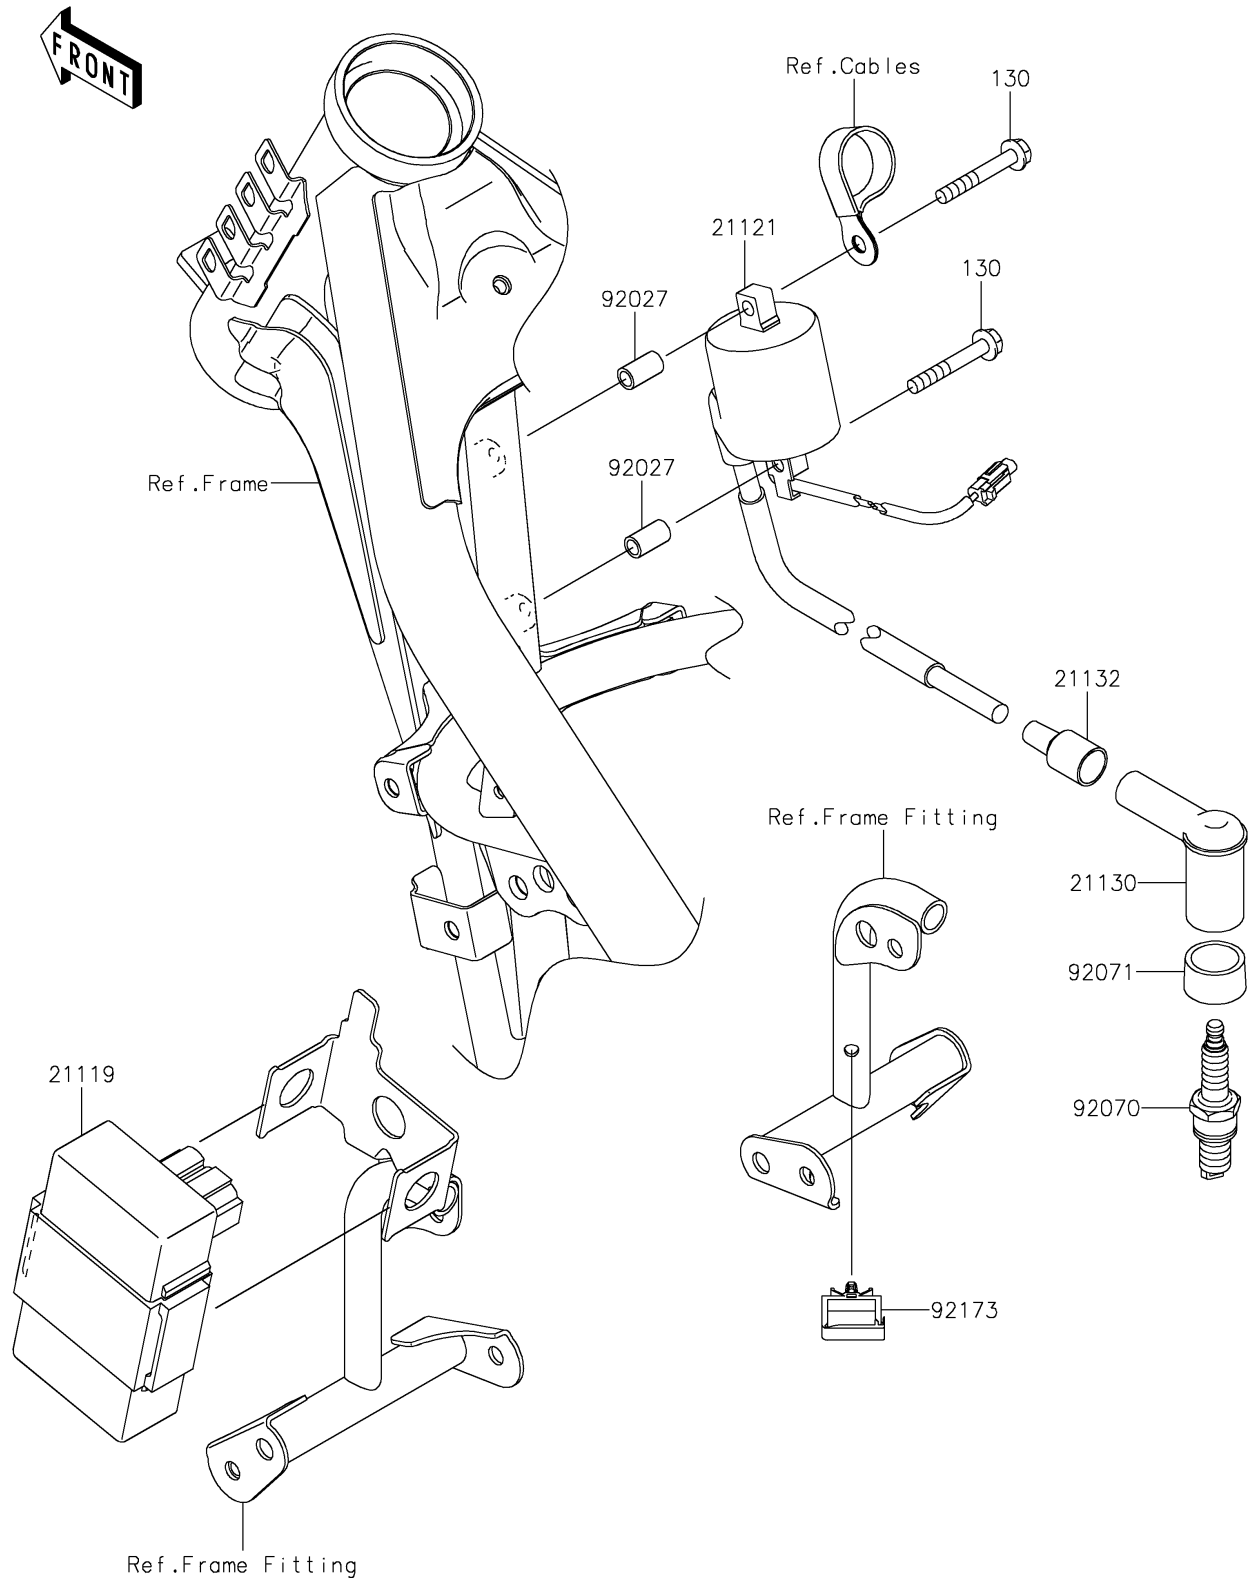

2018 KLX® 140G PARTS DIAGRAM

Ignition System

E1830

2018 KLX® 140G PARTS LIST

Ignition System

ITEM NAME	PART NUMBER	QUANTITY
BOLT-FLANGED,5X35 (Ref # 130)	130BA0535	1
IGNITER (Ref # 21119)	21119-0594	1
COIL-IGNITION (Ref # 21121)	21121-0728	1
CAP-SPARK PLUG (Ref # 21130)	21130-1003	1
GROMMET,HIGH TENSION (Ref # 21132)	21132-005	1
COLLAR,5.6X8X14.5 (Ref # 92027)	92027-1789	1
PLUG-SPARK,CR7HSA (Ref # 92070)	92070-0037	1
GROMMET,SPARK PLUG CAP (Ref # 92071)	92071-1015	1
CLAMP (Ref # 92173)	92173-1513	1