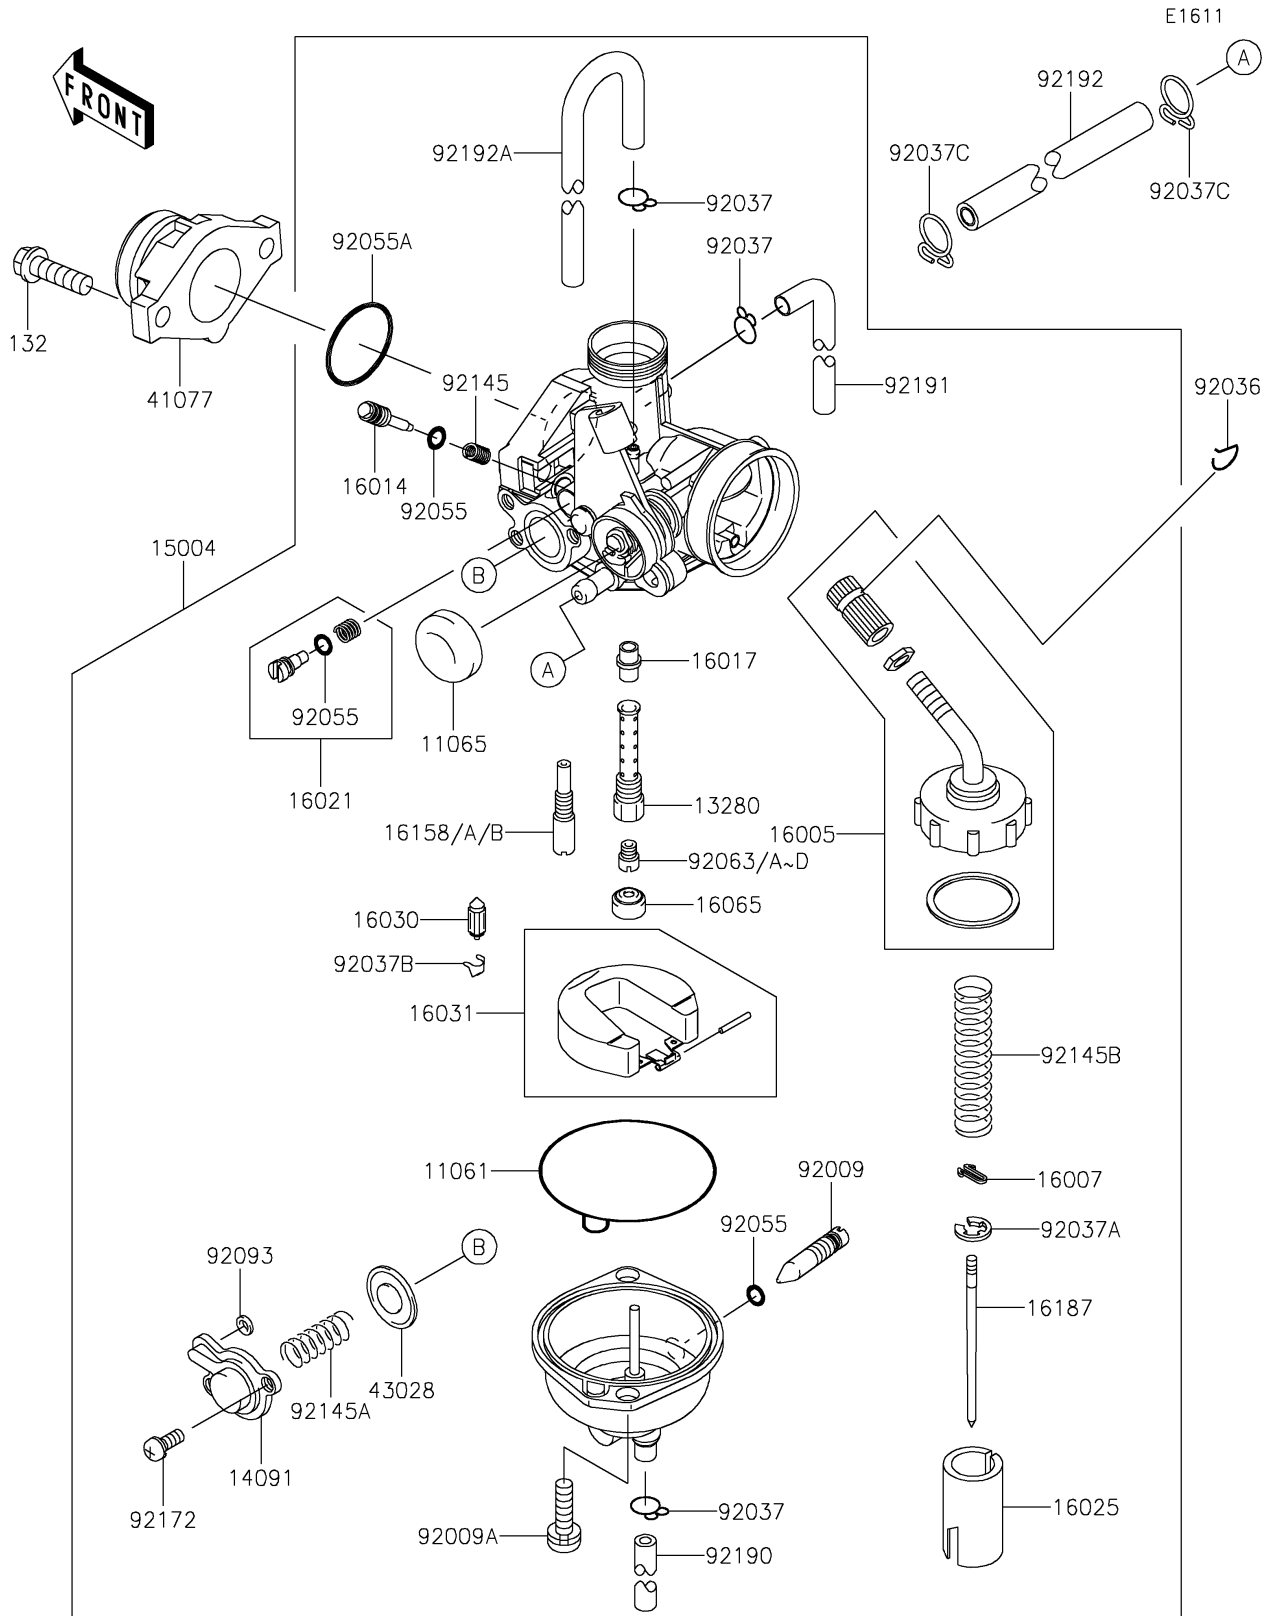

## 2019 KLX® 140G PARTS DIAGRAM

Carburetor

## 2019 KLX® 140G PARTS LIST

Carburetor

ITEM NAME	PART NUMBER	QUANTITY
GASKET,FLOAT CHAMBER (Ref # 11061)	11061-0454	1
CAP,CHOKE (Ref # 11065)	11065-0811	1
HOLDER,NEEDLE JET (Ref # 13280)	13280-0286	1
COVER (Ref # 14091)	14091-0285	1
CARBURETOR-ASSY (Ref # 15004)	15004-0936	1
TOP-CHAMBER (Ref # 16005)	16005-1091	1
SEAT-SPRING (Ref # 16007)	16007-1103	1
SCREW-PILOT AIR (Ref # 16014)	16014-0021	1
JET-NEEDLE (Ref # 16017)	16017-0014	1
SCREW-THROTTLE STOP (Ref # 16021)	16021-1203	1
VALVE-THROTTLE (Ref # 16025)	16025-0028	1
VALVE-FLOAT (Ref # 16030)	16030-1052	1
FLOAT (Ref # 16031)	16031-0004	1
HOLDER-CARBURETOR,JET (Ref # 16065)	16065-1106	1
JET-SLOW,#35 (Ref # 16158)	16158-0004	1
JET-SLOW,#40 (Ref # 16158A)	16158-0005	1
JET-SLOW,#38 (Ref # 16158B)	16158-1063	1
NEEDLE-JET,NNA (Ref # 16187)	16187-0283	1
ADAPTER (Ref # 41077)	41077-0038	1
DIAPHRAGM (Ref # 43028)	43028-0003	1
SCREW,DRAIN (Ref # 92009)	92009-1057	1
SCREW (Ref # 92009A)	92009-1750	1
RING-SNAP (Ref # 92036)	92036-018	1
CLAMP,TUBE (Ref # 92037)	92037-1142	1
CLAMP,JET NEEDLE (Ref # 92037A)	92037-1401	1
CLAMP,FLOAT VALVE (Ref # 92037B)	92037-1476	1
CLAMP (Ref # 92037C)	92037-1712	1
RING-O (Ref # 92055)	92055-1053	1
RING-O (Ref # 92055A)	92055-1541	1

## 2019 KLX® 140G PARTS LIST

Carburetor

ITEM NAME	PART NUMBER	QUANTITY
JET-MAIN,#90 (Ref # 92063)	92063-0013	1
JET-MAIN,#92 (Ref # 92063A)	92063-0014	1
JET-MAIN,#95 (Ref # 92063B)	92063-0015	1
JET-MAIN,#98 (Ref # 92063C)	92063-0016	1
JET-MAIN,#100 (Ref # 92063D)	92063-0017	1
BOLT-FLANGED-SMALL,6X20 (Ref # 132)	132BC0620	1
SEAL,U-RING (Ref # 92093)	92093-1046	1
SPRING (Ref # 92145)	92145-0004	1
SPRING (Ref # 92145A)	92145-0217	1
SPRING (Ref # 92145B)	92145-0610	1
SCREW (Ref # 92172)	92172-0165	1
TUBE,3.5X6.5X240 (Ref # 92190)	92190-1218	1
TUBE,3.5X6.5X298 (Ref # 92191)	92191-1142	1
TUBE,5X10X150 (Ref # 92192)	92192-0477	1
TUBE,3.5X6.5X18/320 (Ref # 92192A)	92192-0690	1