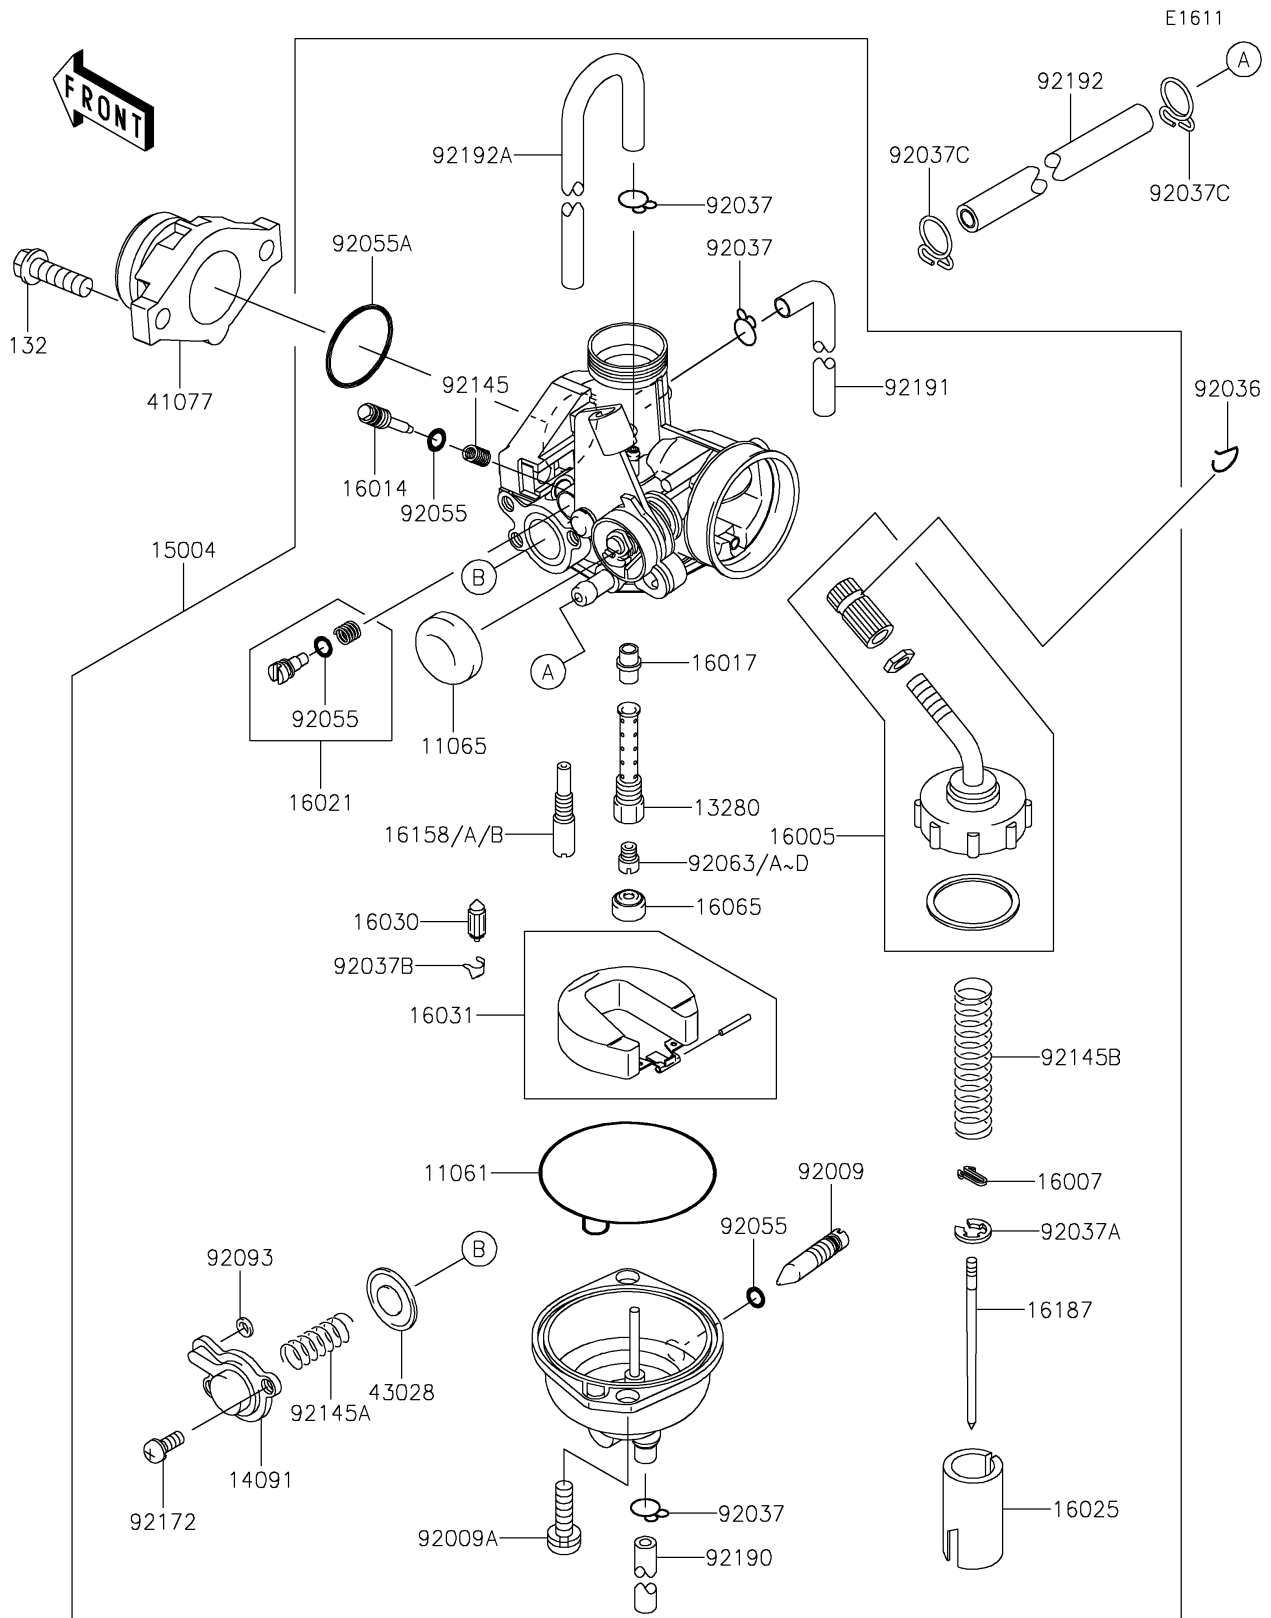

2018 KLX®140G PARTS DIAGRAM

Carburetor

2018 KLX®140G PARTS LIST

Carburetor

ITEM NAME	PART NUMBER	QUANTITY
GASKET,FLOAT CHAMBER (Ref # 11061)	11061-0454	1
CAP,CHOKE (Ref # 11065)	11065-0811	1
HOLDER,NEEDLE JET (Ref # 13280)	13280-0286	1
COVER (Ref # 14091)	14091-0285	1
CARBURETOR-ASSY (Ref # 15004)	15004-0936	1
TOP-CHAMBER (Ref # 16005)	16005-1091	1
SEAT-SPRING (Ref # 16007)	16007-1103	1
SCREW-PILOT AIR (Ref # 16014)	16014-0021	1
JET-NEEDLE (Ref # 16017)	16017-0014	1
SCREW-THROTTLE STOP (Ref # 16021)	16021-1203	1
VALVE-THROTTLE (Ref # 16025)	16025-0028	1
VALVE-FLOAT (Ref # 16030)	16030-1052	1
FLOAT (Ref # 16031)	16031-0004	1
HOLDER-CARBURETOR,JET (Ref # 16065)	16065-1106	1
JET-SLOW,#35 (Ref # 16158)	16158-0004	1
JET-SLOW,#40 (Ref # 16158A)	16158-0005	1
JET-SLOW,#38 (Ref # 16158B)	16158-1063	1
NEEDLE-JET,NNA A (Ref # 16187)	16187-0283	1
ADAPTER (Ref # 41077)	41077-0038	1
DIAPHRAGM (Ref # 43028)	43028-0003	1
SCREW,DRAIN (Ref # 92009)	92009-1057	1
SCREW (Ref # 92009A)	92009-1750	1
RING-SNAP (Ref # 92036)	92036-018	1
CLAMP,TUBE (Ref # 92037)	92037-1142	1
CLAMP,JET NEEDLE (Ref # 92037A)	92037-1401	1
CLAMP,FLOAT VALVE (Ref # 92037B)	92037-1476	1
CLAMP (Ref # 92037C)	92037-1712	1
RING-O (Ref # 92055)	92055-1053	1
RING-O (Ref # 92055A)	92055-1541	1

2018 KLX®140G PARTS LIST

Carburetor

ITEM NAME	PART NUMBER	QUANTITY
JET-MAIN,#90 (Ref # 92063)	92063-0013	1
JET-MAIN,#92 (Ref # 92063A)	92063-0014	1
JET-MAIN,#95 (Ref # 92063B)	92063-0015	1
JET-MAIN,#98 (Ref # 92063C)	92063-0016	1
JET-MAIN,#100 (Ref # 92063D)	92063-0017	1
BOLT-FLANGED-SMALL,6X20 (Ref # 132)	132BC0620	1
SEAL,U-RING (Ref # 92093)	92093-1046	1
SPRING (Ref # 92145)	92145-0004	1
SPRING (Ref # 92145A)	92145-0217	1
SPRING (Ref # 92145B)	92145-0610	1
SCREW (Ref # 92172)	92172-0165	1
TUBE,3.5X6.5X240 (Ref # 92190)	92190-1218	1
TUBE,3.5X6.5X298 (Ref # 92191)	92191-1142	1
TUBE,5X10X150 (Ref # 92192)	92192-0477	1
TUBE,3.5X6.5X18/320 (Ref # 92192A)	92192-0690	1