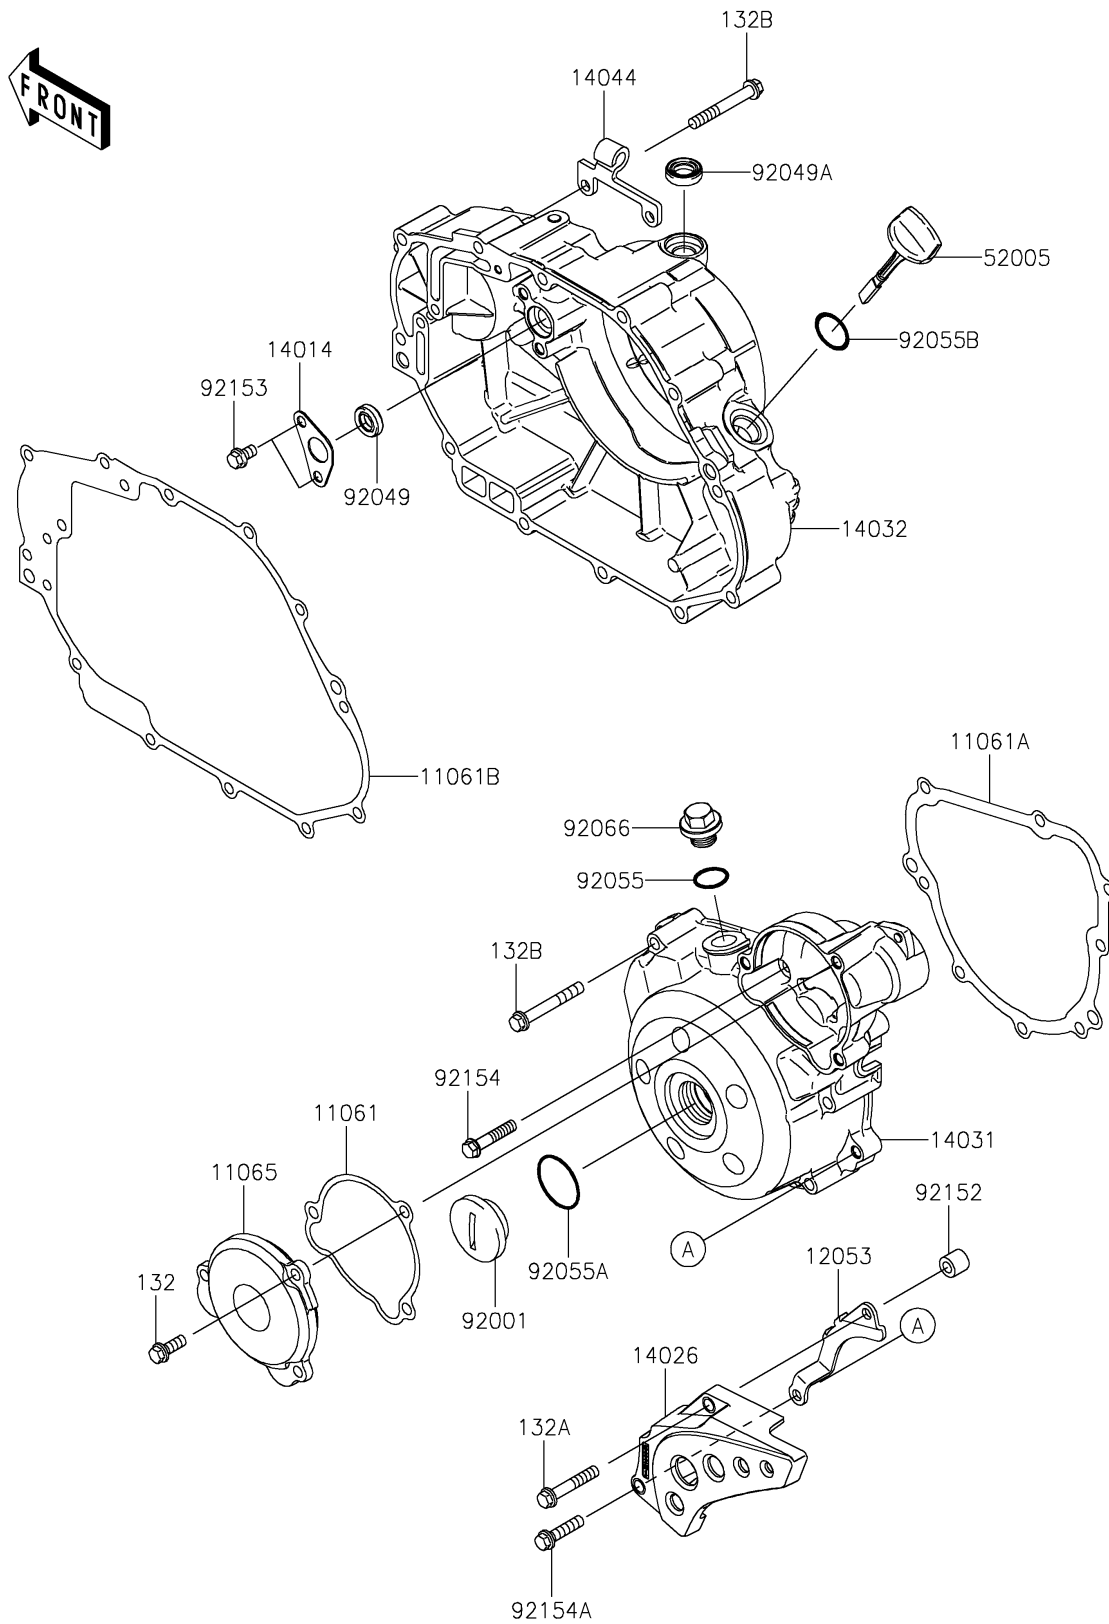

2018 KLX® 140G PARTS DIAGRAM

Engine Cover(s)

E1431

2018 KLX® 140G PARTS LIST

Engine Cover(s)

ITEM NAME	PART NUMBER	QUANTITY
GASKET (Ref # 11061)	11061-0300	1
GASKET,GENERATOR COVER (Ref # 11061A)	11061-0820	1
GASKET,CLUTCH COVER (Ref # 11061B)	11061-1315	1
CAP (Ref # 11065)	11065-0209	1
GUIDE-CHAIN (Ref # 12053)	12053-0134	1
BOLT-FLANGED-SMALL,6X16 (Ref # 132)	132BA0616	1
BOLT-FLANGED-SMALL,6X35 (Ref # 132A)	132BA0635	1
BOLT-FLANGED-SMALL,6X45 (Ref # 132B)	132BA0645	1
PLATE-POSITION (Ref # 14014)	14014-1153	1
COVER-CHAIN (Ref # 14026)	14026-0084	1
COVER-GENERATOR (Ref # 14031)	14031-0116	1
COVER-CLUTCH (Ref # 14032)	14032-0116	1
HOLDER-CABLE (Ref # 14044)	14044-0044	1
GAUGE,OIL LEVEL (Ref # 52005)	52005-0724	1
BOLT,GENERATOR COVER CAP (Ref # 92001)	92001-1827	1
SEAL-OIL,10X18X5 (Ref # 92049)	92049-0104	1
SEAL-OIL,12X20X5.5 (Ref # 92049A)	92049-0142	1
RING-O,14.8X2.4 (Ref # 92055)	92055-0153	1
RING-O,25.7X2.4 (Ref # 92055A)	92055-0154	1
RING-O,20X2 (Ref # 92055B)	92055-0155	1
PLUG,14X10 (Ref # 92066)	92066-1571	1
COLLAR,6.5X12X11 (Ref # 92152)	92152-0692	1
BOLT,6X10 (Ref # 92153)	92153-1140	1
BOLT,FLANGED,6X30 (Ref # 92154)	92154-1080	1
BOLT,FLANGED,6X25 (Ref # 92154A)	92154-2154	1