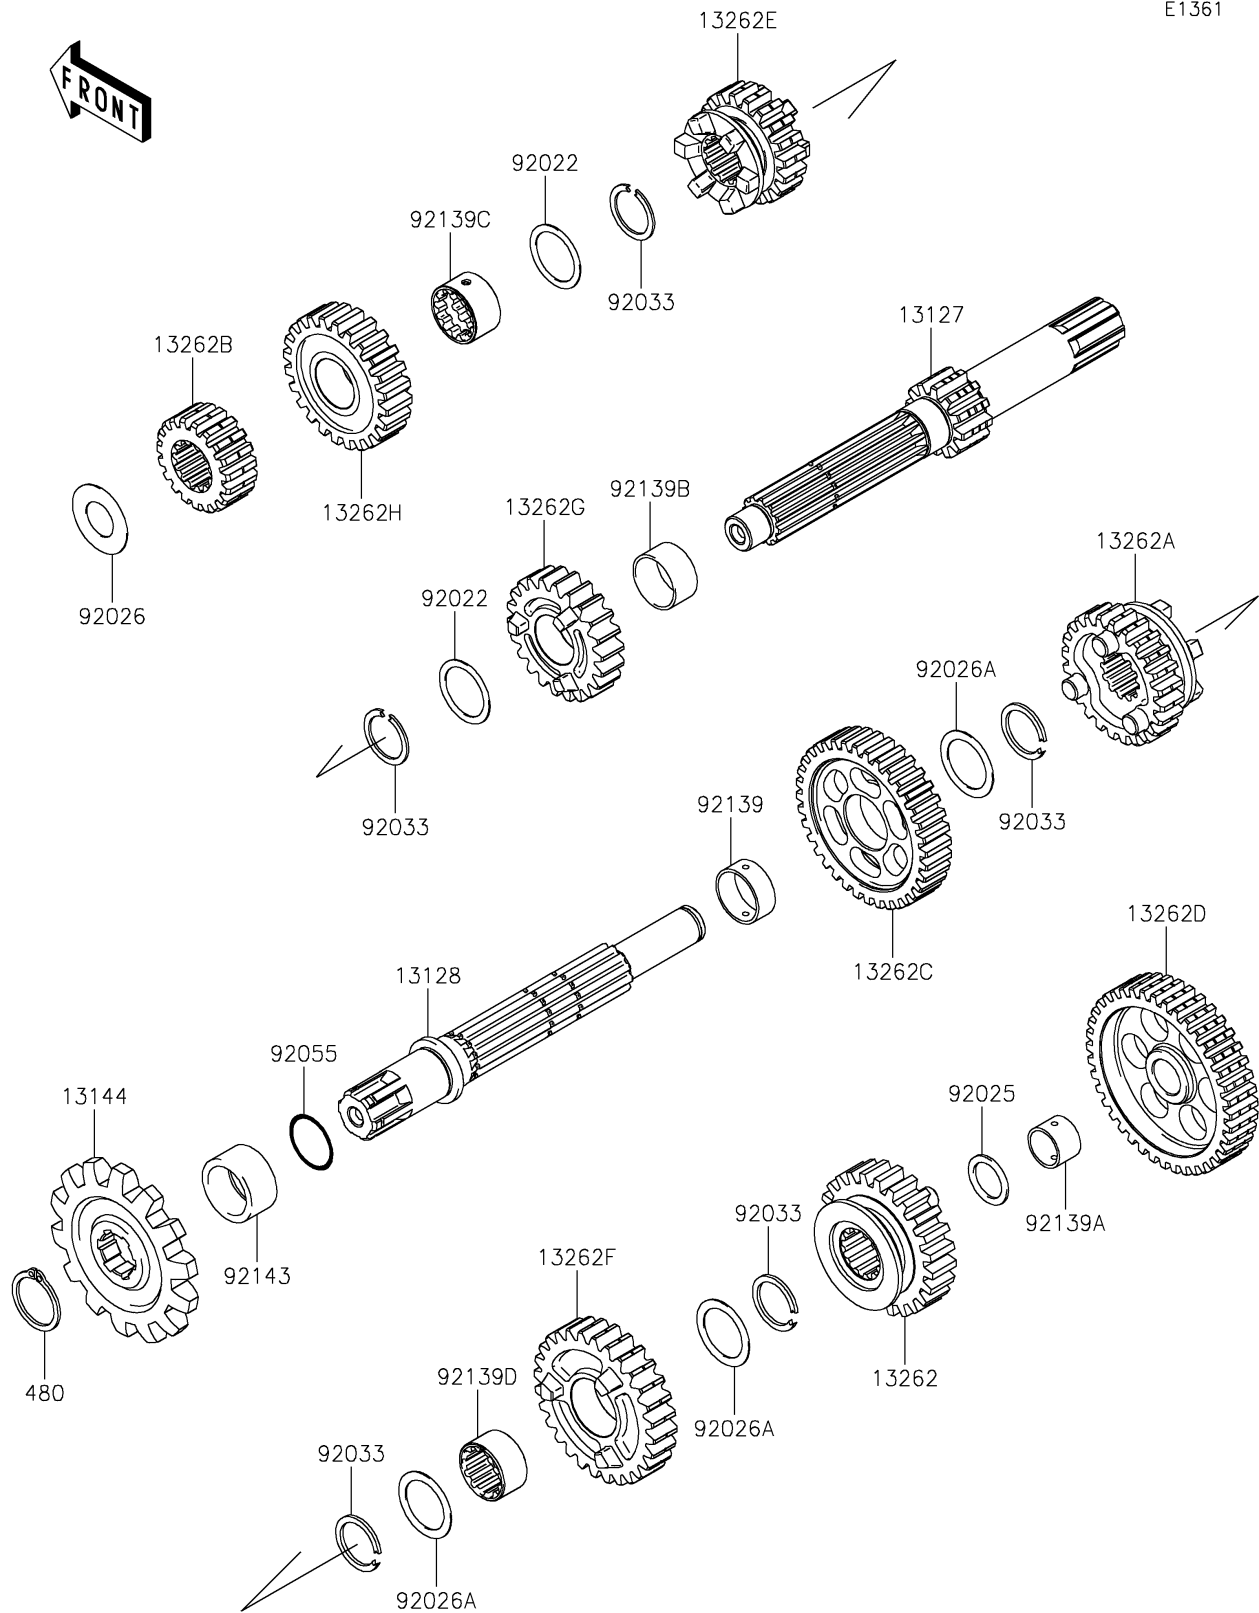

## 2019 KLX® 140G PARTS DIAGRAM

Transmission

E1361

## 2019 KLX® 140G PARTS LIST

Transmission

| ITEM NAME                                  | PART NUMBER | QUANTITY |
|--|-------------|----------|
| SHAFT-TRANSMISSION INPUT,15T (Ref # 13127) | 13127-0074  | 1        |
| SHAFT-TRANSMISSION OUTPUT (Ref # 13128)    | 13128-0051  | 1        |
| SPROCKET-OUTPUT,13T (Ref # 13144)          | 13144-0045  | 1        |
| GEAR,OUTPUT 4TH,26T (Ref # 13262)          | 13262-0459  | 1        |
| GEAR,OUTPUT 5TH,24T (Ref # 13262A)         | 13262-0502  | 1        |
| GEAR,INPUT 2ND,19T (Ref # 13262B)          | 13262-0577  | 1        |
| GEAR,OUTPUT 2ND,36T (Ref # 13262C)         | 13262-0578  | 1        |
| GEAR,OUTPUT LOW,40T (Ref # 13262D)         | 13262-0579  | 1        |
| GEAR,INPUT 3RD,19T (Ref # 13262E)          | 13262-0662  | 1        |
| GEAR,OUTPUT 3RD,28T (Ref # 13262F)         | 13262-0738  | 1        |
| GEAR,INPUT 4TH,22T (Ref # 13262G)          | 13262-0769  | 1        |
| GEAR,INPUT 5TH,24T (Ref # 13262H)          | 13262-0770  | 1        |
| CIRCLIP-TYPE-C,17MM (Ref # 480)            | 480J1700    | 1        |
| WASHER,17.3X22X0.5 (Ref # 92022)           | 92022-1799  | 1        |
| SHIM (Ref # 92025)                         | 92025-1280  | 1        |
| SPACER (Ref # 92026)                       | 92026-0727  | 1        |
| SPACER,17.2X23X0.5 (Ref # 92026A)          | 92026-1037  | 1        |
| RING-SNAP,17MM (Ref # 92033)               | 92033-1060  | 1        |
| RING-O,16.8X1.9 (Ref # 92055)              | 92055-0151  | 1        |
| BUSHING (Ref # 92139)                      | 92139-0001  | 1        |
| BUSHING,12X14X9.4 (Ref # 92139A)           | 92139-0002  | 1        |
| BUSHING,17X19X9.5 (Ref # 92139B)           | 92139-0282  | 1        |
| BUSHING,14.5X17.25X11.0 (Ref # 92139C)     | 92139-0283  | 1        |
| BUSHING (Ref # 92139D)                     | 92139-0286  | 1        |
| COLLAR,SPROCKET (Ref # 92143)              | 92143-1680  | 1        |