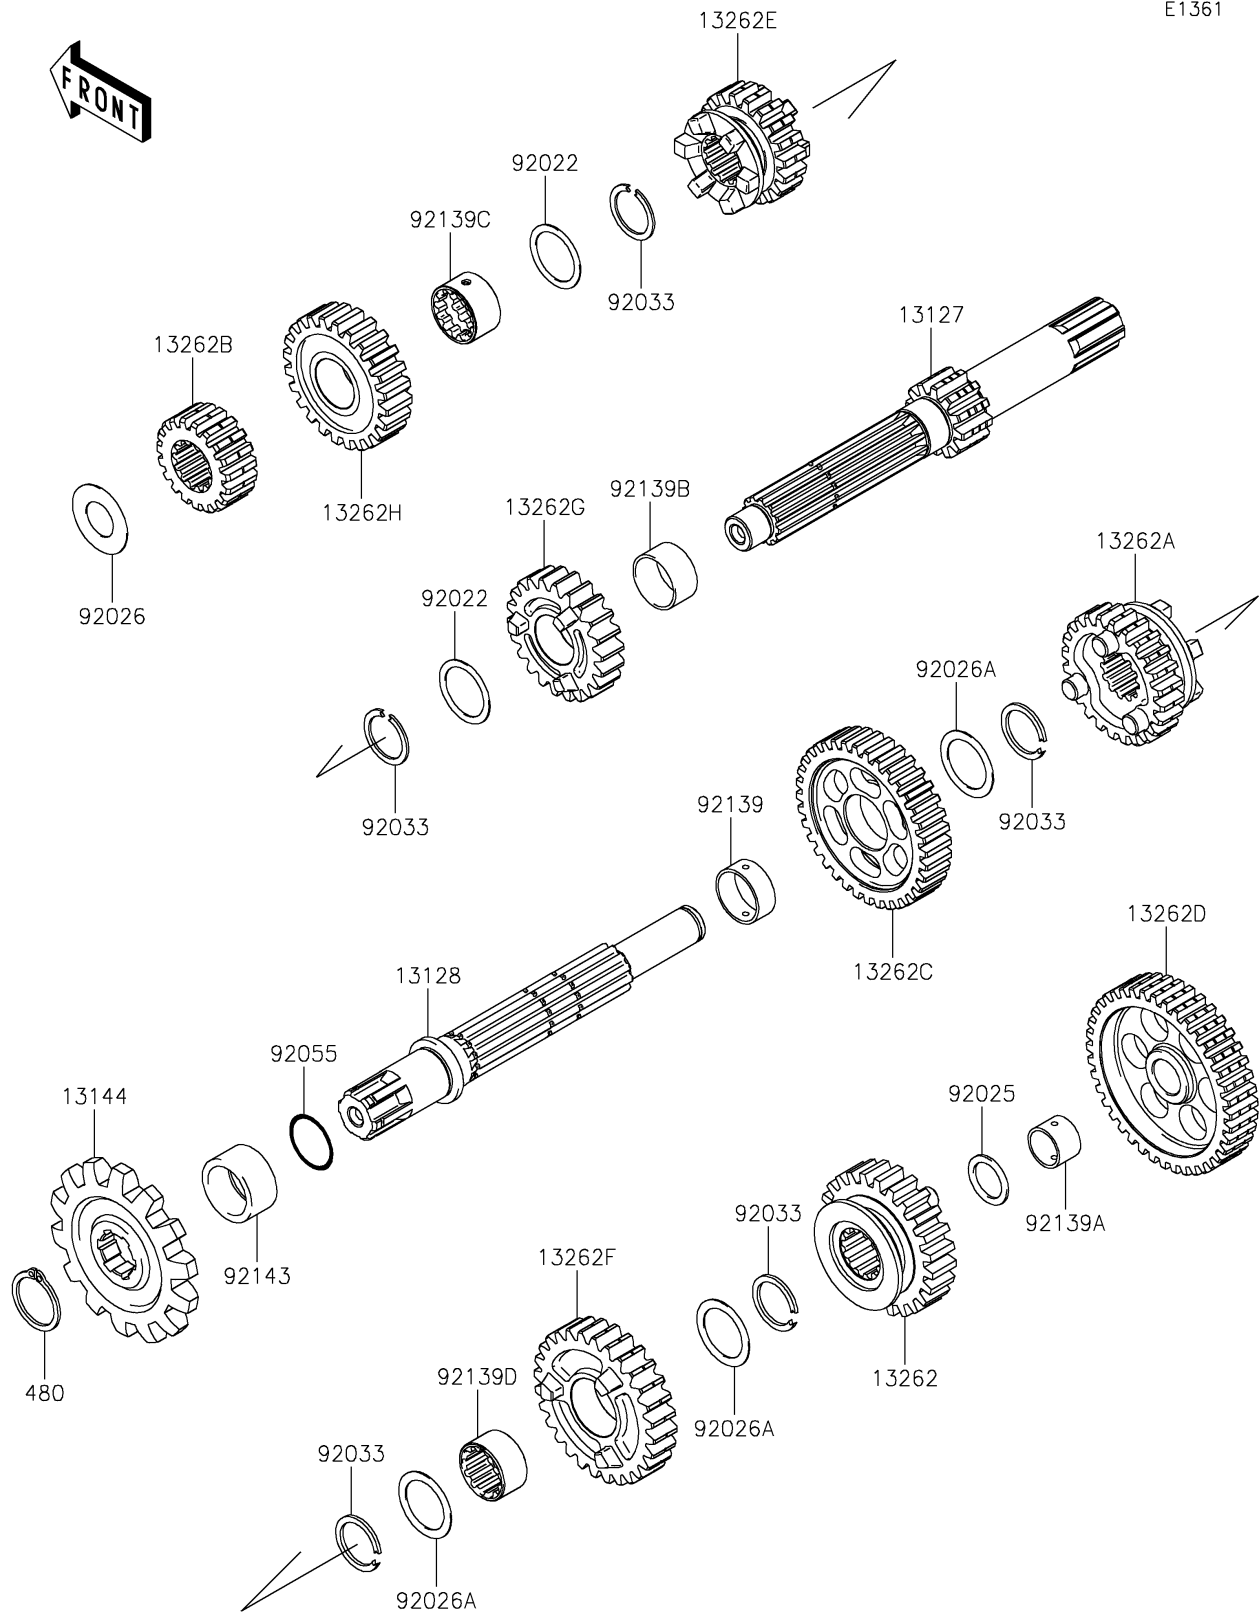

2018 KLX® 140G PARTS DIAGRAM

Transmission

E1361

2018 KLX® 140G PARTS LIST

Transmission

| ITEM NAME | PART NUMBER | QUANTITY |
|--------------------------------------------|-------------|----------|
| SHAFT-TRANSMISSION INPUT,15T (Ref # 13127) | 13127-0074 | 1 |
| SHAFT-TRANSMISSION OUTPUT (Ref # 13128) | 13128-0051 | 1 |
| SPROCKET-OUTPUT,13T (Ref # 13144) | 13144-0045 | 1 |
| GEAR,OUTPUT 4TH,26T (Ref # 13262) | 13262-0459 | 1 |
| GEAR,OUTPUT 5TH,24T (Ref # 13262A) | 13262-0502 | 1 |
| GEAR,INPUT 2ND,19T (Ref # 13262B) | 13262-0577 | 1 |
| GEAR,OUTPUT 2ND,36T (Ref # 13262C) | 13262-0578 | 1 |
| GEAR,OUTPUT LOW,40T (Ref # 13262D) | 13262-0579 | 1 |
| GEAR,INPUT 3RD,19T (Ref # 13262E) | 13262-0662 | 1 |
| GEAR,OUTPUT 3RD,28T (Ref # 13262F) | 13262-0738 | 1 |
| GEAR,INPUT 4TH,22T (Ref # 13262G) | 13262-0769 | 1 |
| GEAR,INPUT 5TH,24T (Ref # 13262H) | 13262-0770 | 1 |
| CIRCLIP-TYPE-C,17MM (Ref # 480) | 480J1700 | 1 |
| WASHER,17.3X22X0.5 (Ref # 92022) | 92022-1799 | 1 |
| SHIM (Ref # 92025) | 92025-1280 | 1 |
| SPACER (Ref # 92026) | 92026-0727 | 1 |
| SPACER,17.2X23X0.5 (Ref # 92026A) | 92026-1037 | 1 |
| RING-SNAP,17MM (Ref # 92033) | 92033-1060 | 1 |
| RING-O,16.8X1.9 (Ref # 92055) | 92055-0151 | 1 |
| BUSHING (Ref # 92139) | 92139-0001 | 1 |
| BUSHING,12X14X9.4 (Ref # 92139A) | 92139-0002 | 1 |
| BUSHING,17X19X9.5 (Ref # 92139B) | 92139-0282 | 1 |
| BUSHING,14.5X17.25X11.0 (Ref # 92139C) | 92139-0283 | 1 |
| BUSHING (Ref # 92139D) | 92139-0286 | 1 |
| COLLAR,SPROCKET (Ref # 92143) | 92143-1680 | 1 |