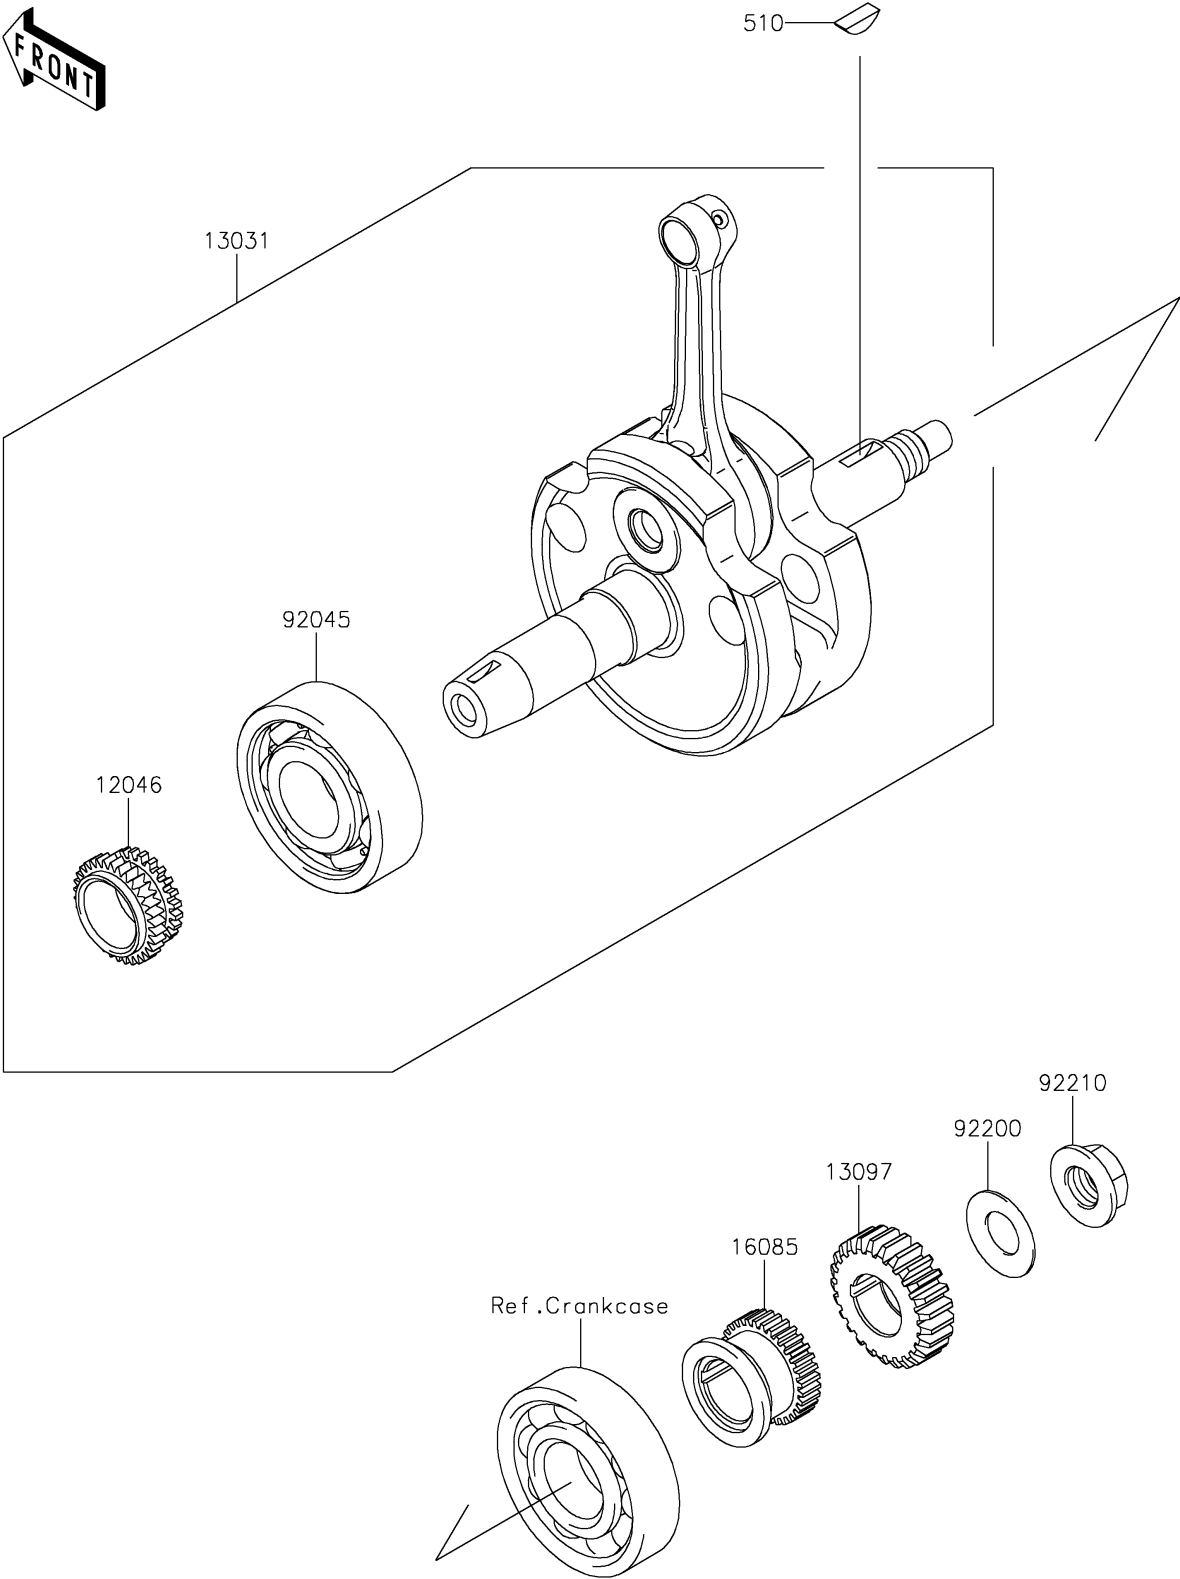

## 2019 KLX® 140G PARTS DIAGRAM

Crankshaft

E1321

## 2019 KLX® 140G PARTS LIST

Crankshaft

ITEM NAME	PART NUMBER	QUANTITY
SPROCKET,18T (Ref # 12046)	12046-0061	1
CRANKSHAFT-COMP (Ref # 13031)	13031-0140	1
GEAR-PRIMARY SPUR,25T (Ref # 13097)	13097-0559	1
GEAR,21T (Ref # 16085)	16085-0118	1
KEY-WOODRUFF (Ref # 510)	510A4200	1
BEARING-BALL,6305JR2C3 (Ref # 92045)	92045-1120	1
WASHER,14.2X28X1.5 (Ref # 92200)	92200-0217	1
NUT,14MM,LEFT HANDED (Ref # 92210)	92210-0600	1