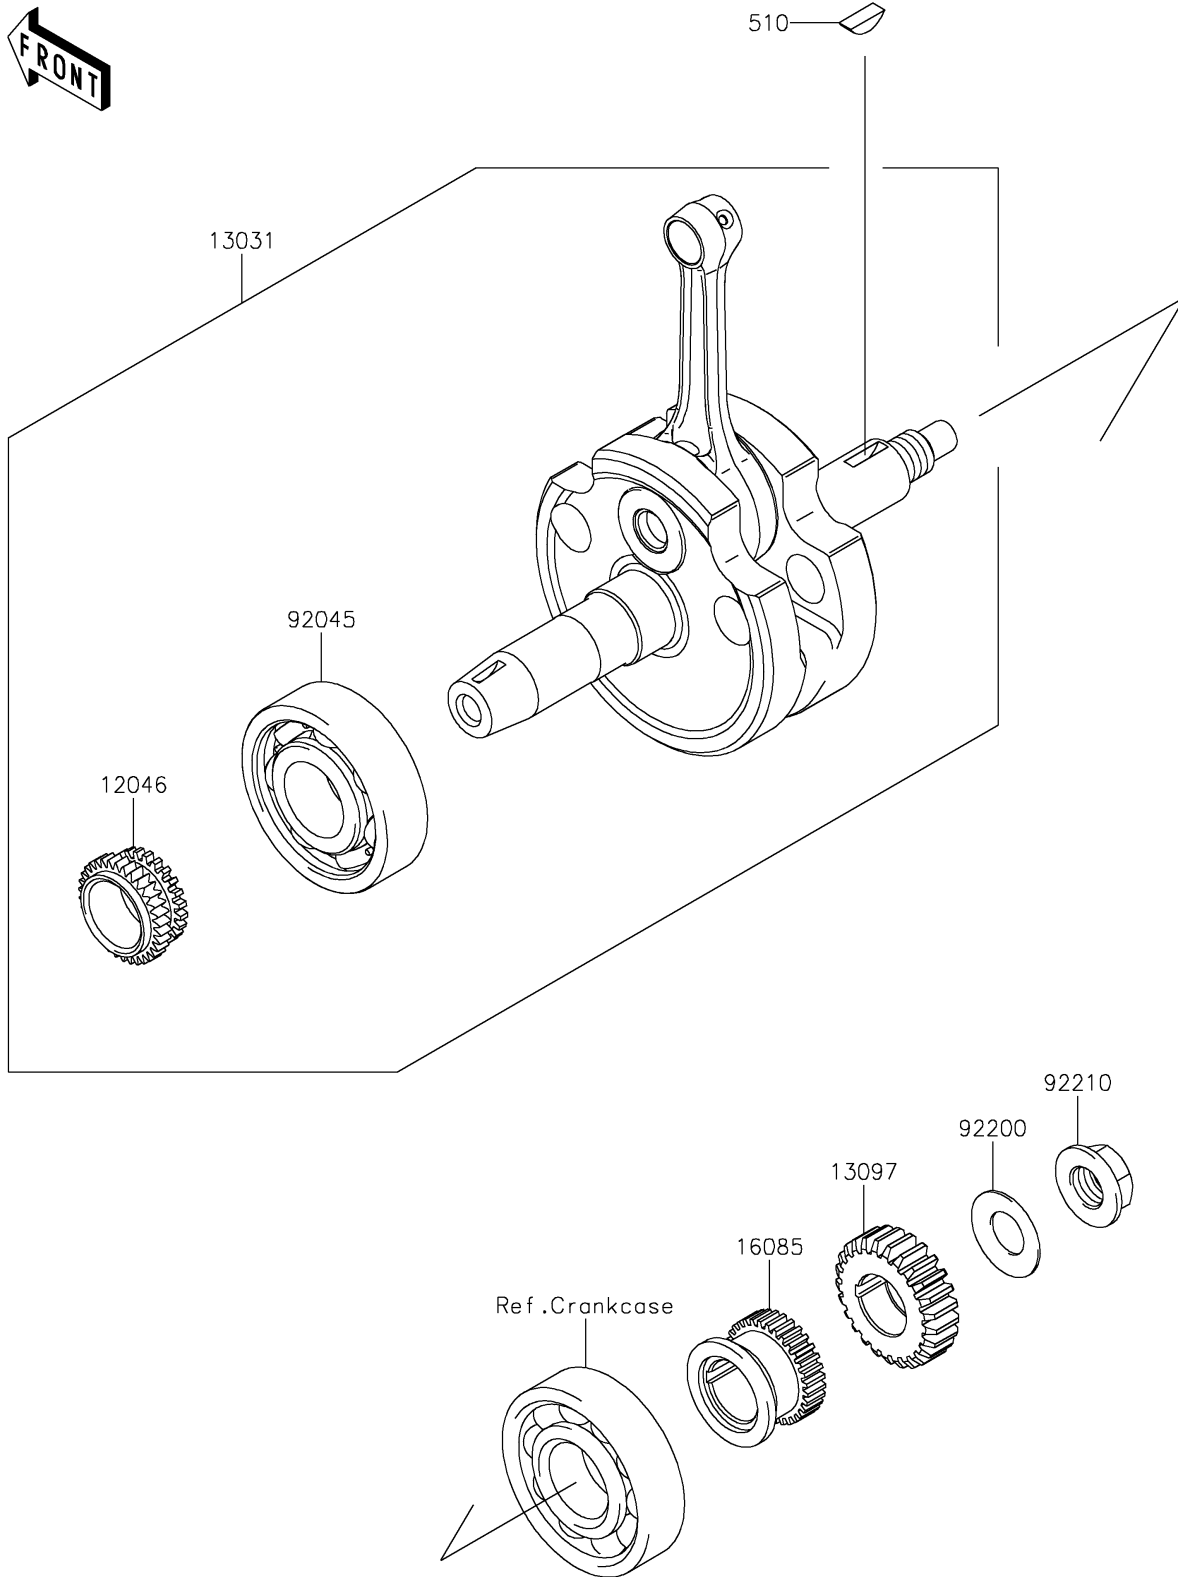

## 2018 KLX® 140G PARTS DIAGRAM

Crankshaft

E1321

## 2018 KLX® 140G PARTS LIST

Crankshaft

| ITEM NAME                            | PART NUMBER | QUANTITY |
|--------------------------------------|-------------|----------|
| SPROCKET,18T (Ref # 12046)           | 12046-0061  | 1        |
| CRANKSHAFT-COMP (Ref # 13031)        | 13031-0140  | 1        |
| GEAR-PRIMARY SPUR,25T (Ref # 13097)  | 13097-0559  | 1        |
| GEAR,21T (Ref # 16085)               | 16085-0118  | 1        |
| KEY-WOODRUFF (Ref # 510)             | 510A4200    | 1        |
| BEARING-BALL,6305JR2C3 (Ref # 92045) | 92045-1120  | 1        |
| WASHER,14.2X28X1.5 (Ref # 92200)     | 92200-0217  | 1        |
| NUT,14MM,LEFT HANDED (Ref # 92210)   | 92210-0600  | 1        |