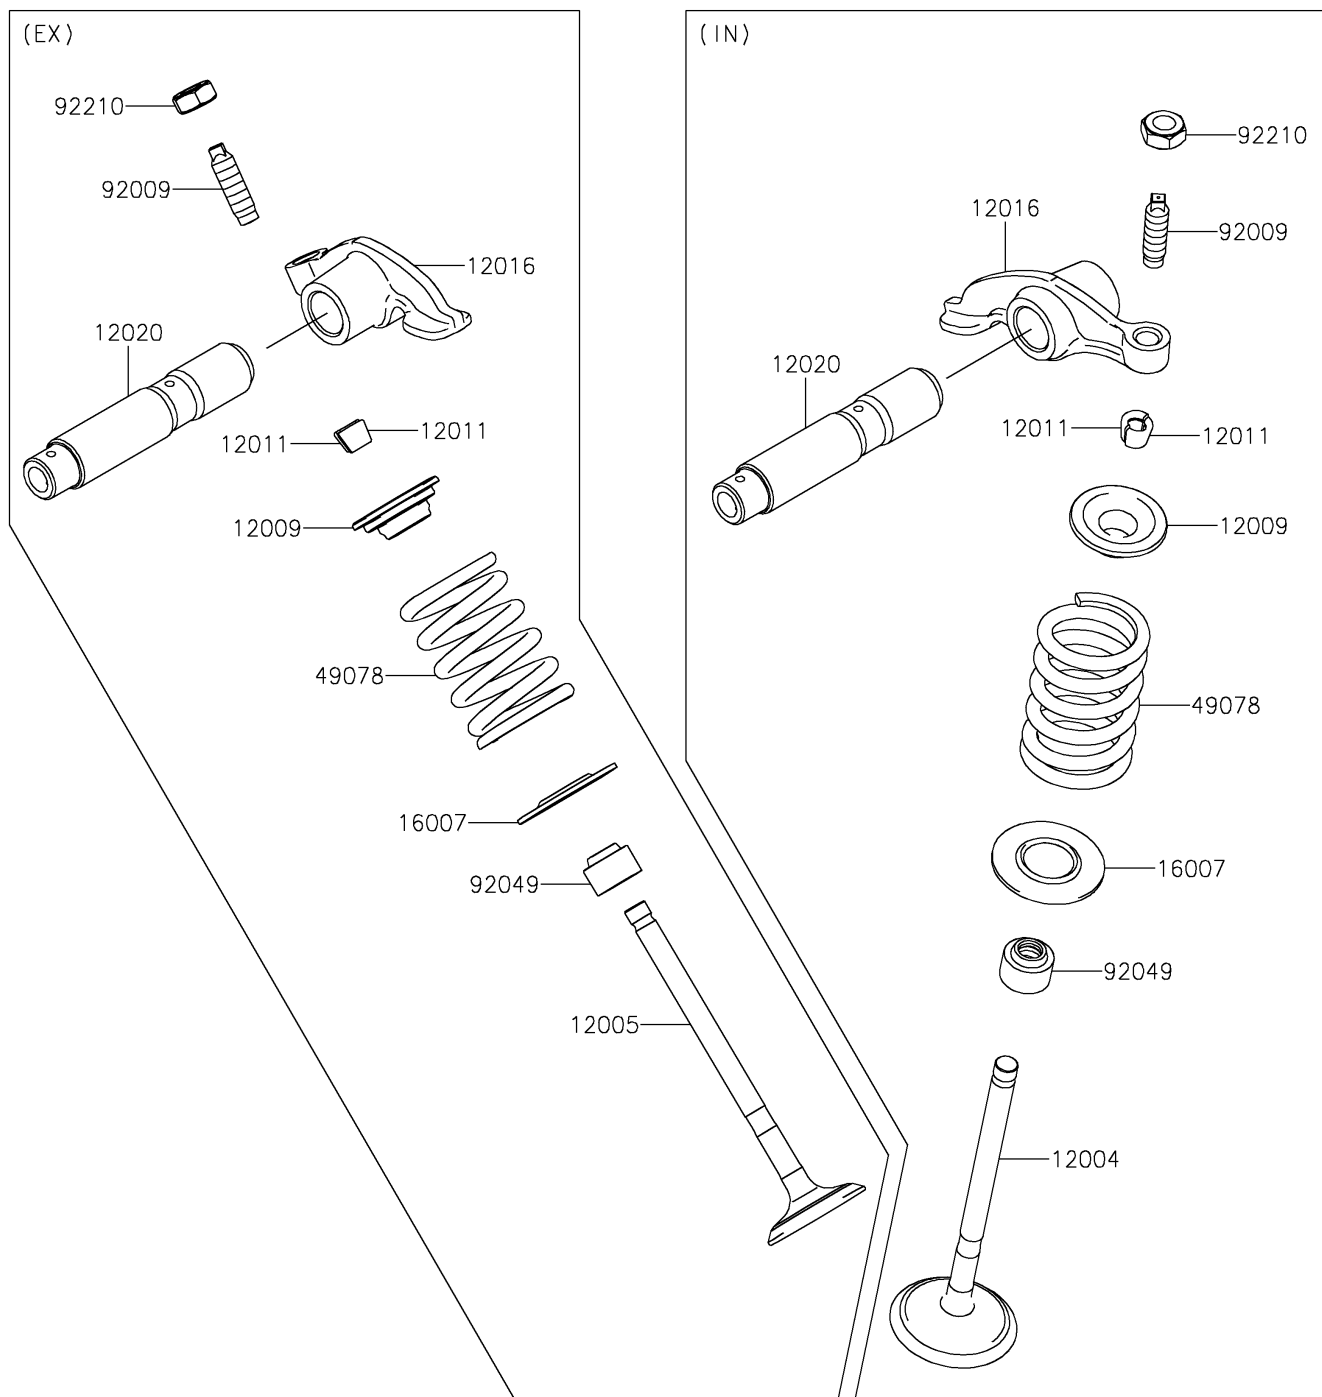

2019 KLX® 140G PARTS DIAGRAM

Valve(s)

E1210

2019 KLX® 140G PARTS LIST

Valve(s)

ITEM NAME	PART NUMBER	QUANTITY
VALVE-INTAKE (Ref # 12004)	12004-0049	1
VALVE-EXHAUST (Ref # 12005)	12005-0725	1
RETAINER-VALVE SPRING (Ref # 12009)	12009-0018	1
COLLET (Ref # 12011)	12011-1051	1
ARM-ROCKER (Ref # 12016)	12016-0725	1
SHAFT-ROCKER (Ref # 12020)	12020-0007	1
SEAT-SPRING (Ref # 16007)	16007-1223	1
SPRING-ENGINE VALVE (Ref # 49078)	49078-0064	1
SCREW,VALVE ADJUST (Ref # 92009)	92009-1109	1
SEAL-OIL (Ref # 92049)	92049-0139	1
NUT,VALVE ADJUST LOCK (Ref # 92210)	92210-1491	1