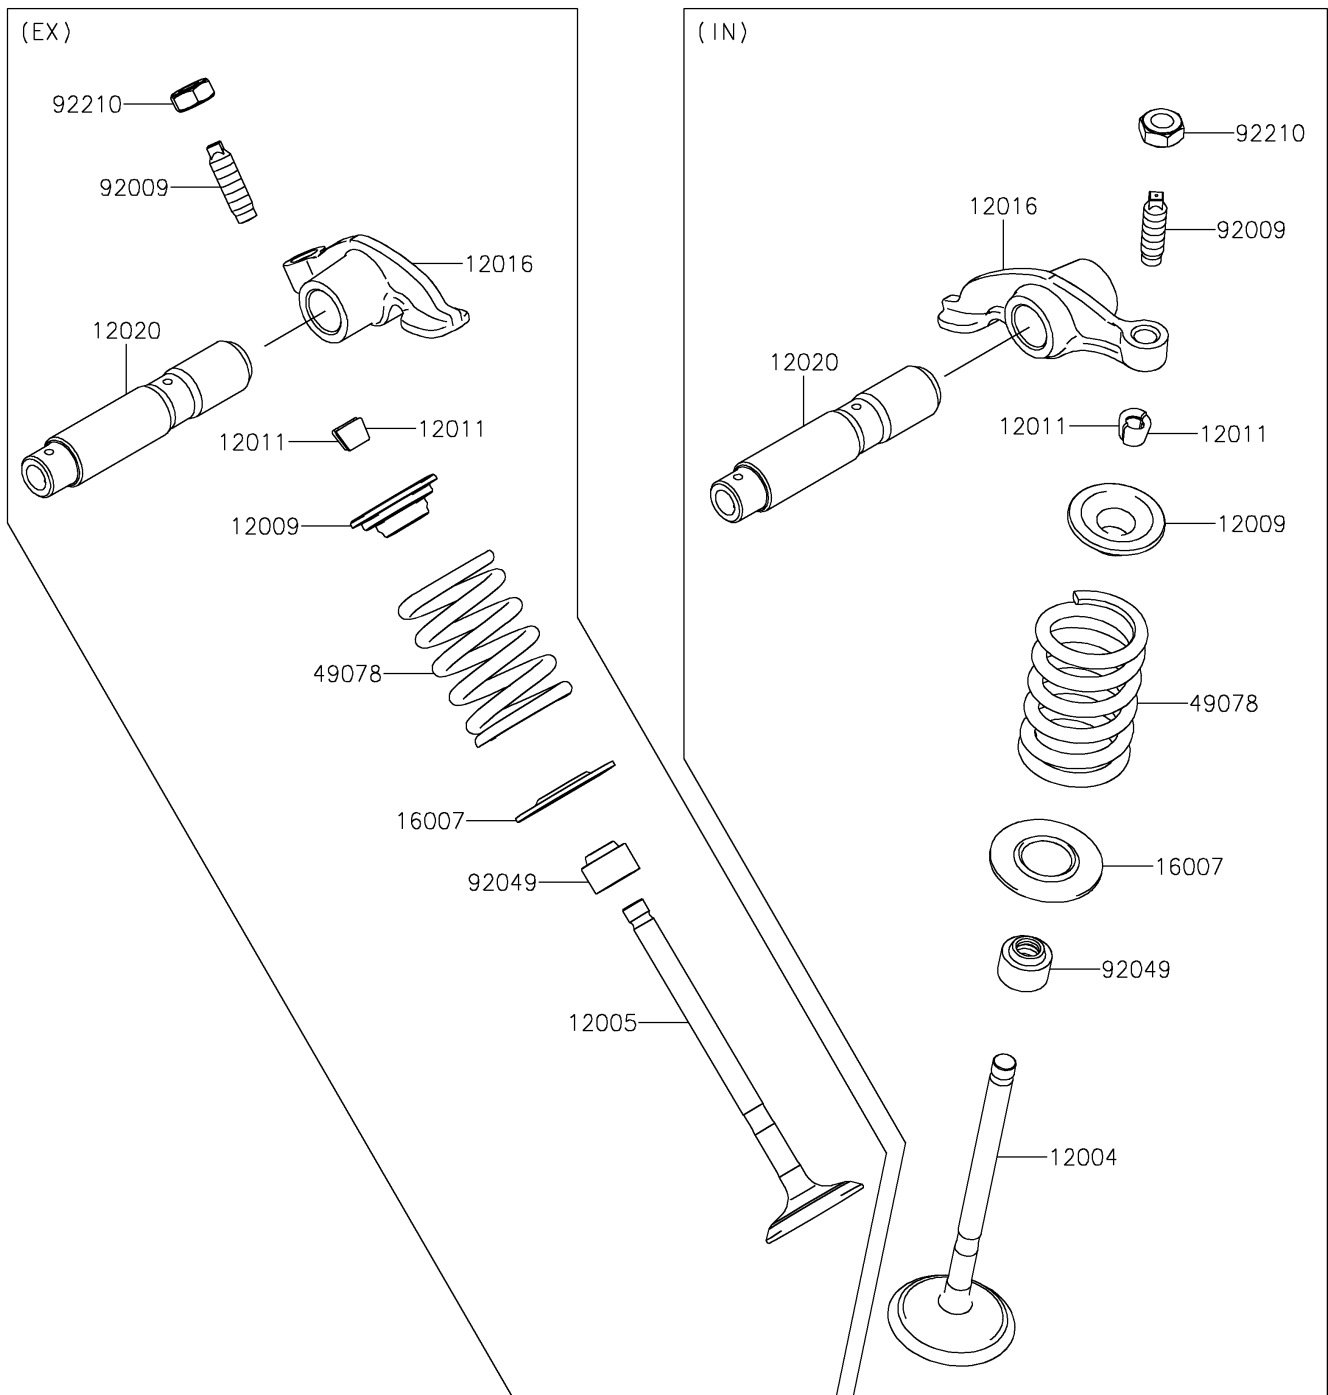

2018 KLX® 140G PARTS DIAGRAM

Valve(s)

E1210

2018 KLX® 140G PARTS LIST

Valve(s)

ITEM NAME	PART NUMBER	QUANTITY
VALVE-INTAKE (Ref # 12004)	12004-0049	1
VALVE-EXHAUST (Ref # 12005)	12005-0725	1
RETAINER-VALVE SPRING (Ref # 12009)	12009-0018	1
COLLET (Ref # 12011)	12011-1051	1
ARM-ROCKER (Ref # 12016)	12016-0725	1
SHAFT-ROCKER (Ref # 12020)	12020-0007	1
SEAT-SPRING (Ref # 16007)	16007-1223	1
SPRING-ENGINE VALVE (Ref # 49078)	49078-0064	1
SCREW,VALVE ADJUST (Ref # 92009)	92009-1109	1
SEAL-OIL (Ref # 92049)	92049-0139	1
NUT,VALVE ADJUST LOCK (Ref # 92210)	92210-1491	1