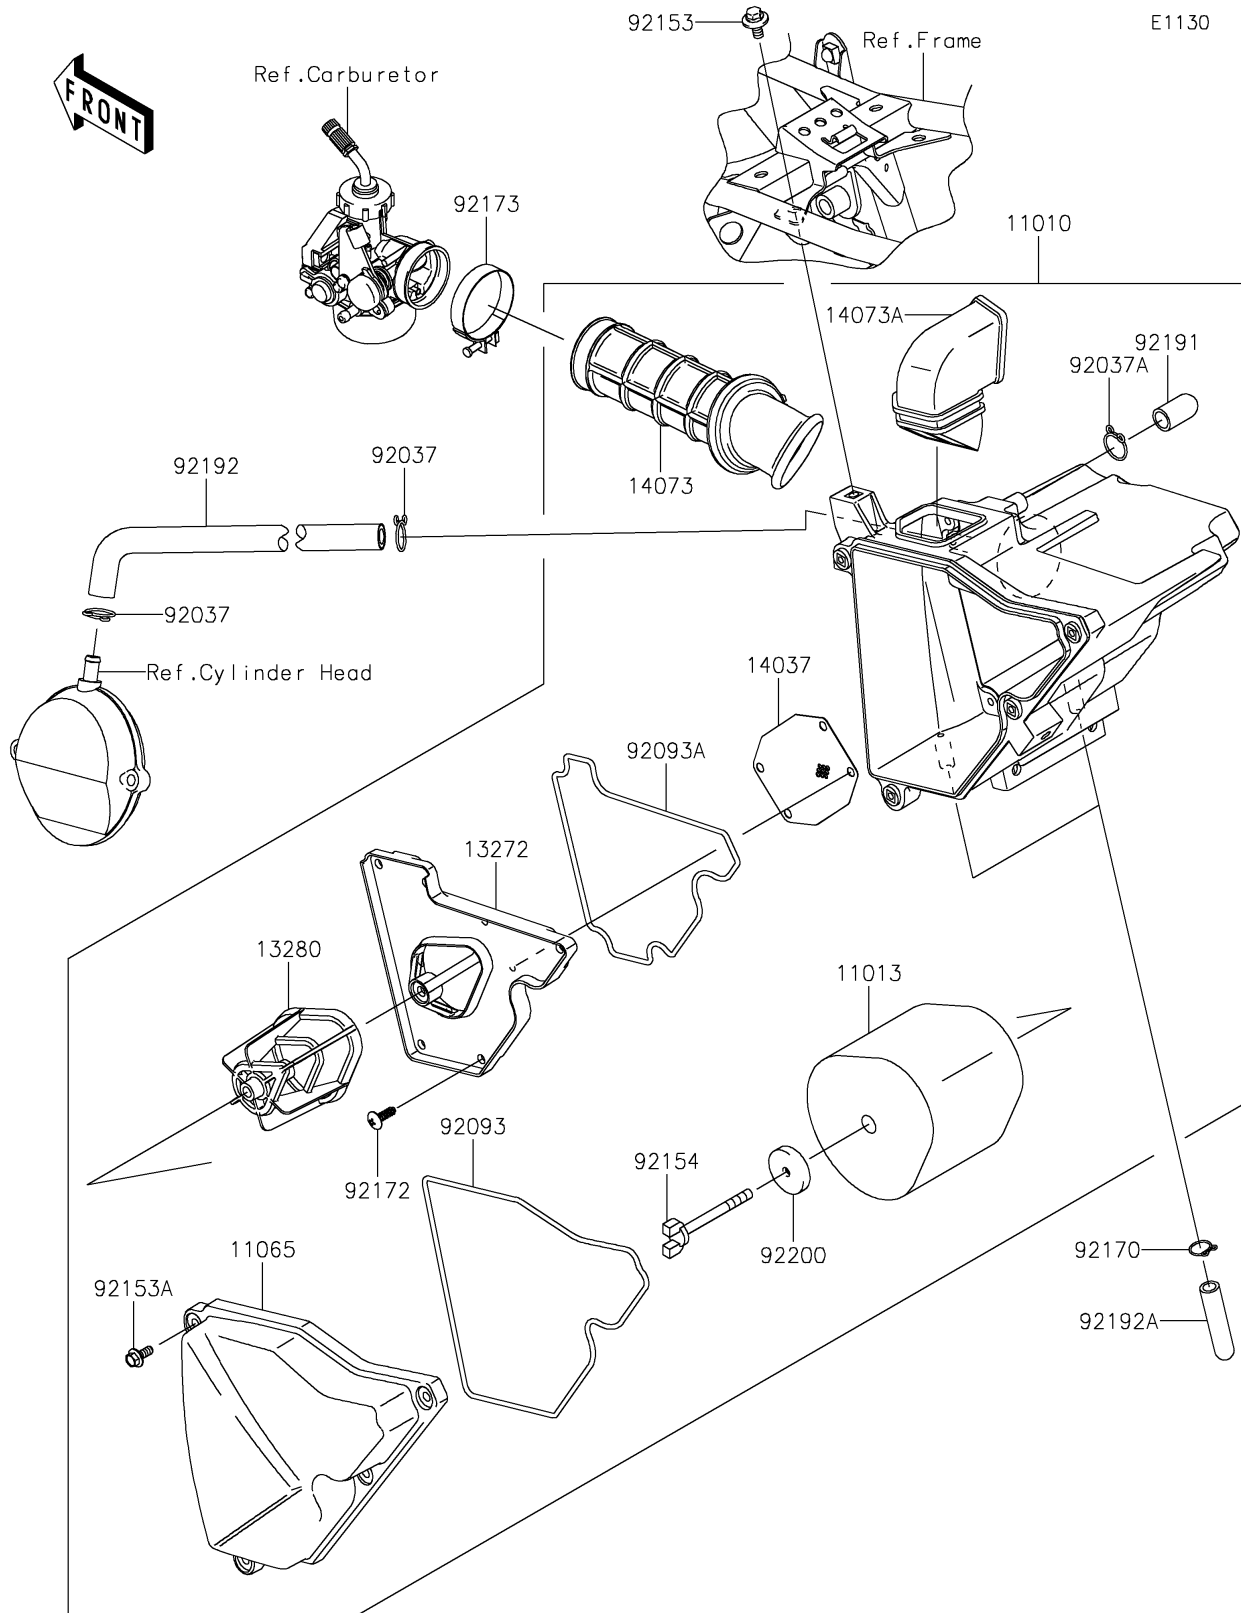

## 2018 KLX® 140G PARTS DIAGRAM

Air Cleaner

## 2018 KLX® 140G PARTS LIST

Air Cleaner

ITEM NAME	PART NUMBER	QUANTITY
FILTER-ASSY-AIR,F.BLACK (Ref # 11010)	11010-0849-6Z	1
ELEMENT-AIR FILTER (Ref # 11013)	11013-0025	1
CAP (Ref # 11065)	11065-0210	1
PLATE (Ref # 13272)	13272-1883	1
HOLDER (Ref # 13280)	13280-0831	1
SCREEN (Ref # 14037)	14037-0074	1
DUCT,CARB. (Ref # 14073)	14073-0171	1
DUCT,INTAKE (Ref # 14073A)	14073-0791	1
CLAMP,12.5MM (Ref # 92037)	92037-1271	1
CLAMP,14.5MM (Ref # 92037A)	92037-1900	1
SEAL,L=620 (Ref # 92093)	92093-0094	1
SEAL,L=520 (Ref # 92093A)	92093-0103	1
BOLT,FLANGED,6X14 (Ref # 92153)	92153-0936	1
BOLT,WP,5X14 (Ref # 92153A)	92153-1882	1
BOLT,6X60 (Ref # 92154)	92154-2790	1
CLAMP,11.6MM (Ref # 92170)	92170-1796	1
SCREW,5X16 (Ref # 92172)	92172-1211	1
CLAMP (Ref # 92173)	92173-0991	1
TUBE,DRAIN (Ref # 92191)	92191-1685	1
TUBE,BREATHER (Ref # 92192)	92192-0473	1
TUBE,A/C-DRAIN (Ref # 92192A)	92192-0921	1
WASHER,6.5X26X2 (Ref # 92200)	92200-0394	1