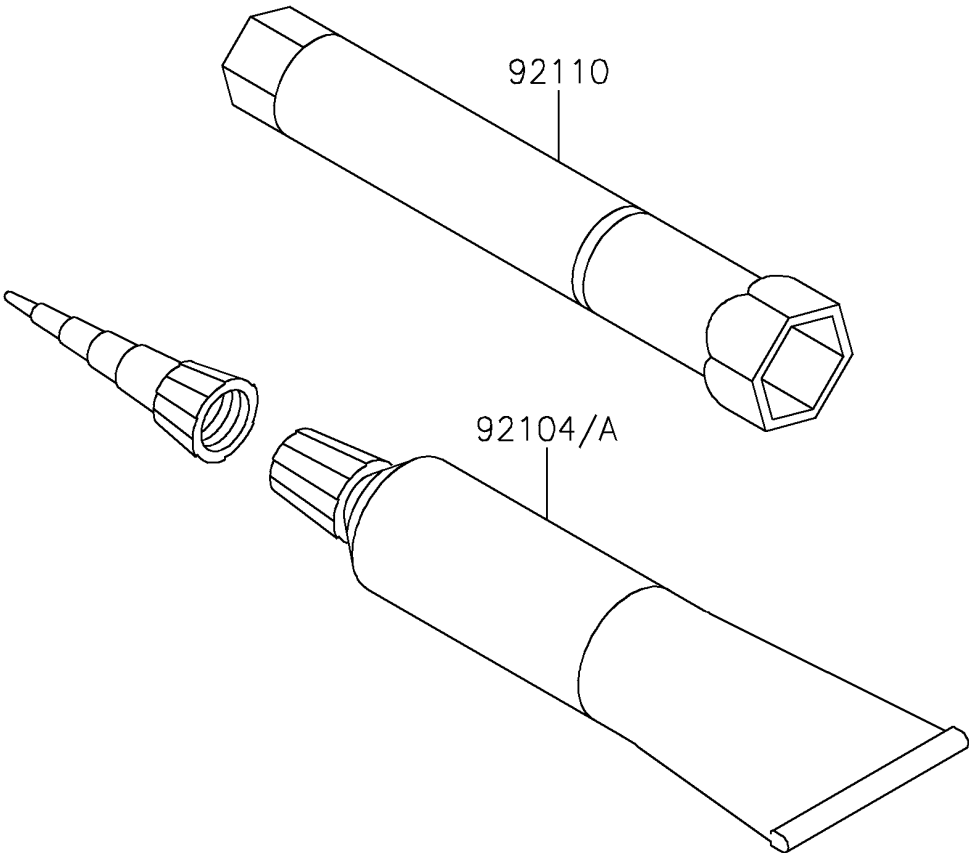

2020 KLX® 140L PARTS DIAGRAM

Owner's Tools

F2810

2020 KLX® 140L PARTS LIST

Owner's Tools

ITEM NAME	PART NUMBER	QUANTITY
GASKET-LIQUID,TB1211F,CLEAR (Ref # 92104)	92104-0004	1
GASKET-LIQUID,TB1216B,BLACK (Ref # 92104A)	92104-1064	1
TOOL-WRENCH,BOX,16MM (Ref # 92110)	92110-1206	1