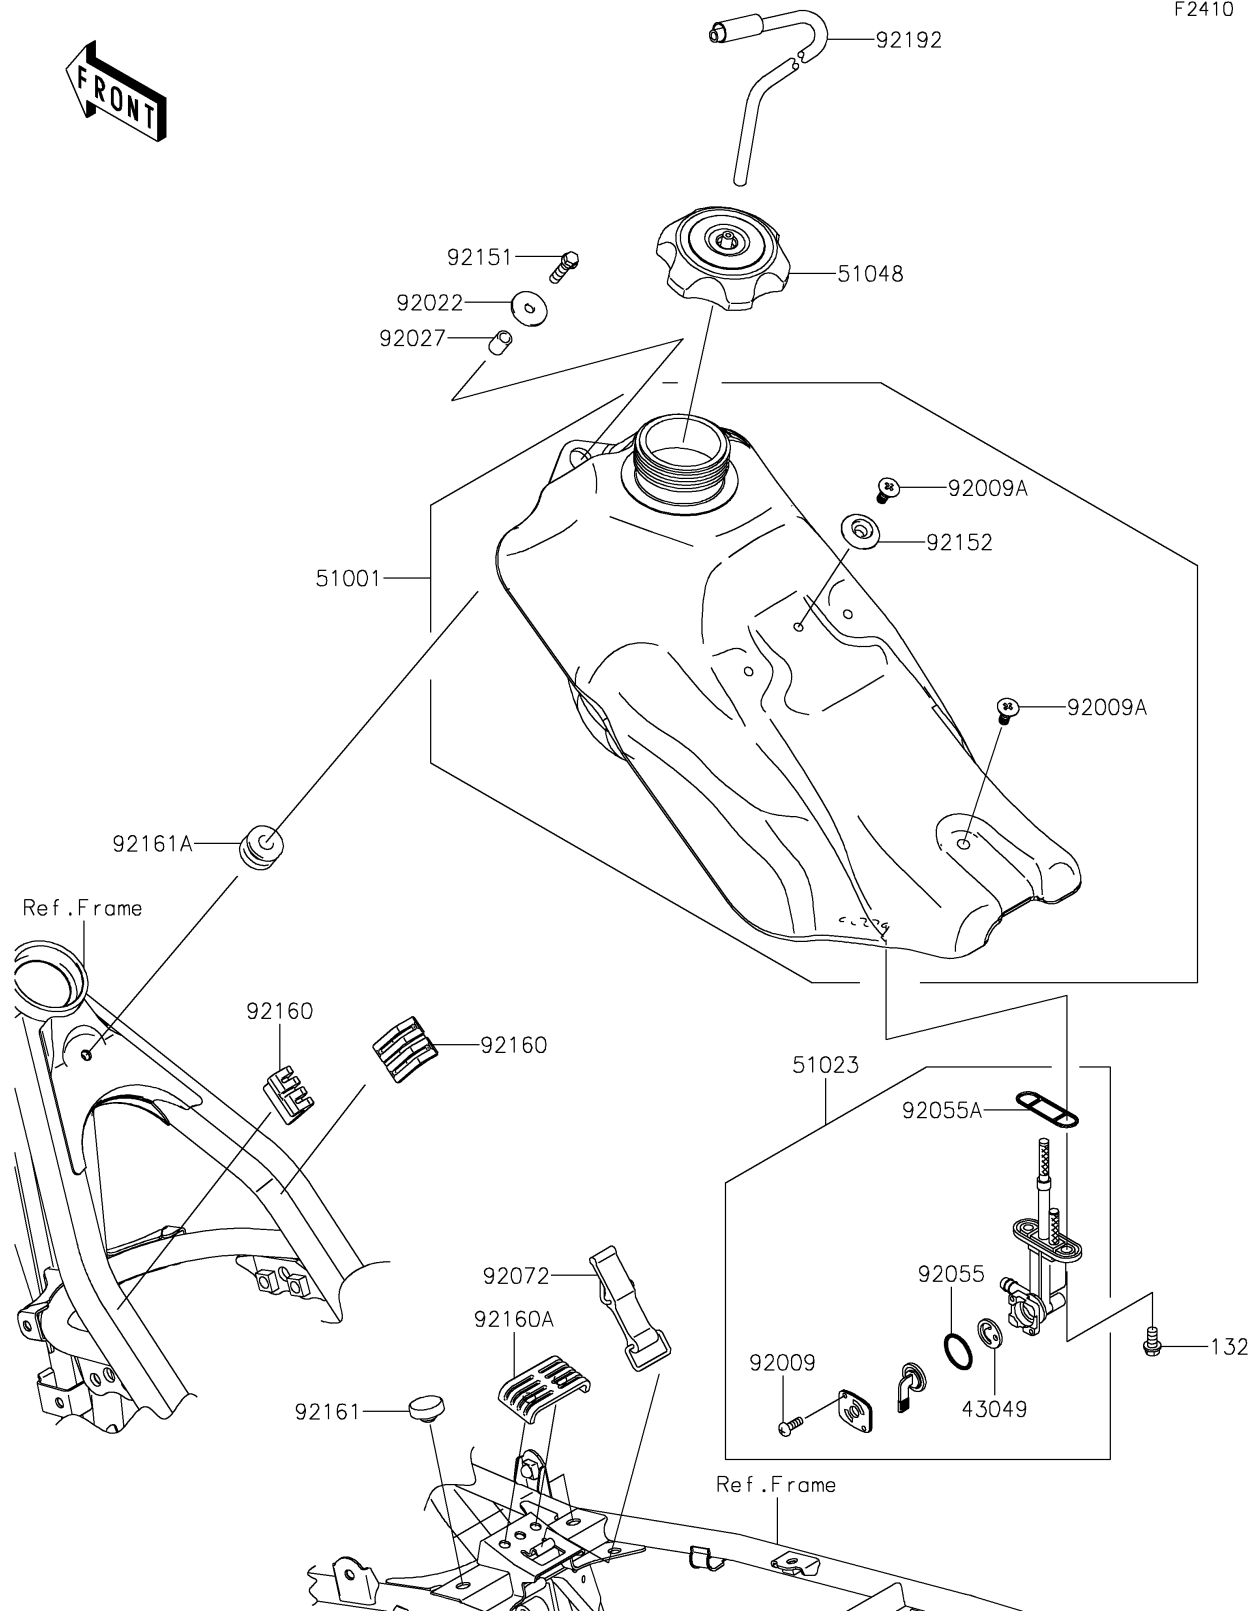

2020 KLX® 140L PARTS DIAGRAM

Fuel Tank

F2410

2020 KLX® 140L PARTS LIST

Fuel Tank

ITEM NAME	PART NUMBER	QUANTITY
BOLT-FLANGED-SMALL,6X12 (Ref # 132)	132BA0612	1
PACKING,VALVE (Ref # 43049)	43049-1102	1
TANK-COMP-FUEL (Ref # 51001)	51001-0847	1
TAP-ASSY,FUEL (Ref # 51023)	51023-0030	1
CAP-ASSY-TANK,FUEL (Ref # 51048)	51048-0009	1
SCREW,3X5 (Ref # 92009)	92009-1123	1
SCREW,6MM (Ref # 92009A)	92009-1971	1
WASHER,6.5X24X2 (Ref # 92022)	92022-1690	1
COLLAR,6.8X10X14 (Ref # 92027)	92027-1966	1
RING-O,FUEL TAP LEVER (Ref # 92055)	92055-1111	1
RING-O,FUEL TAP PACKING (Ref # 92055A)	92055-1112	1
BAND,FUEL TANK (Ref # 92072)	92072-0109	1
BOLT,FLANGED-SMALL,6X25 (Ref # 92151)	92151-1930	1
COLLAR (Ref # 92152)	92152-0569	1
DAMPER,FUEL TANK (Ref # 92160)	92160-1328	1
DAMPER,FUEL TANK,RR (Ref # 92160A)	92160-1397	1
DAMPER (Ref # 92161)	92161-0336	1
DAMPER (Ref # 92161A)	92161-1523	1
TUBE (Ref # 92192)	92192-0161	1