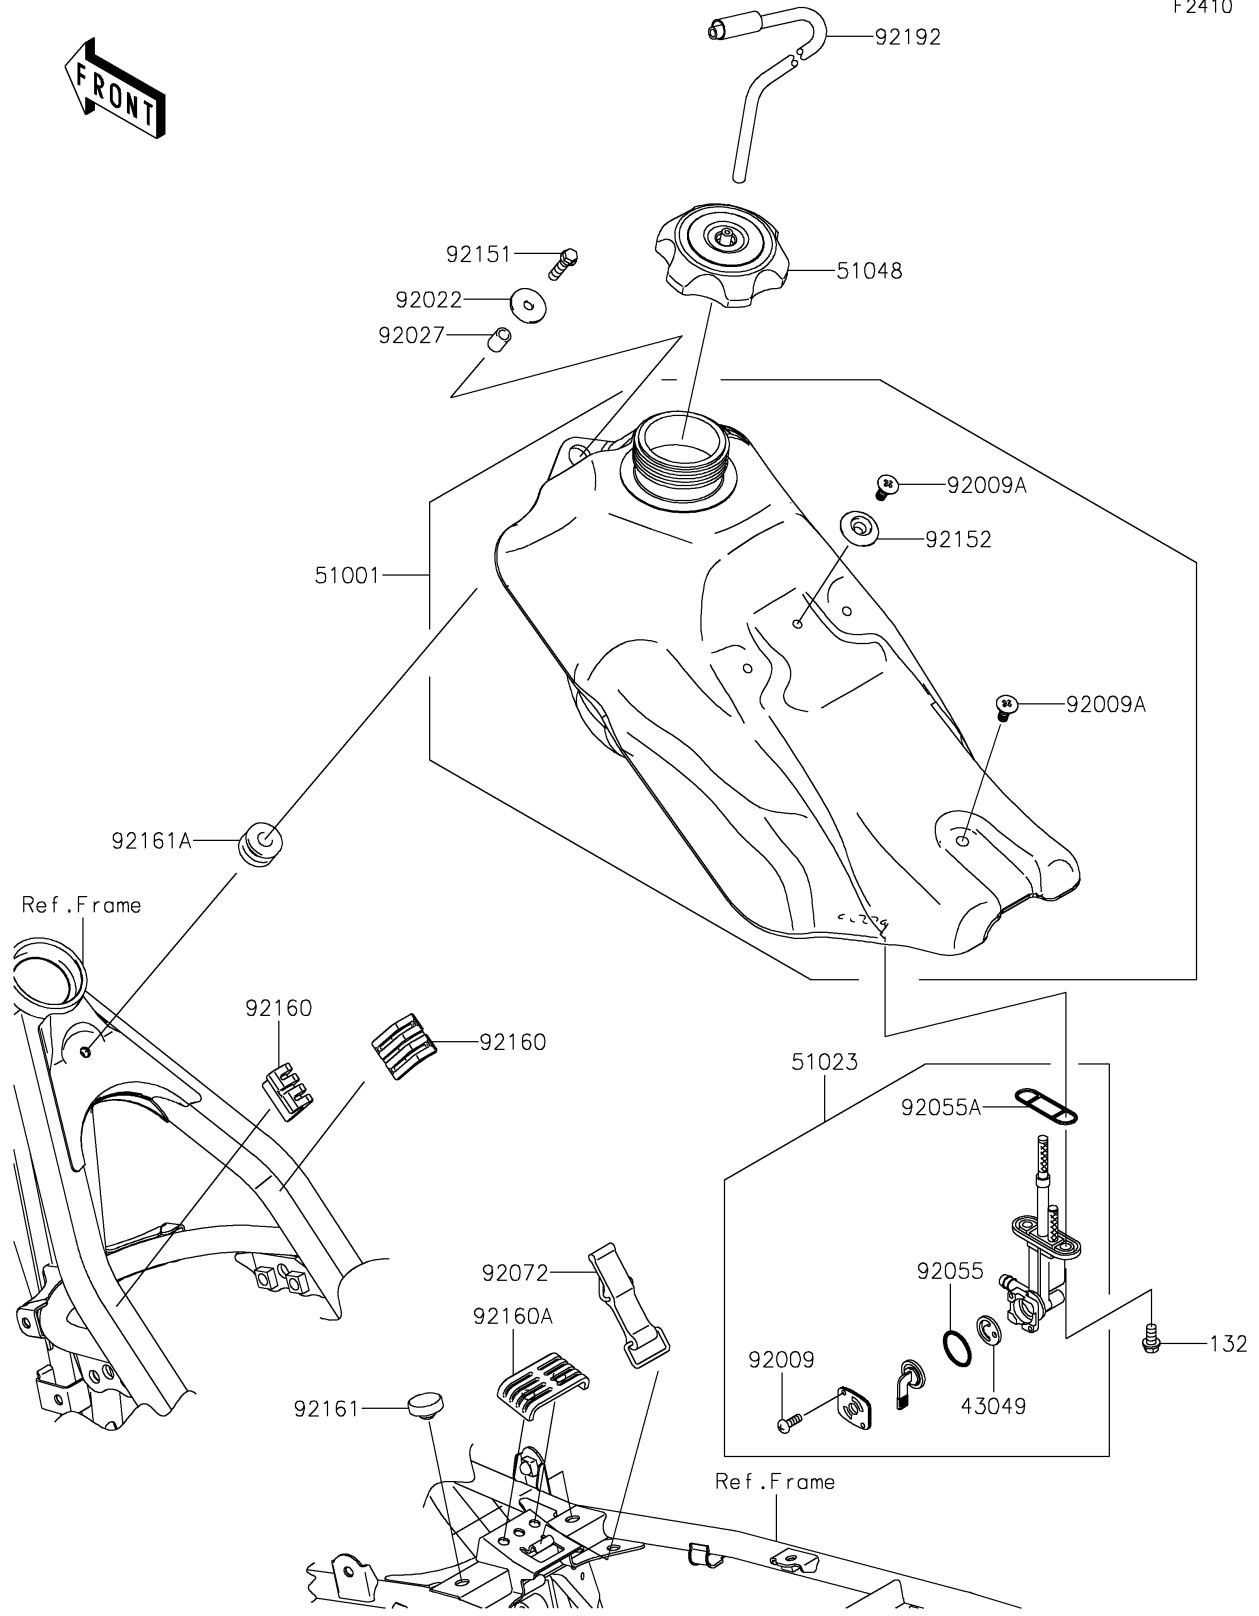

2018 KLX[®]140L

PARTS DIAGRAM

Fuel Tank

F2410

2018 KLX[®]140L

PARTS LIST

Fuel Tank

ITEM NAME	PART NUMBER	QUANTITY
BOLT-FLANGED-SMALL,6X12 (Ref # 132)	132BA0612	2
PACKING,VALVE (Ref # 43049)	43049-1102	1
TANK-COMP-FUEL (Ref # 51001)	51001-0847	1
TAP-ASSY,FUEL (Ref # 51023)	51023-0030	1
CAP-ASSY-TANK,FUEL (Ref # 51048)	51048-0009	1
SCREW,3X5 (Ref # 92009)	92009-1123	2
SCREW,6MM (Ref # 92009A)	92009-1971	2
WASHER,6.5X24X2 (Ref # 92022)	92022-1690	1
COLLAR,6.8X10X14 (Ref # 92027)	92027-1966	1
RING-O,FUEL TAP LEVER (Ref # 92055)	92055-1111	1
RING-O,FUEL TAP PACKING (Ref # 92055A)	92055-1112	1
BAND,FUEL TANK (Ref # 92072)	92072-0109	1
BOLT,FLANGED-SMALL,6X25 (Ref # 92151)	92151-1930	1
COLLAR (Ref # 92152)	92152-0569	1
DAMPER,FUEL TANK (Ref # 92160)	92160-1328	2
DAMPER,FUEL TANK,RR (Ref # 92160A)	92160-1397	1
DAMPER (Ref # 92161)	92161-0336	2
DAMPER (Ref # 92161A)	92161-1523	1
TUBE (Ref # 92192)	92192-0161	1