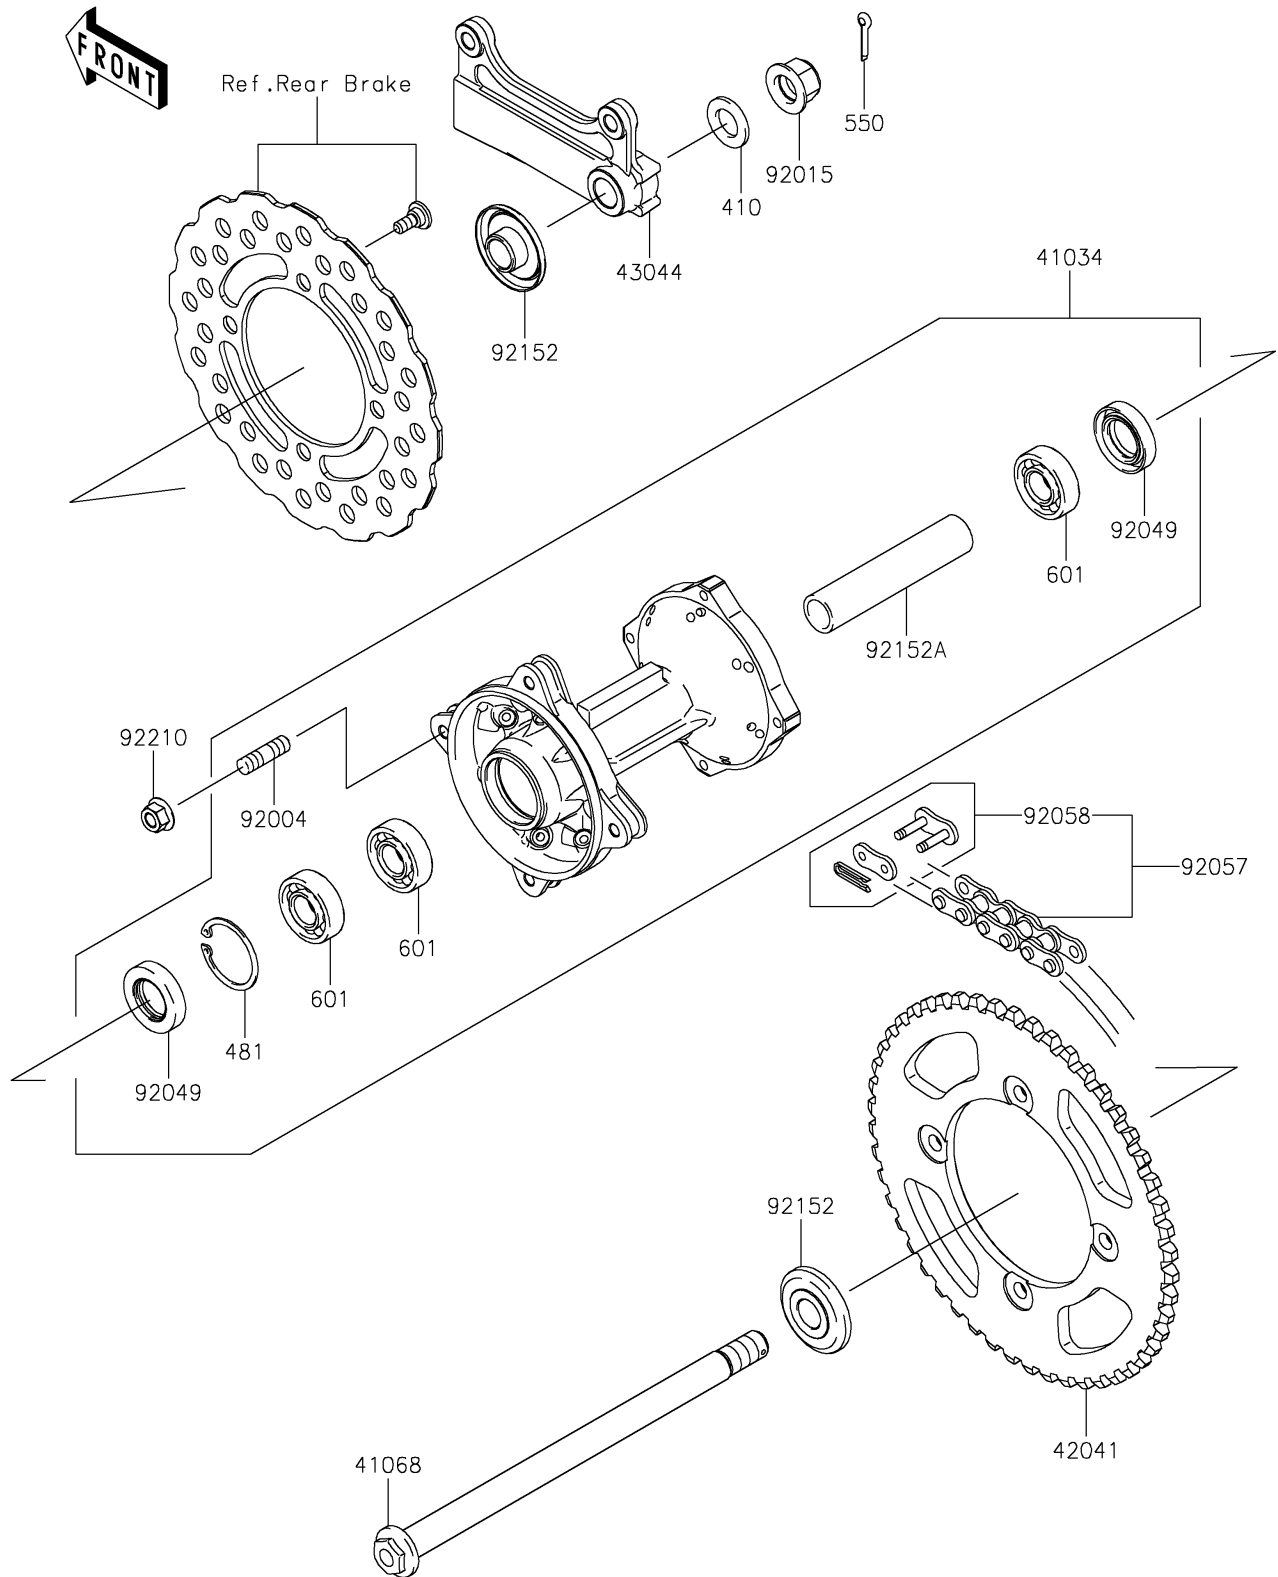

2020 KLX® 140L PARTS DIAGRAM

Rear Hub

F2240

2020 KLX® 140L PARTS LIST

Rear Hub

ITEM NAME	PART NUMBER	QUANTITY
WASHER-PLAIN-SMALL,14MM (Ref # 410)	410AA1400	1
DRUM-ASSY,REAR BRAKE (Ref # 41034)	41034-0056	1
AXLE,RR,238MM (Ref # 41068)	41068-0085	1
SPROCKET-HUB,51T (Ref # 42041)	42041-0056	1
HOLDER-COMP-CALIPER (Ref # 43044)	43044-1122	1
CIRCLIP-TYPE-C,35MM (Ref # 481)	481J3500	1
PIN-COTTER,2.5X20 (Ref # 550)	550AA2520	1
BEARING-BALL (Ref # 601)	601B6202UU	1
STUD,8X16 (Ref # 92004)	92004-1183	1
NUT,FLANGED,14MM (Ref # 92015)	92015-1401	1
SEAL-OIL (Ref # 92049)	92049-0114	1
CHAIN,DRIVE,DID428HDSX126L (Ref # 92057)	92057-0658	1
JOINT-CHAIN,DRIVE (Ref # 92058)	92058-0016	1
COLLAR,RR AXLE,L=12.5 (Ref # 92152)	92152-0651	1
COLLAR,RR BRAKE DRUM,L=95 (Ref # 92152A)	92152-1090	1
NUT,FLANGED,LOCK,8MM (Ref # 92210)	92210-0159	1