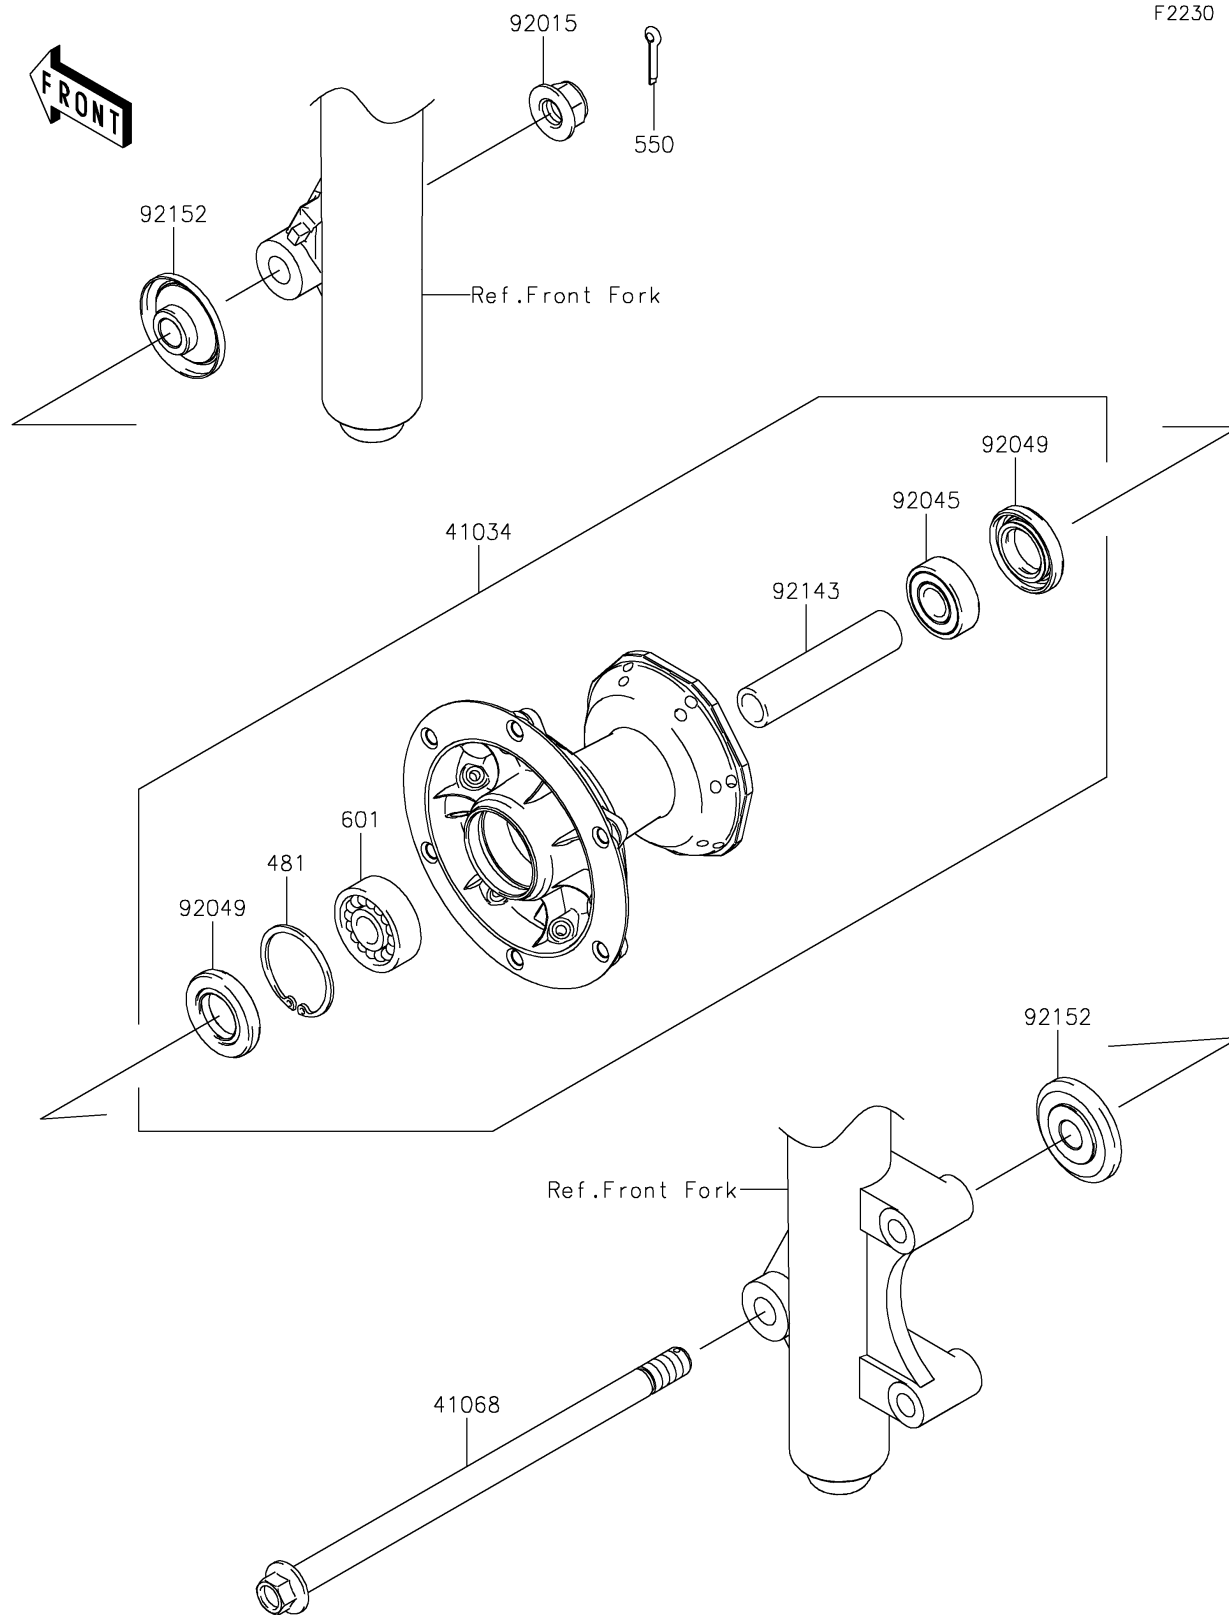

2020 KLX® 140L PARTS DIAGRAM

Front Hub

F2230

2020 KLX® 140L PARTS LIST

Front Hub

ITEM NAME	PART NUMBER	QUANTITY
DRUM-ASSY,FRONT BRAKE (Ref # 41034)	41034-0055	1
AXLE,FR (Ref # 41068)	41068-1333	1
CIRCLIP-TYPE-C,37MM (Ref # 481)	481J3700	1
PIN-COTTER,2.5X20 (Ref # 550)	550AA2520	1
BEARING-BALL,#6201UUC3 (Ref # 601)	601B6301UU	1
NUT,LOCK,FLANGED,12MM (Ref # 92015)	92015-1433	1
BEARING-BALL,TMB201LLUC3/2A (Ref # 92045)	92045-1062	1
SEAL-OIL,20X37X6.5 (Ref # 92049)	92049-0113	1
COLLAR,FR BRAKE DRUM,L=76 (Ref # 92143)	92143-1935	1
COLLAR,FR AXLE,L=12 (Ref # 92152)	92152-0653	1