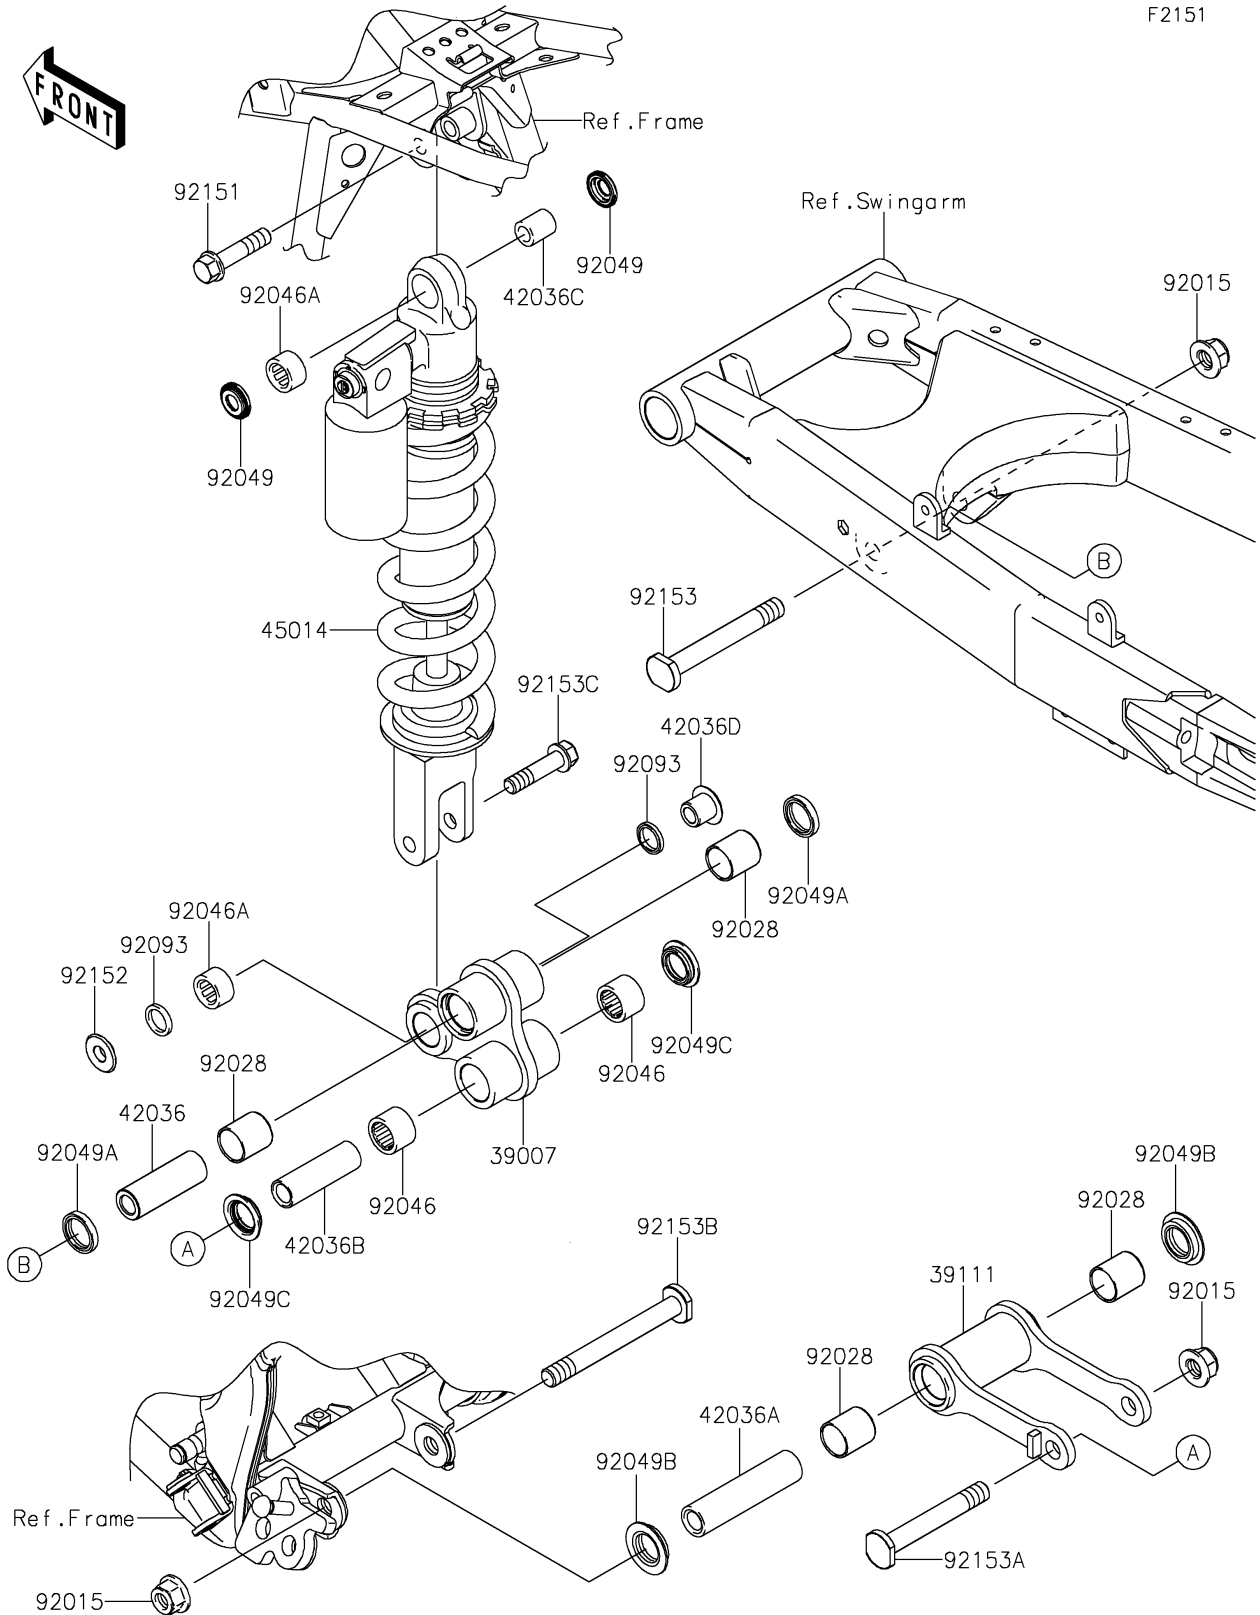

2020 KLX[®] 140L PARTS DIAGRAM

Suspension/Shock Absorber

F2151

2020 KLX® 140L PARTS LIST

Suspension/Shock Absorber

ITEM NAME	PART NUMBER	QUANTITY
ARM-SUSP,UNI TRAK,P.SILVER (Ref # 39007)	39007-0141-458	1
ROD-TIE,SUSPENSION,P.SILVER (Ref # 39111)	39111-0062-458	1
SLEEVE,12.1X20X58 (Ref # 42036)	42036-0046	1
SLEEVE,12.1X20X82.6 (Ref # 42036A)	42036-0047	1
SLEEVE,12.1X18X58 (Ref # 42036B)	42036-0058	1
SLEEVE,10X16X19 (Ref # 42036C)	42036-1248	1
SLEEVE (Ref # 42036D)	42036-1351	1
SHOCKABSORBER,BLACK (Ref # 45014)	45014-0186-10	1
NUT,LOCK,FLANGED,12MM (Ref # 92015)	92015-1433	1
BUSHING (Ref # 92028)	92028-1598	1
BEARING-NEEDLE,18BM2416 (Ref # 92046)	92046-1144	1
BEARING-NEEDLE,16BM2212 (Ref # 92046A)	92046-1192	1
SEAL-OIL (Ref # 92049)	92049-0069	1
SEAL-OIL (Ref # 92049A)	92049-0112	1
SEAL-OIL,ARM (Ref # 92049B)	92049-1109	1
SEAL-OIL (Ref # 92049C)	92049-1328	1
SEAL (Ref # 92093)	92093-0139	1
BOLT,FLANGED,10X45 (Ref # 92151)	92151-1413	1
COLLAR (Ref # 92152)	92152-1139	1
BOLT,12X95 (Ref # 92153)	92153-1827	1
BOLT,12X85 (Ref # 92153A)	92153-1828	1
BOLT,12X108 (Ref # 92153B)	92153-1829	1
BOLT,FLANGED,10X42 (Ref # 92153C)	92153-1957	1