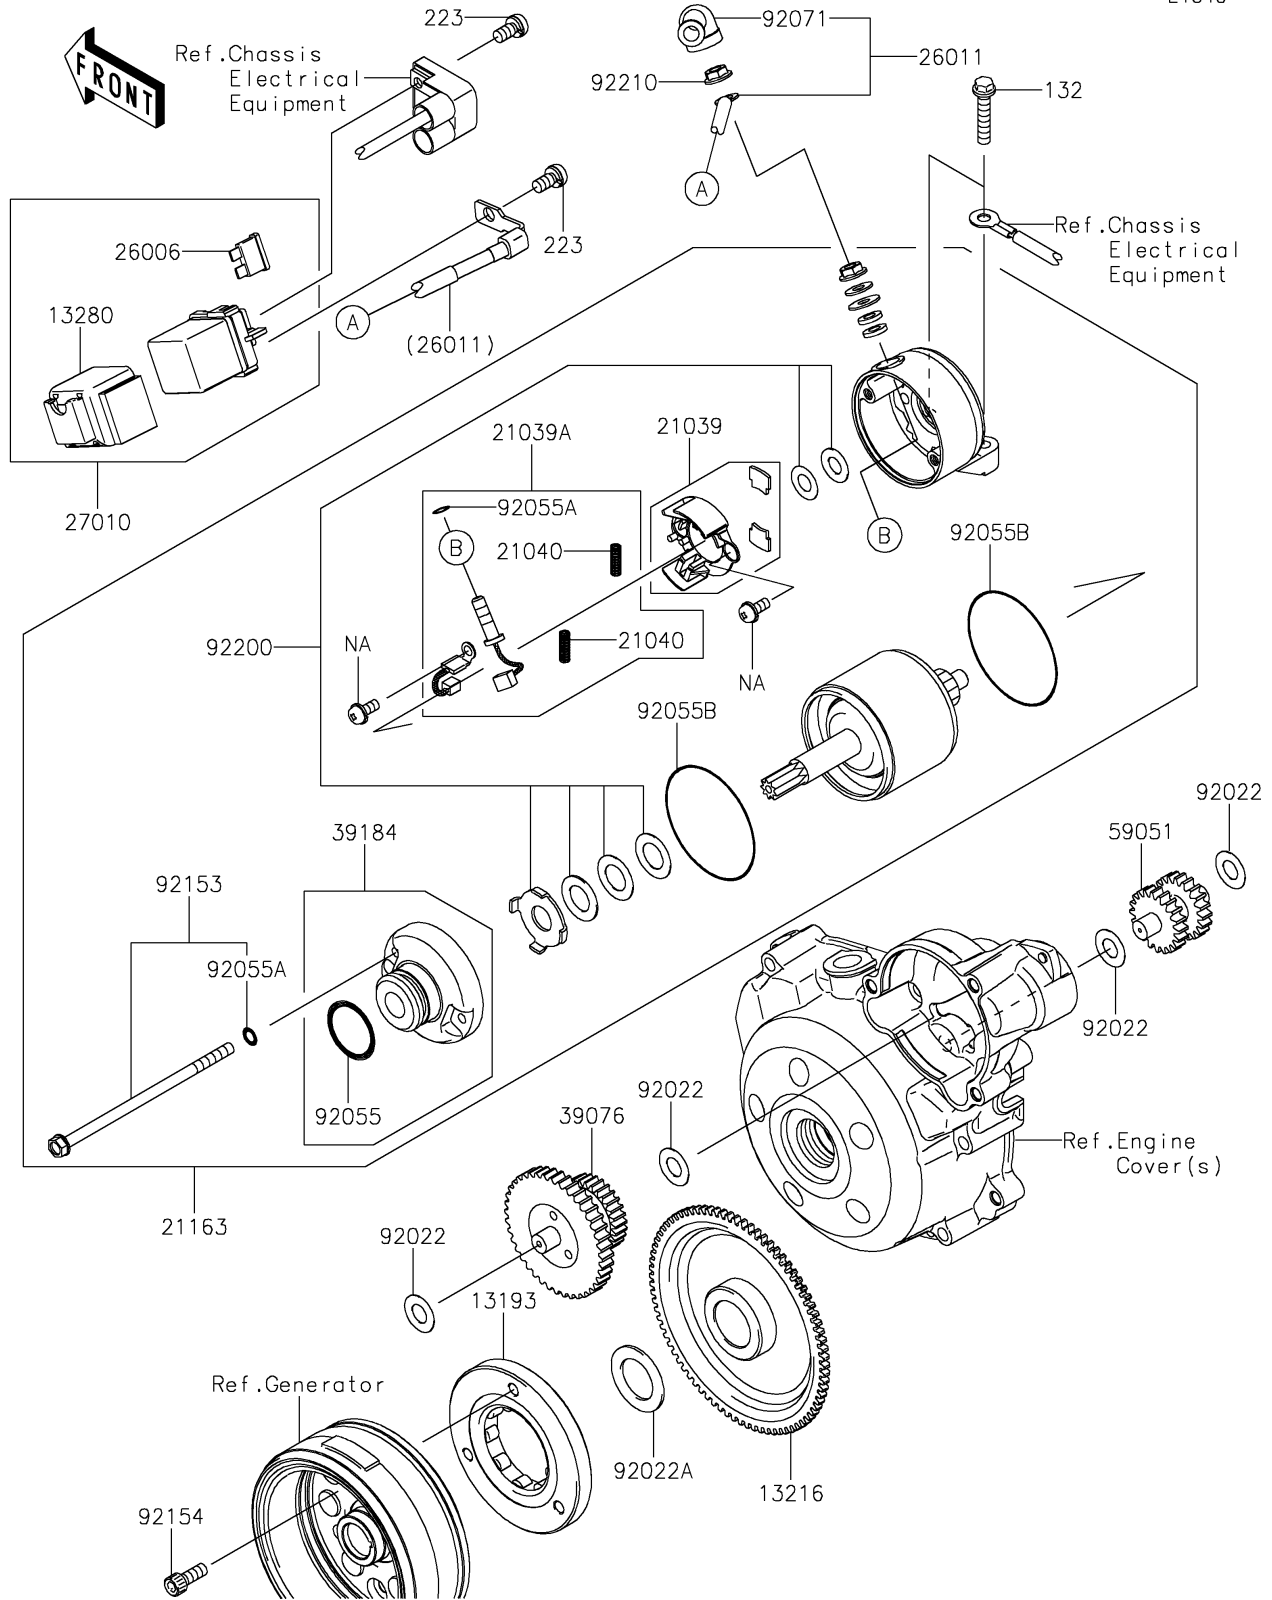

2017 KLX®140L PARTS DIAGRAM

Starter Motor

E1840

2017 KLX®140L PARTS LIST

Starter Motor

ITEM NAME	PART NUMBER	QUANTITY
CLUTCH-ASSY-ONEWAY (Ref # 13193)	13193-0005	1
BOLT-FLANGED-SMALL,6X30 (Ref # 132)	132BD0630	2
GEAR-COMP,FREE WHEEL (Ref # 13216)	13216-0040	1
HOLDER (Ref # 13280)	13280-0818	1
BRUSH (Ref # 21039)	21039-0007	1
BRUSH (Ref # 21039A)	21039-0008	1
SPRING-BRUSH (Ref # 21040)	21040-0004	2
STARTER-ELECTRIC (Ref # 21163)	21163-0762	1
SCREW-PAN-WS-CROS,5X10 (Ref # 223)	223AA0510	2
FUSE,BLADE,10A,RED (Ref # 26006)	26006-1007	1
WIRE-LEAD,STARTER (Ref # 26011)	26011-0782	1
SWITCH,MAGNETIC (Ref # 27010)	27010-0798	1
LIMITER,STARTER IDLE GEAR (Ref # 39076)	39076-0020	1
BRACKET-ASSY (Ref # 39184)	39184-0015	1
GEAR-SPUR,IDLE (Ref # 59051)	59051-1304	1
WASHER,10.2X20X0.5 (Ref # 92022)	92022-1649	4
WASHER,22.3X35X1.6 (Ref # 92022A)	92022-212	1
RING-O (Ref # 92055)	92055-1276	1
RING-O,4.5X2.0 (Ref # 92055A)	92055-1370	3
RING-O (Ref # 92055B)	92055-1550	2
GROMMET (Ref # 92071)	92071-0705	1
BOLT (Ref # 92153)	92153-1914	2
BOLT,SOCKET,6X16 (Ref # 92154)	92154-0235	3
WASHER,SET (Ref # 92200)	92200-0407	1
NUT,FLANGED,6MM (Ref # 92210)	92210-1514	1