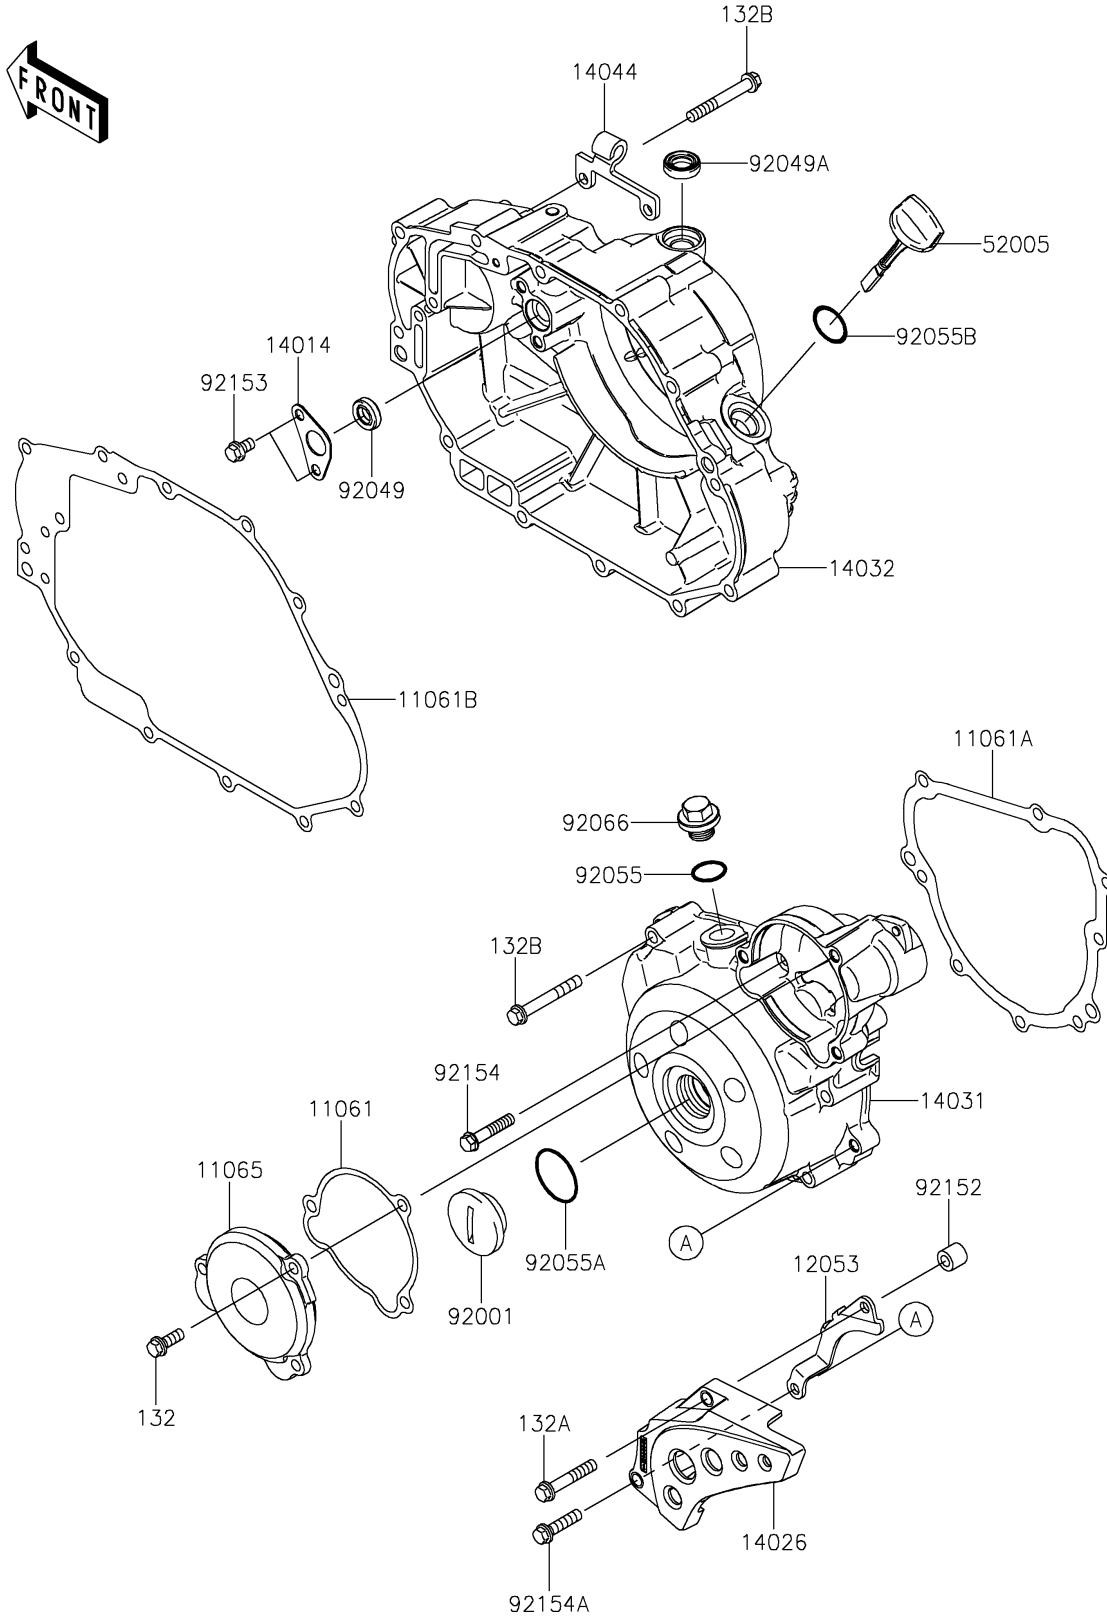

# 2017 KLX®140L PARTS DIAGRAM

Engine Cover(s)

E1431

## 2017 KLX®140L PARTS LIST

### Engine Cover(s)

ITEM NAME	PART NUMBER	QUANTITY
GASKET (Ref # 11061)	11061-0300	1
GASKET,GENERATOR COVER (Ref # 11061A)	11061-0820	1
GASKET,CLUTCH COVER (Ref # 11061B)	11061-1315	1
CAP (Ref # 11065)	11065-0209	1
GUIDE-CHAIN (Ref # 12053)	12053-0134	1
BOLT-FLANGED-SMALL,6X16 (Ref # 132)	132BA0616	3
BOLT-FLANGED-SMALL,6X35 (Ref # 132A)	132BA0635	1
BOLT-FLANGED-SMALL,6X45 (Ref # 132B)	132BA0645	18
PLATE-POSITION (Ref # 14014)	14014-1153	1
COVER-CHAIN (Ref # 14026)	14026-0084	1
COVER-GENERATOR (Ref # 14031)	14031-0116	1
COVER-CLUTCH (Ref # 14032)	14032-0116	1
HOLDER-CABLE (Ref # 14044)	14044-0044	1
GAUGE,OIL LEVEL (Ref # 52005)	52005-0724	1
BOLT,GENERATOR COVER CAP (Ref # 92001)	92001-1827	1
SEAL-OIL,10X18X5 (Ref # 92049)	92049-0104	1
SEAL-OIL,12X20X5.5 (Ref # 92049A)	92049-0142	1
RING-O,14.8X2.4 (Ref # 92055)	92055-0153	1
RING-O,25.7X2.4 (Ref # 92055A)	92055-0154	1
RING-O,20X2 (Ref # 92055B)	92055-0155	1
PLUG,14X10 (Ref # 92066)	92066-1571	1
COLLAR,6.5X12X11 (Ref # 92152)	92152-0692	1
BOLT,6X10 (Ref # 92153)	92153-1140	2
BOLT,FLANGED,6X30 (Ref # 92154)	92154-1080	2
BOLT,FLANGED,6X25 (Ref # 92154A)	92154-2154	1