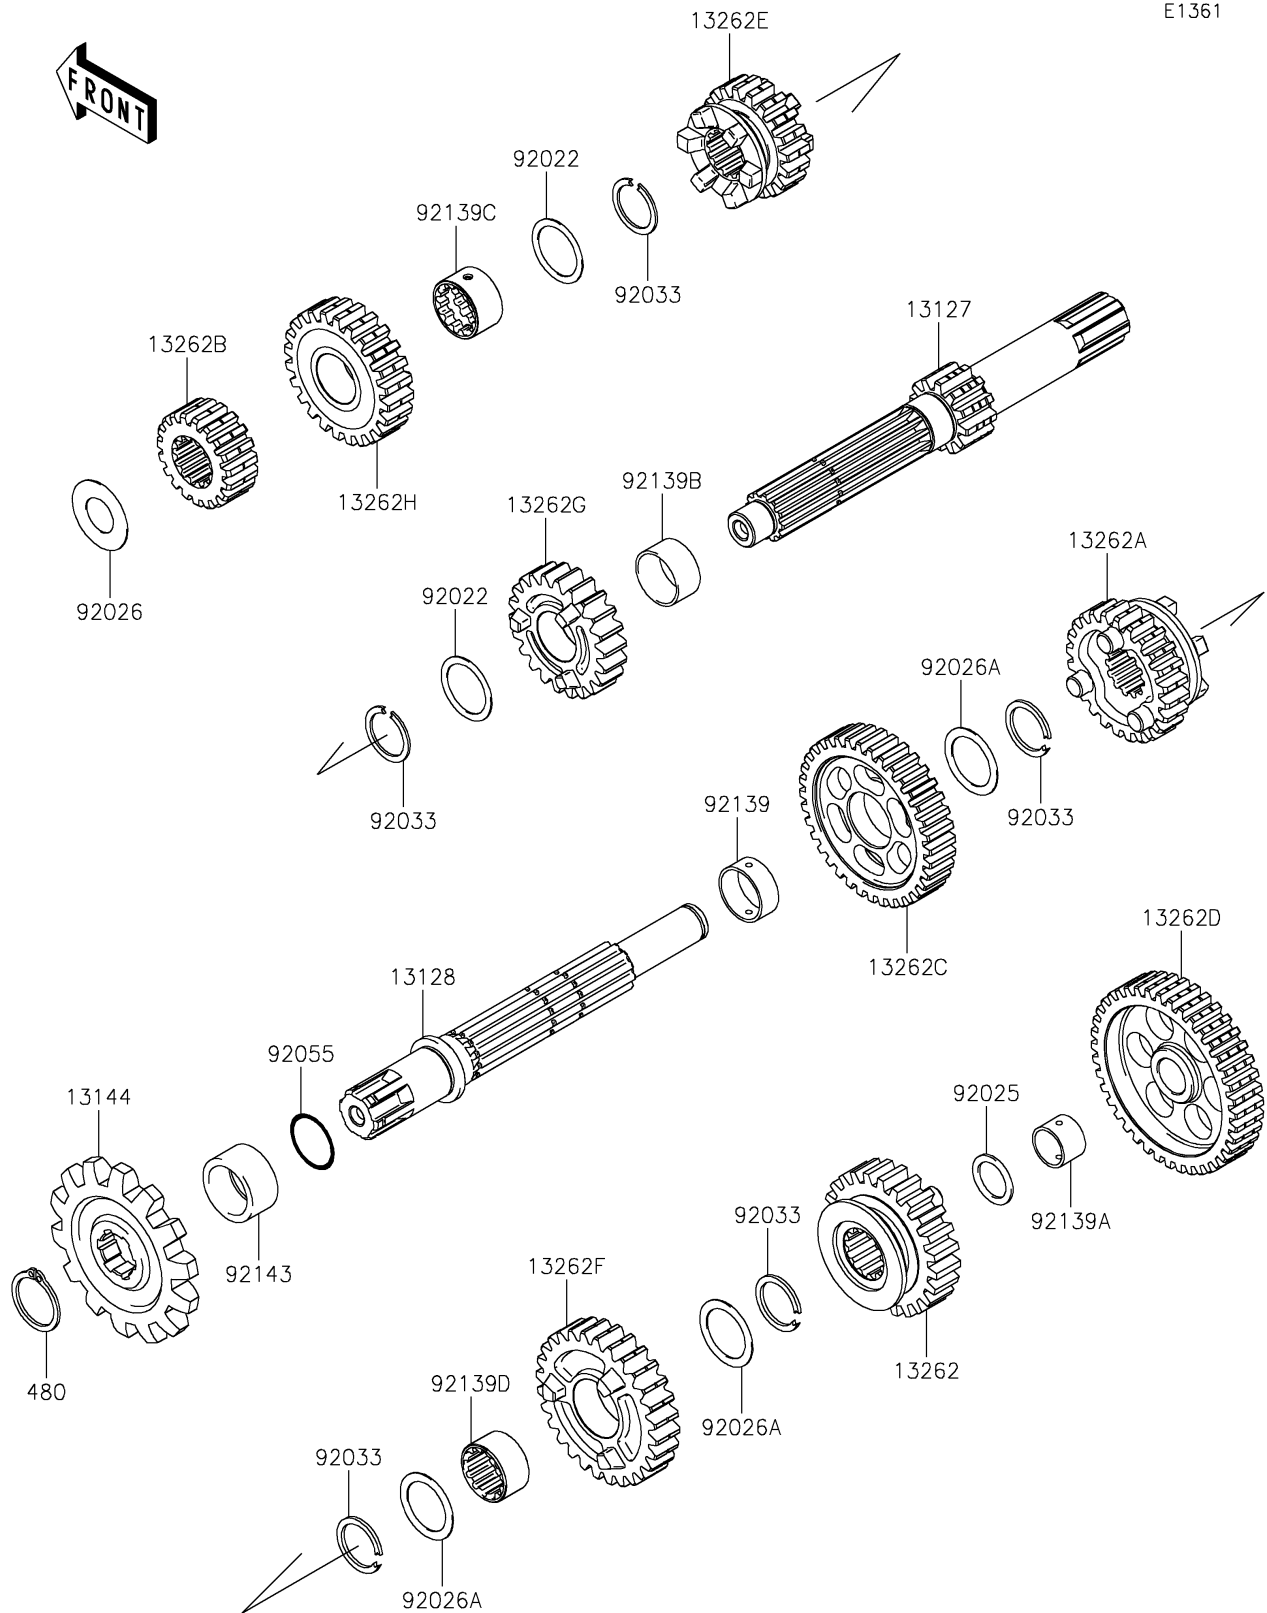

2020 KLX® 140L PARTS DIAGRAM

Transmission

E1361

2020 KLX® 140L PARTS LIST

Transmission

ITEM NAME	PART NUMBER	QUANTITY
SHAFT-TRANSMISSION INPUT,15T (Ref # 13127)	13127-0074	1
SHAFT-TRANSMISSION OUTPUT (Ref # 13128)	13128-0051	1
SPROCKET-OUTPUT,13T (Ref # 13144)	13144-0045	1
GEAR,OUTPUT 4TH,26T (Ref # 13262)	13262-0459	1
GEAR,OUTPUT 5TH,24T (Ref # 13262A)	13262-0502	1
GEAR,INPUT 2ND,19T (Ref # 13262B)	13262-0577	1
GEAR,OUTPUT 2ND,36T (Ref # 13262C)	13262-0578	1
GEAR,OUTPUT LOW,40T (Ref # 13262D)	13262-0579	1
GEAR,INPUT 3RD,19T (Ref # 13262E)	13262-0662	1
GEAR,OUTPUT 3RD,28T (Ref # 13262F)	13262-0738	1
GEAR,INPUT 4TH,22T (Ref # 13262G)	13262-0769	1
GEAR,INPUT 5TH,24T (Ref # 13262H)	13262-0770	1
CIRCLIP-TYPE-C,17MM (Ref # 480)	480J1700	1
WASHER,17.3X22X0.5 (Ref # 92022)	92022-1799	1
SHIM (Ref # 92025)	92025-1280	1
SPACER (Ref # 92026)	92026-0727	1
SPACER,17.2X23X0.5 (Ref # 92026A)	92026-1037	1
RING-SNAP,17MM (Ref # 92033)	92033-1060	1
RING-O,16.8X1.9 (Ref # 92055)	92055-0151	1
BUSHING (Ref # 92139)	92139-0001	1
BUSHING,12X14X9.4 (Ref # 92139A)	92139-0002	1
BUSHING,17X19X9.5 (Ref # 92139B)	92139-0282	1
BUSHING,14.5X17.25X11.0 (Ref # 92139C)	92139-0283	1
BUSHING (Ref # 92139D)	92139-0286	1
COLLAR,SPROCKET (Ref # 92143)	92143-1680	1