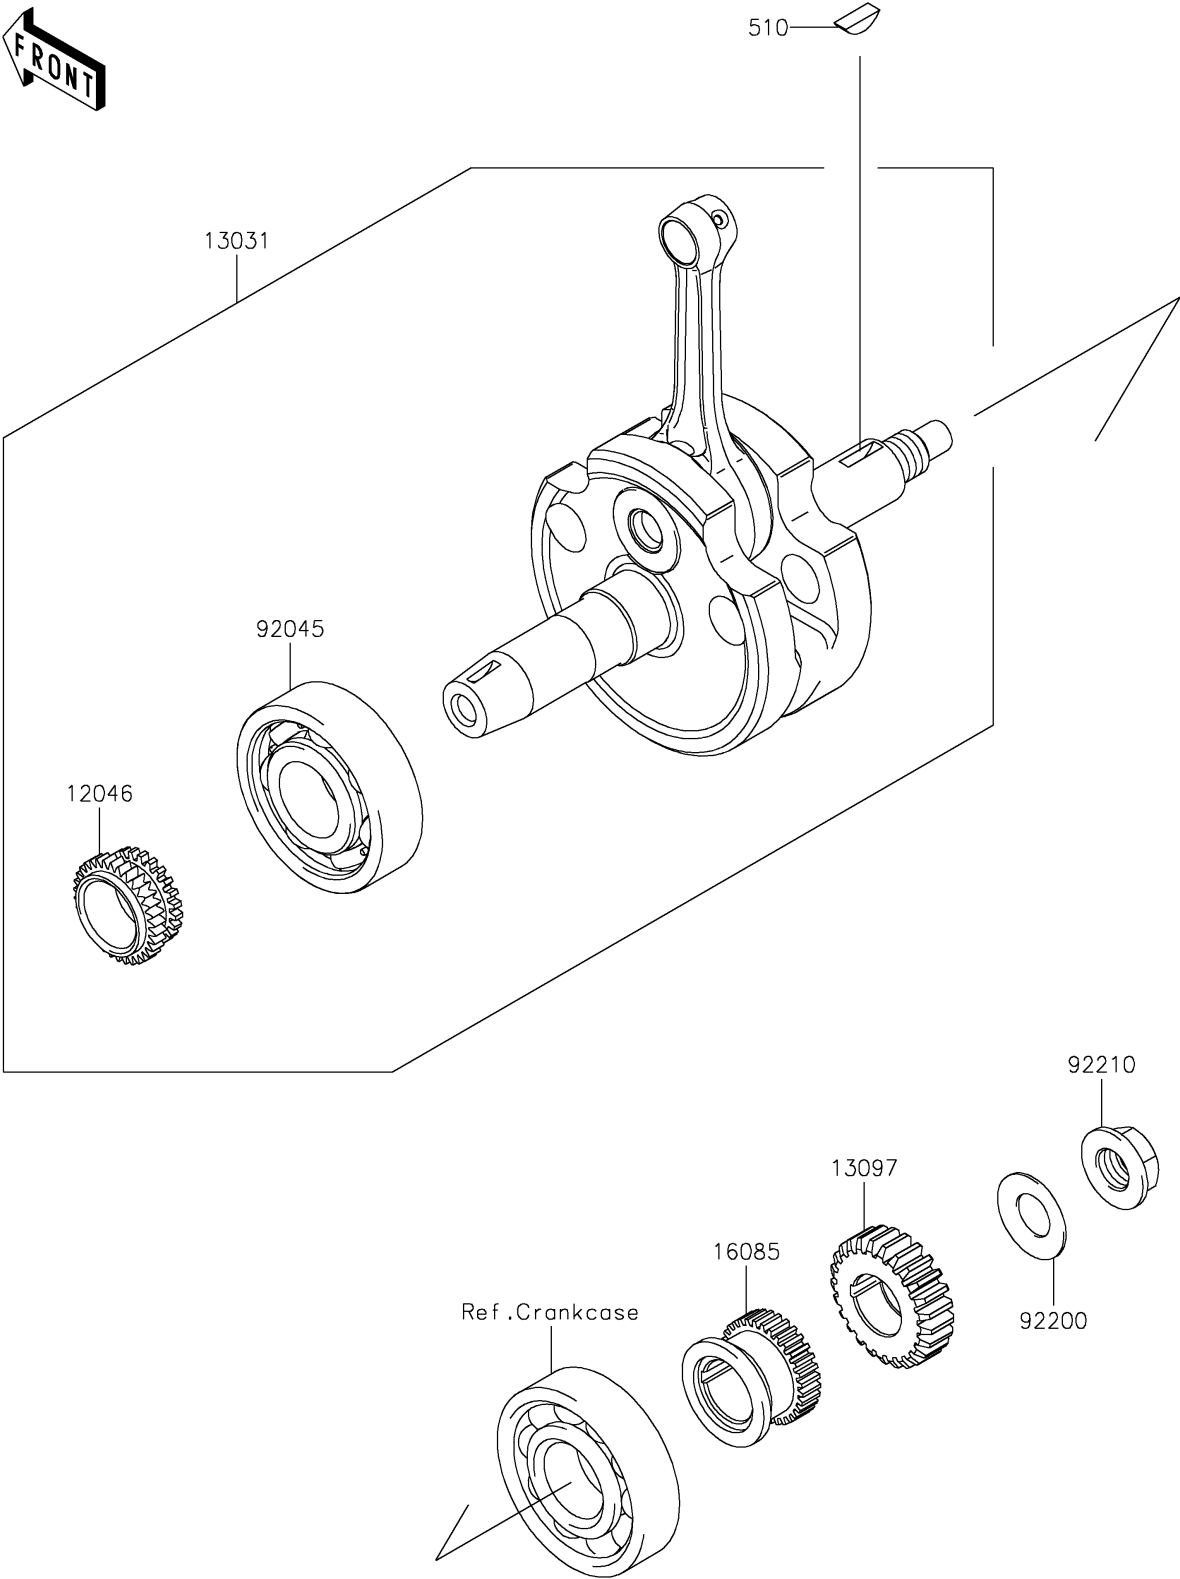

## 2020 KLX® 140L PARTS DIAGRAM

Crankshaft

E1321

## 2020 KLX® 140L PARTS LIST

Crankshaft

ITEM NAME	PART NUMBER	QUANTITY
SPROCKET,18T (Ref # 12046)	12046-0061	1
CRANKSHAFT-COMP (Ref # 13031)	13031-0140	1
GEAR-PRIMARY SPUR,25T (Ref # 13097)	13097-0559	1
GEAR,21T (Ref # 16085)	16085-0118	1
KEY-WOODRUFF (Ref # 510)	510A4200	1
BEARING-BALL,6305JR2C3 (Ref # 92045)	92045-1120	1
WASHER,14.2X28X1.5 (Ref # 92200)	92200-0217	1
NUT,14MM,LEFT HANDED (Ref # 92210)	92210-0600	1