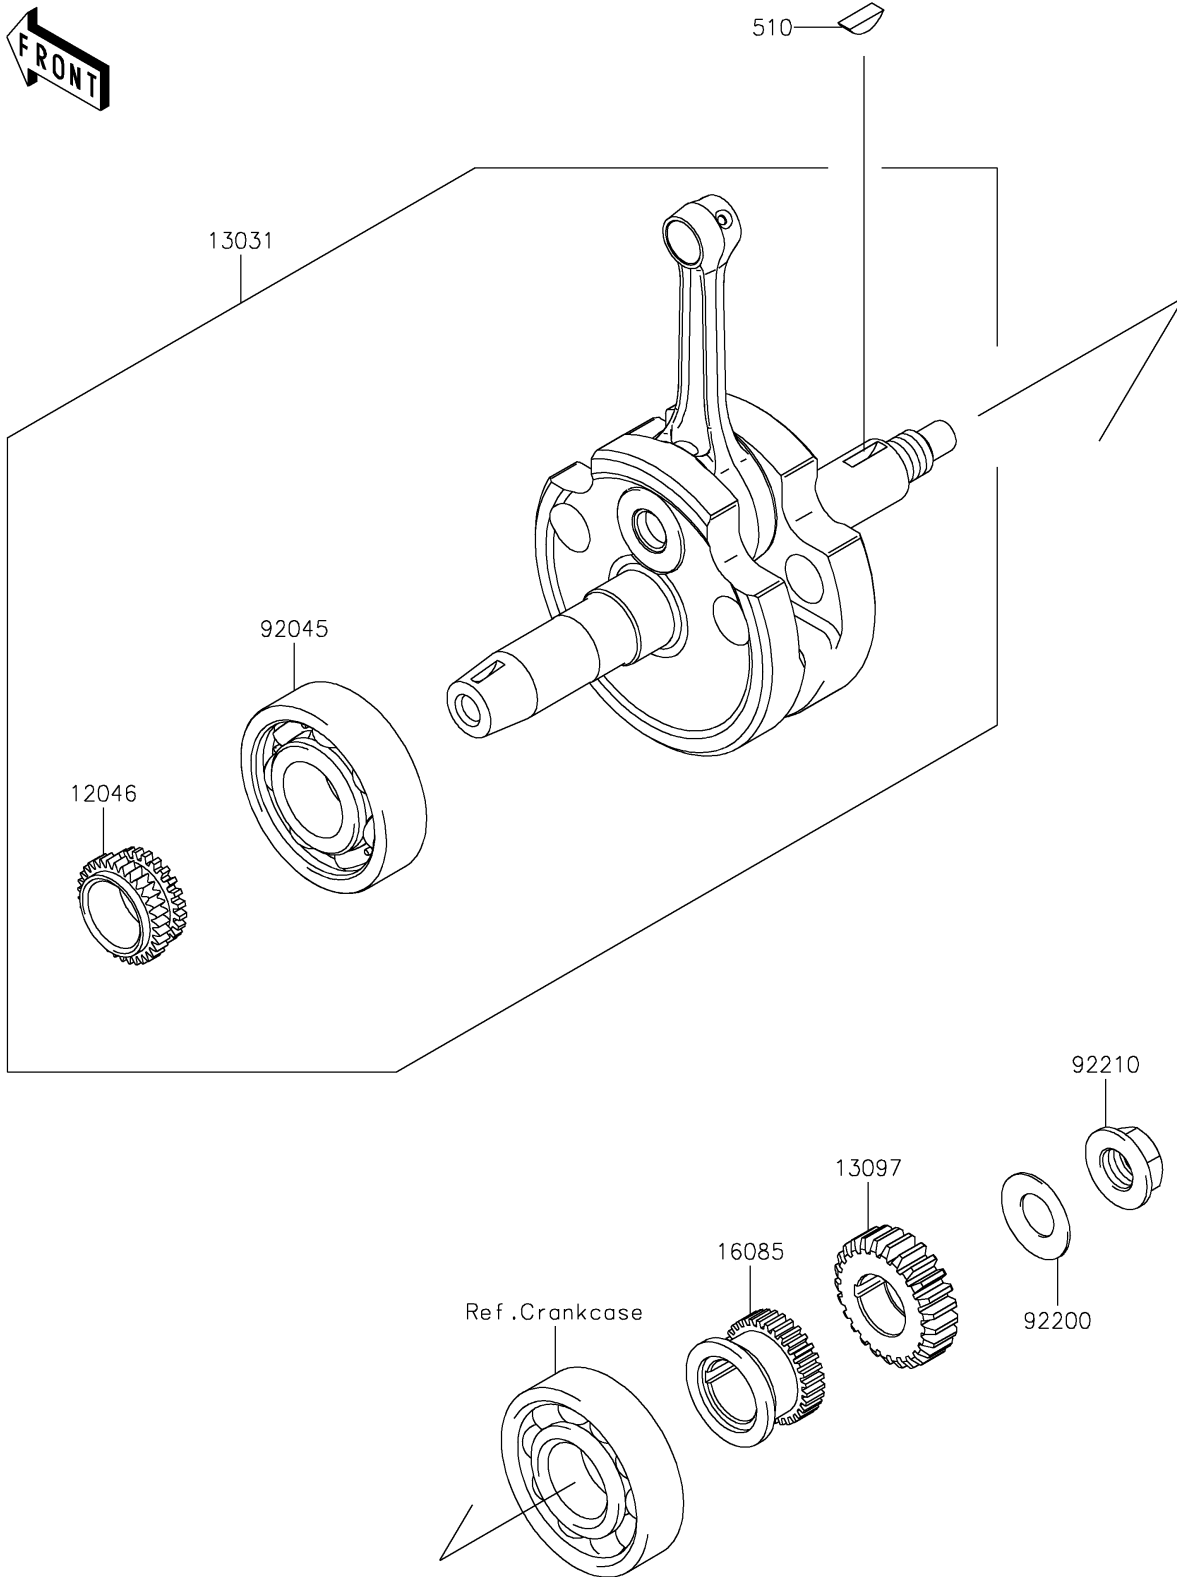

2017 KLX®140L PARTS DIAGRAM

Crankshaft

E1321

2017 KLX®140L PARTS LIST

Crankshaft

ITEM NAME	PART NUMBER	QUANTITY
SPROCKET,18T (Ref # 12046)	12046-0061	1
CRANKSHAFT-COMP (Ref # 13031)	13031-0140	1
GEAR-PRIMARY SPUR,25T (Ref # 13097)	13097-0559	1
GEAR,21T (Ref # 16085)	16085-0118	1
KEY-WOODRUFF (Ref # 510)	510A4200	1
BEARING-BALL,6305JR2C3 (Ref # 92045)	92045-1120	1
WASHER,14.2X28X1.5 (Ref # 92200)	92200-0217	1
NUT,14MM,LEFT HANDED (Ref # 92210)	92210-0600	1