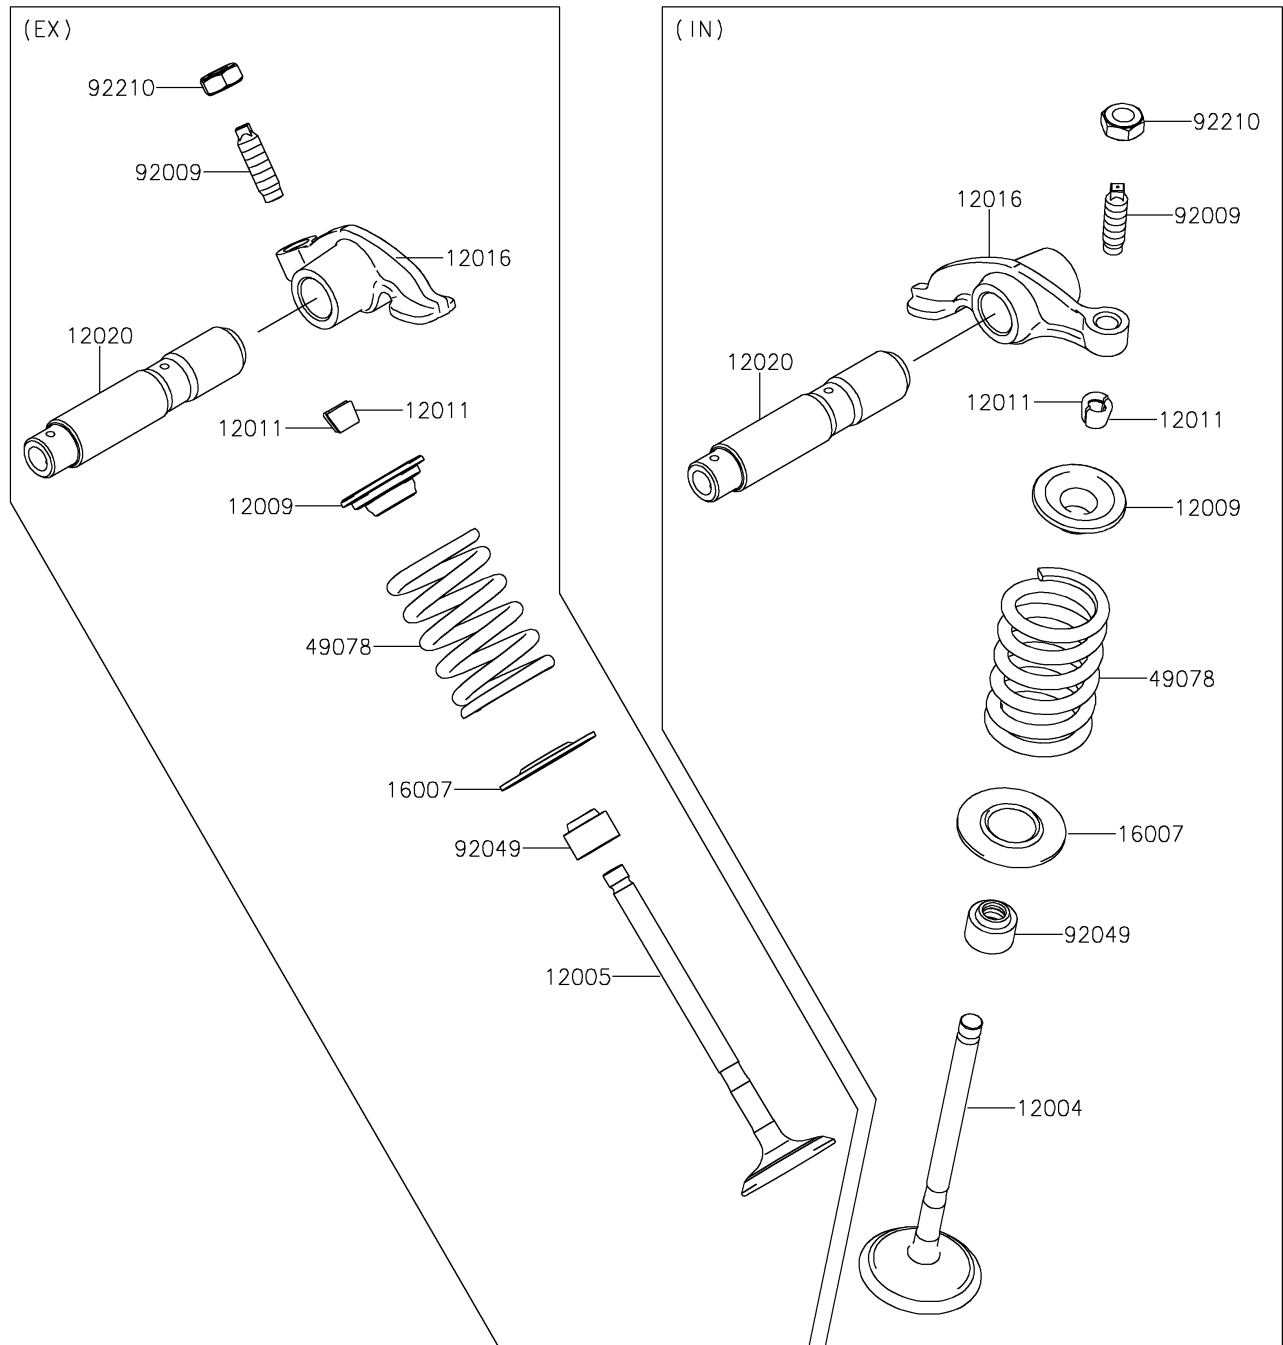

2020 KLX®140L PARTS DIAGRAM

Valve(s)

E1210

2020 KLX®140L PARTS LIST

Valve(s)

ITEM NAME	PART NUMBER	QUANTITY
VALVE-INTAKE (Ref # 12004)	12004-0049	1
VALVE-EXHAUST (Ref # 12005)	12005-0725	1
RETAINER-VALVE SPRING (Ref # 12009)	12009-0018	1
COLLET (Ref # 12011)	12011-1051	1
ARM-ROCKER (Ref # 12016)	12016-0725	1
SHAFT-ROCKER (Ref # 12020)	12020-0007	1
SEAT-SPRING (Ref # 16007)	16007-1223	1
SPRING-ENGINE VALVE (Ref # 49078)	49078-0064	1
SCREW, VALVE ADJUST (Ref # 92009)	92009-1109	1
SEAL-OIL (Ref # 92049)	92049-0139	1
NUT, VALVE ADJUST LOCK (Ref # 92210)	92210-1491	1