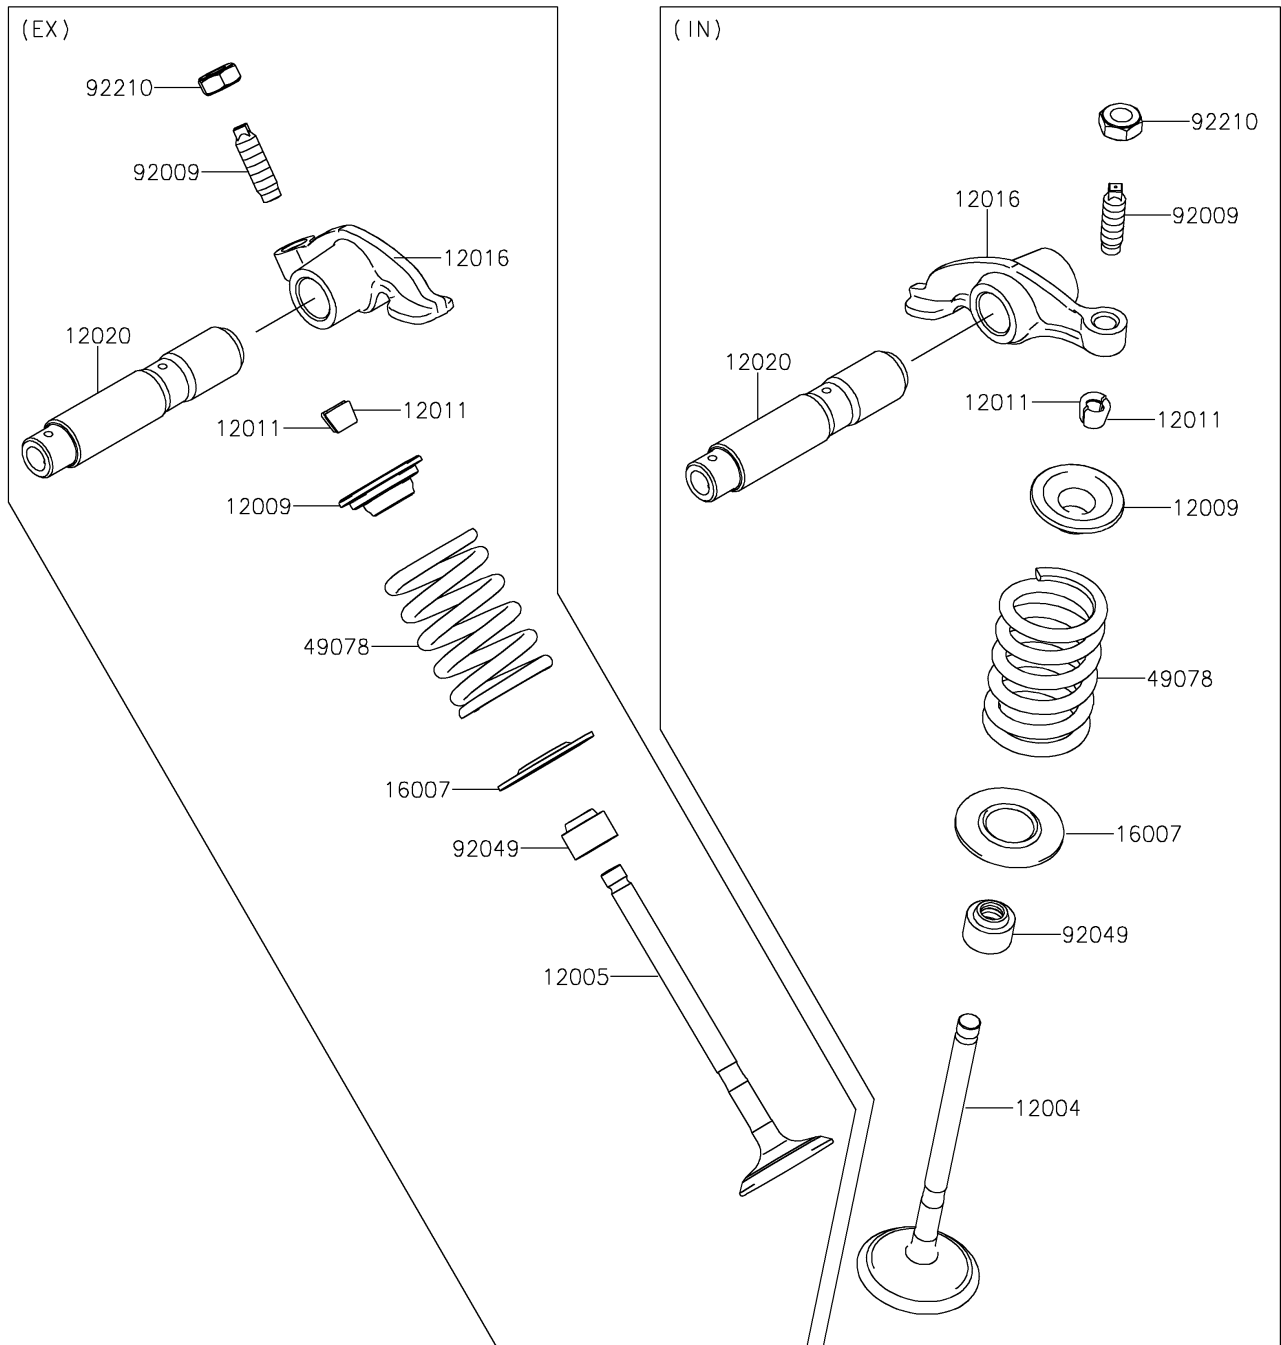

# 2017 KLX®140L PARTS DIAGRAM

Valve(s)

E1210

## 2017 KLX®140L PARTS LIST

Valve(s)

ITEM NAME	PART NUMBER	QUANTITY
VALVE-INTAKE (Ref # 12004)	12004-0049	1
VALVE-EXHAUST (Ref # 12005)	12005-0725	1
RETAINER-VALVE SPRING (Ref # 12009)	12009-0018	2
COLLET (Ref # 12011)	12011-1051	4
ARM-ROCKER (Ref # 12016)	12016-0725	2
SHAFT-ROCKER (Ref # 12020)	12020-0007	2
SEAT-SPRING (Ref # 16007)	16007-1223	2
SPRING-ENGINE VALVE (Ref # 49078)	49078-0064	2
SCREW,VALVE ADJUST (Ref # 92009)	92009-1109	2
SEAL-OIL (Ref # 92049)	92049-0139	2
NUT,VALVE ADJUST LOCK (Ref # 92210)	92210-1491	2