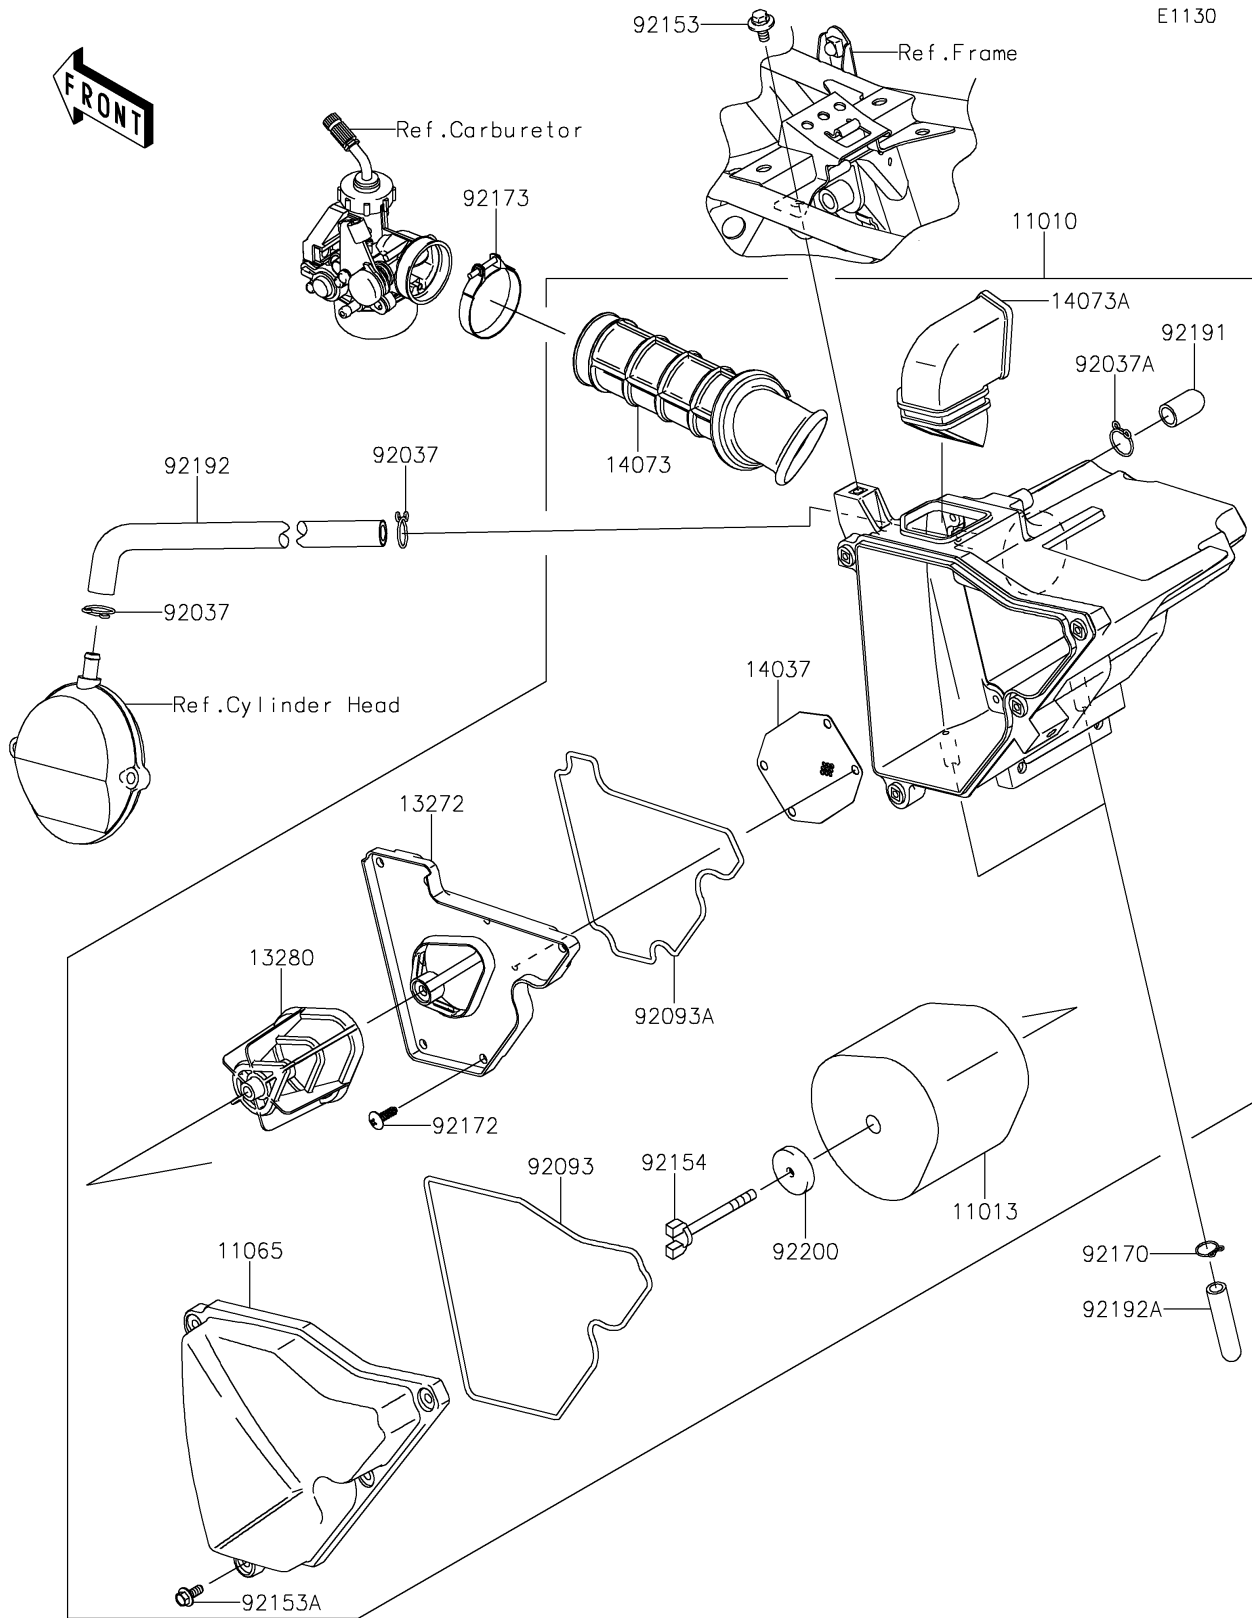

2020 KLX® 140L PARTS DIAGRAM

Air Cleaner

2020 KLX® 140L PARTS LIST

Air Cleaner

ITEM NAME	PART NUMBER	QUANTITY
FILTER-ASSY-AIR,F.BLACK (Ref # 11010)	11010-0849-6Z	1
ELEMENT-AIR FILTER (Ref # 11013)	11013-0025	1
CAP (Ref # 11065)	11065-0210	1
PLATE (Ref # 13272)	13272-1883	1
HOLDER (Ref # 13280)	13280-0831	1
SCREEN (Ref # 14037)	14037-0074	1
DUCT,CARB. (Ref # 14073)	14073-0171	1
DUCT,INTAKE (Ref # 14073A)	14073-0791	1
CLAMP,12.5MM (Ref # 92037)	92037-1271	1
CLAMP,14.5MM (Ref # 92037A)	92037-1900	1
SEAL,L=620 (Ref # 92093)	92093-0094	1
SEAL,L=520 (Ref # 92093A)	92093-0103	1
BOLT,FLANGED,6X14 (Ref # 92153)	92153-0936	1
BOLT,WP,5X14 (Ref # 92153A)	92153-1882	1
BOLT,6X60 (Ref # 92154)	92154-2790	1
CLAMP,11.6MM (Ref # 92170)	92170-1796	1
SCREW,5X16 (Ref # 92172)	92172-1211	1
CLAMP (Ref # 92173)	92173-0991	1
TUBE,DRAIN (Ref # 92191)	92191-1685	1
TUBE,BREATHER (Ref # 92192)	92192-0473	1
TUBE,A/C-DRAIN (Ref # 92192A)	92192-0921	1
WASHER,6.5X26X2 (Ref # 92200)	92200-0394	1