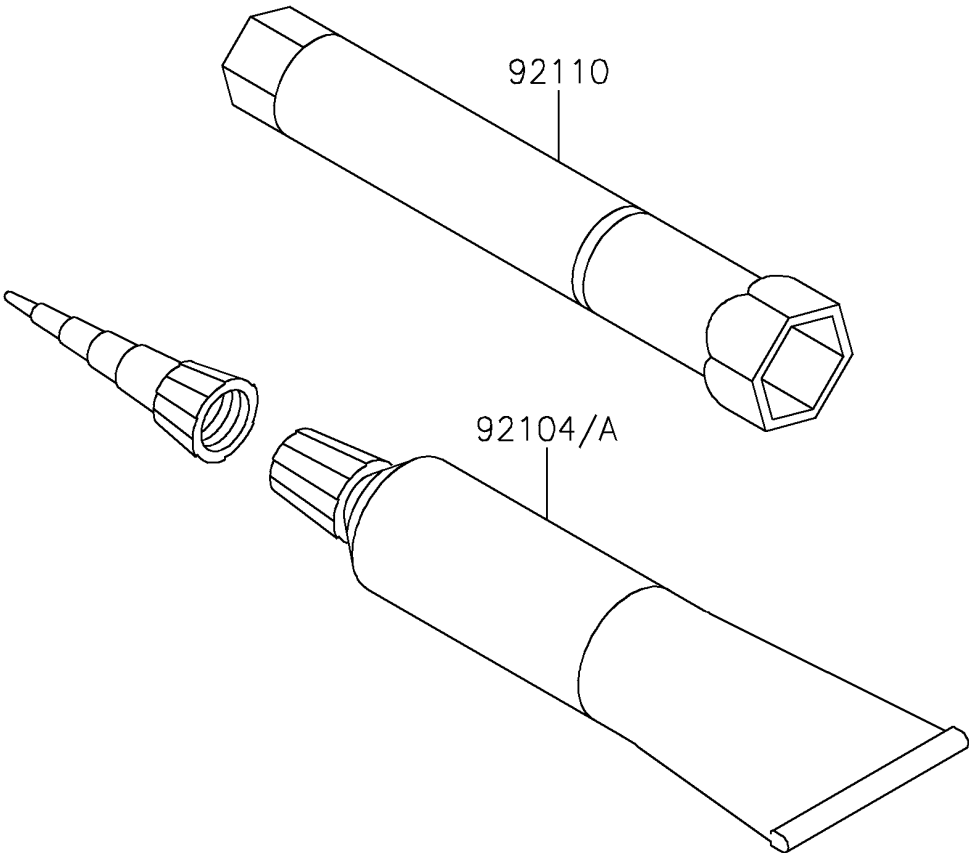

2017 KLX®140 PARTS DIAGRAM

Owner's Tools

F2810

2017 KLX®140 PARTS LIST

Owner's Tools

ITEM NAME	PART NUMBER	QUANTITY
GASKET-LIQUID,TB1211F,CLEAR (Ref # 92104)	92104-0004	1
GASKET-LIQUID,TB1216B,BLACK (Ref # 92104A)	92104-1064	1
TOOL-WRENCH,BOX,16MM (Ref # 92110)	92110-1206	1