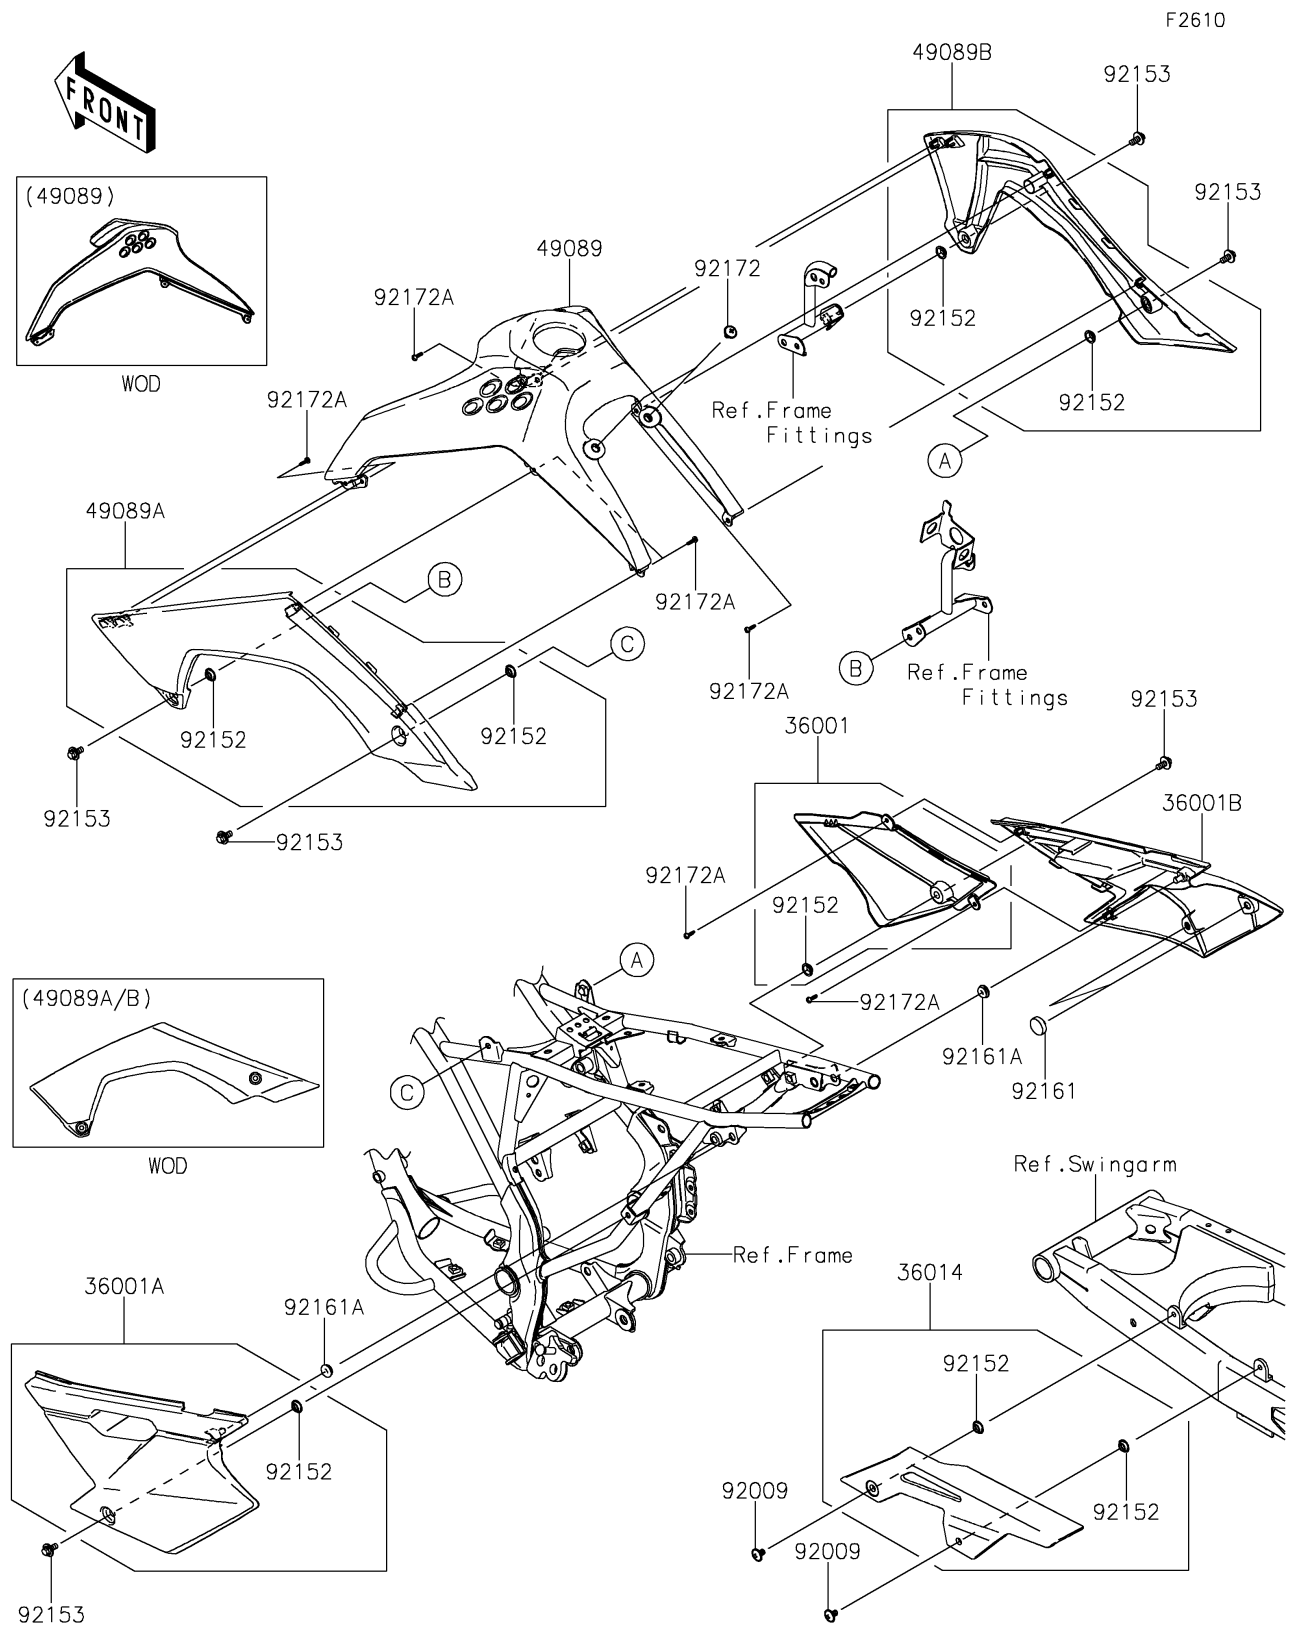

## 2017 KLX®140 PARTS DIAGRAM

Side Covers/Chain Cover(AHF/AJF)

## 2017 KLX®140 PARTS LIST

Side Covers/Chain Cover(AHF/AJF)

ITEM NAME	PART NUMBER	QUANTITY
COVER-SIDE,FR,RH,B.WHITE (Ref # 36001)	36001-0125-266	1
COVER-SIDE,RR,LH,B.WHITE (Ref # 36001A)	36001-0154-266	1
COVER-SIDE,RR,RH,B.WHITE (Ref # 36001B)	36001-0156-266	1
CASE-CHAIN (Ref # 36014)	36014-0044	1
SHROUD-ENGINE,UPP,L.GREEN (Ref # 49089)	49089-0052-290	1
SHROUD-ENGINE,LH,EBONY (Ref # 49089A)	49089-0053-6C	1
SHROUD-ENGINE,RH,EBONY (Ref # 49089B)	49089-0054-6C	1
SCREW,6X10 (Ref # 92009)	92009-1729	1
COLLAR,8.8X11.2X4 (Ref # 92152)	92152-0909	1
BOLT,FLANGED,6X14 (Ref # 92153)	92153-0936	1
DAMPER (Ref # 92161)	92161-0336	1
DAMPER (Ref # 92161A)	92161-0631	1
SCREW,6X10 (Ref # 92172)	92172-0098	1
SCREW,TAPPING,4X12 (Ref # 92172A)	92172-0233	1