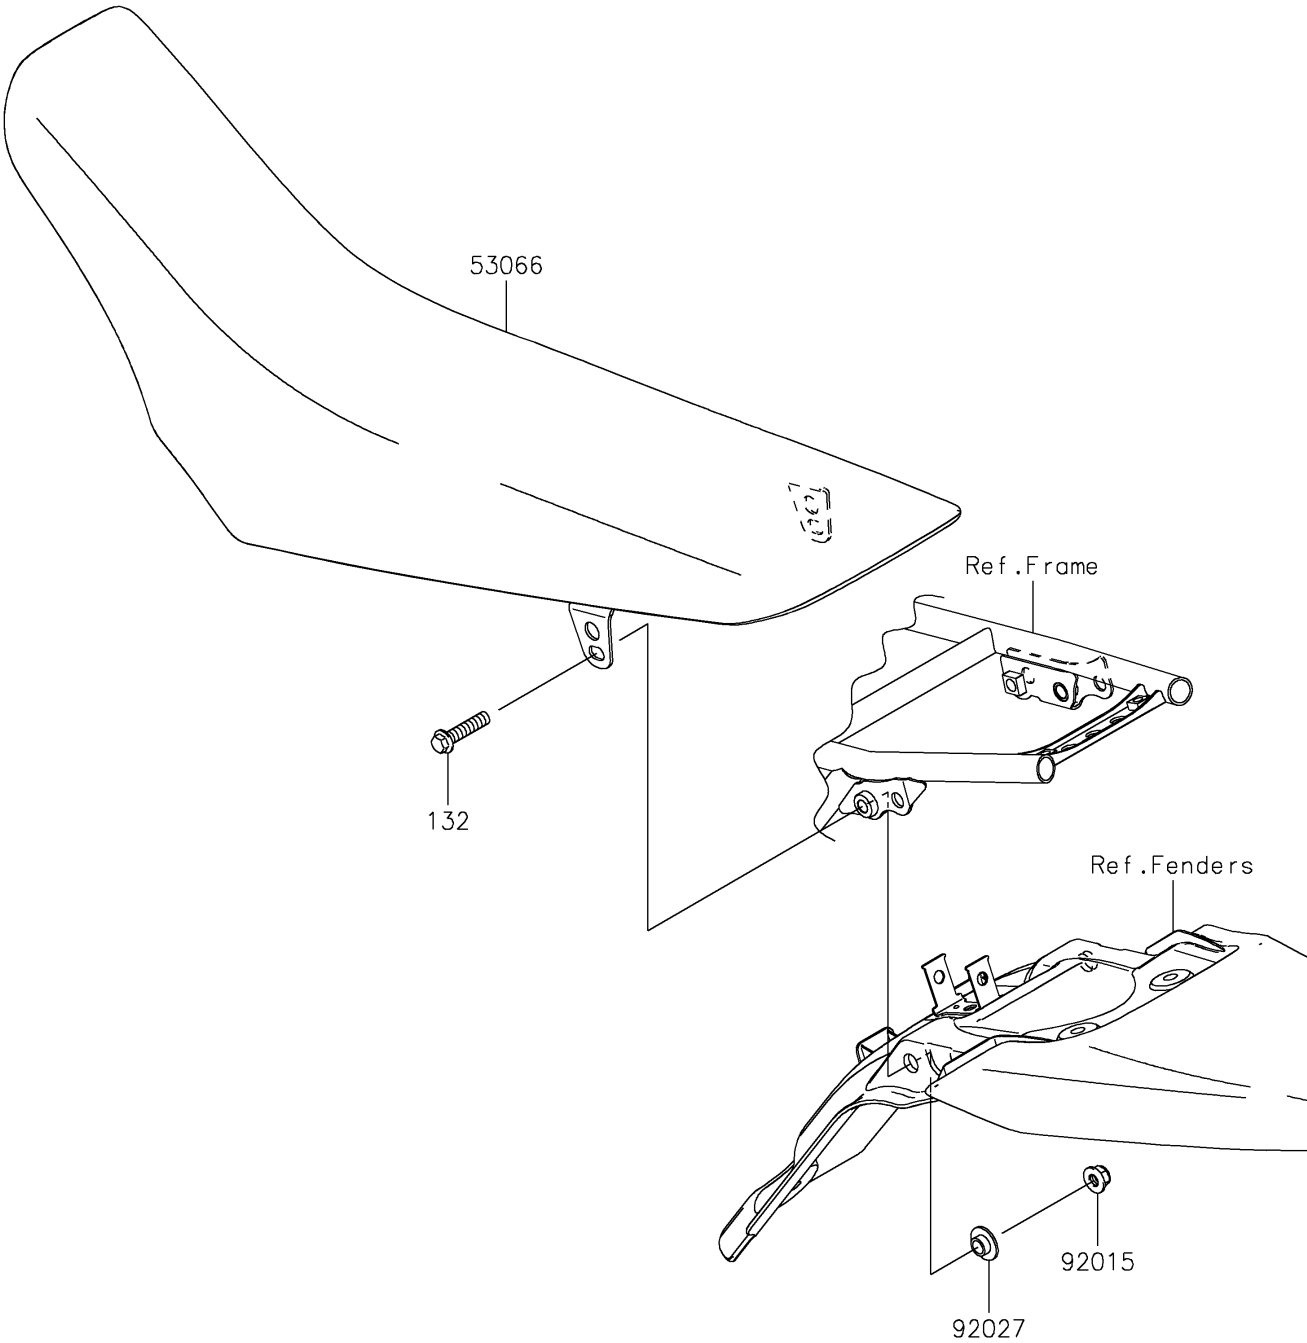

## 2017 KLX®140 PARTS DIAGRAM

Seat

F2510

## 2017 KLX®140 PARTS LIST

Seat

ITEM NAME	PART NUMBER	QUANTITY
BOLT-FLANGED-SMALL,8X35 (Ref # 132)	132BA0835	1
SEAT-ASSY,DUAL,GREEN/BLACK (Ref # 53066)	53066-0457-49F	1
NUT,8MM (Ref # 92015)	92015-1432	1
COLLAR (Ref # 92027)	92027-1745	1