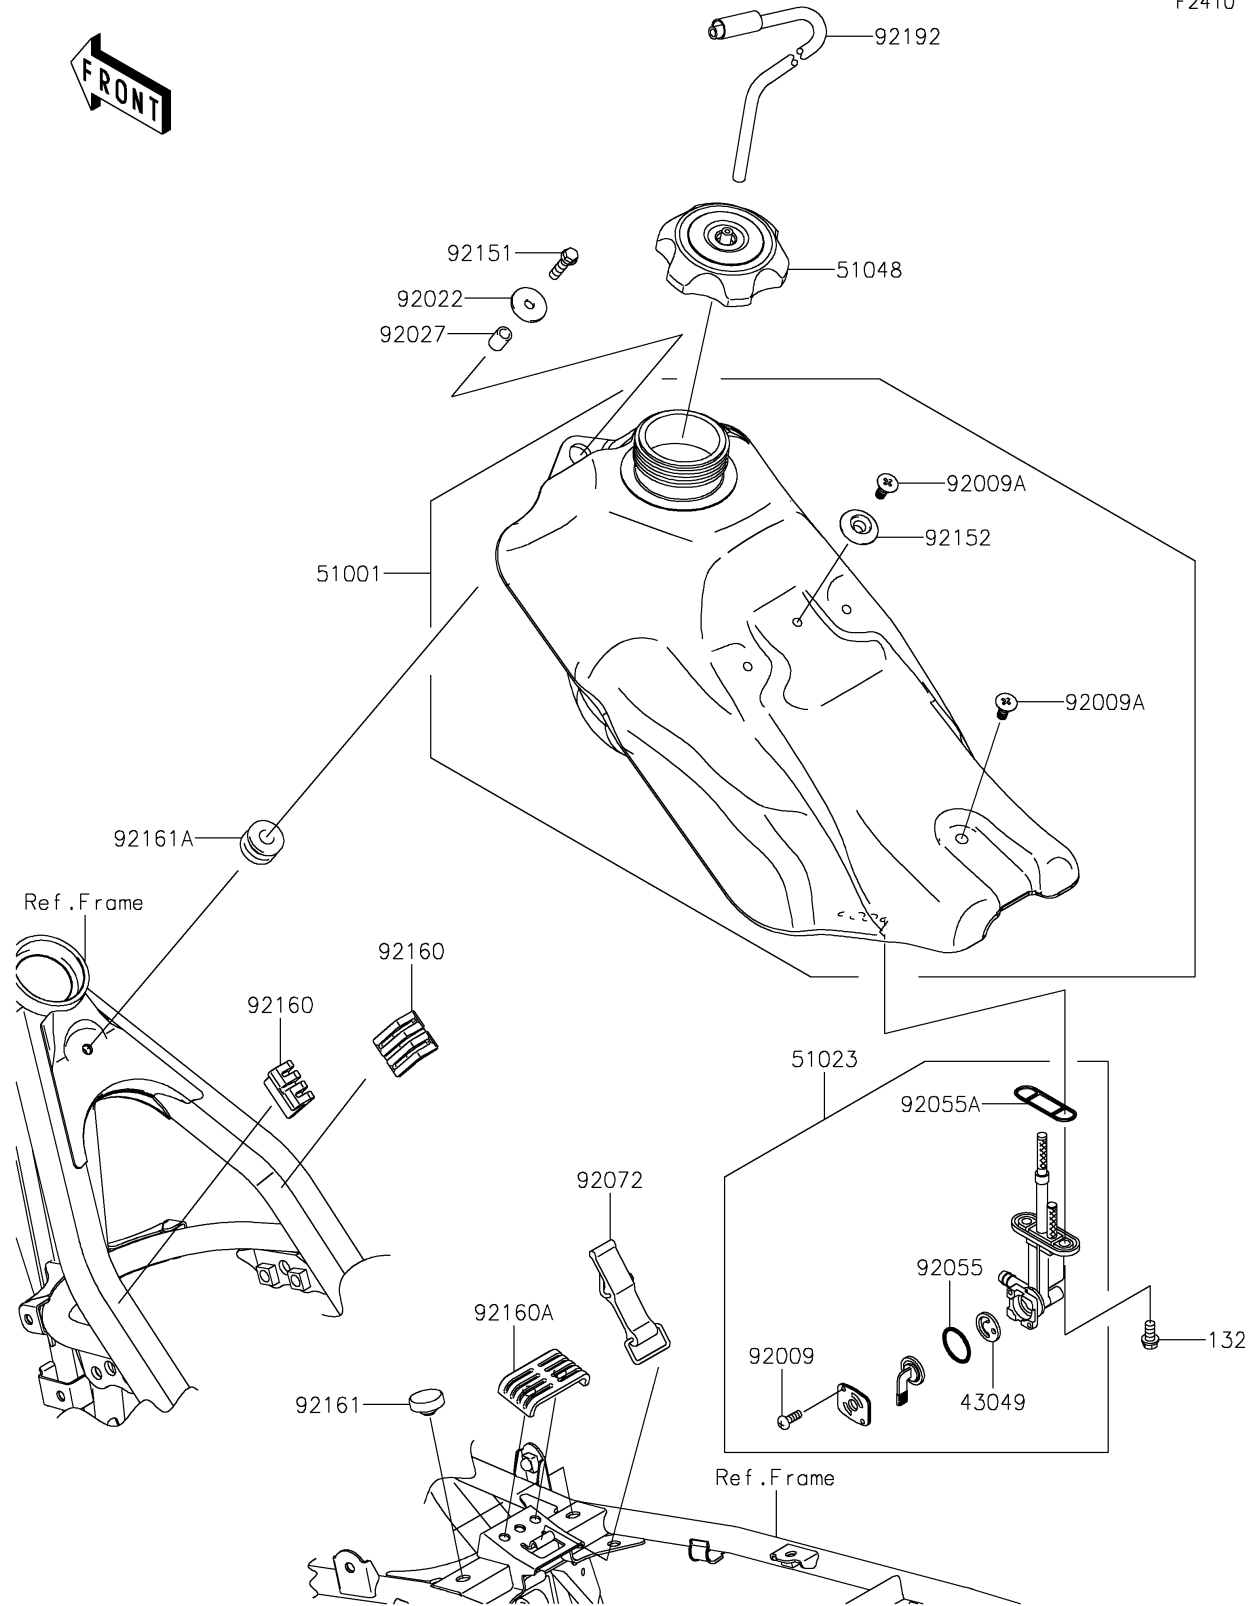

2017 KLX®140 PARTS DIAGRAM

Fuel Tank

F2410

2017 KLX®140 PARTS LIST

Fuel Tank

ITEM NAME	PART NUMBER	QUANTITY
BOLT-FLANGED-SMALL,6X12 (Ref # 132)	132BA0612	1
PACKING,VALVE (Ref # 43049)	43049-1102	1
TANK-COMP-FUEL (Ref # 51001)	51001-0847	1
TAP-ASSY,FUEL (Ref # 51023)	51023-0030	1
CAP-ASSY-TANK,FUEL (Ref # 51048)	51048-0009	1
SCREW,3X5 (Ref # 92009)	92009-1123	1
SCREW,6MM (Ref # 92009A)	92009-1971	1
WASHER,6.5X24X2 (Ref # 92022)	92022-1690	1
COLLAR,6.8X10X14 (Ref # 92027)	92027-1966	1
RING-O,FUEL TAP LEVER (Ref # 92055)	92055-1111	1
RING-O,FUEL TAP PACKING (Ref # 92055A)	92055-1112	1
BAND,FUEL TANK (Ref # 92072)	92072-0109	1
BOLT,FLANGED-SMALL,6X25 (Ref # 92151)	92151-1930	1
COLLAR (Ref # 92152)	92152-0569	1
DAMPER,FUEL TANK (Ref # 92160)	92160-1328	1
DAMPER,FUEL TANK,RR (Ref # 92160A)	92160-1397	1
DAMPER (Ref # 92161)	92161-0336	1
DAMPER (Ref # 92161A)	92161-1523	1
TUBE (Ref # 92192)	92192-0161	1