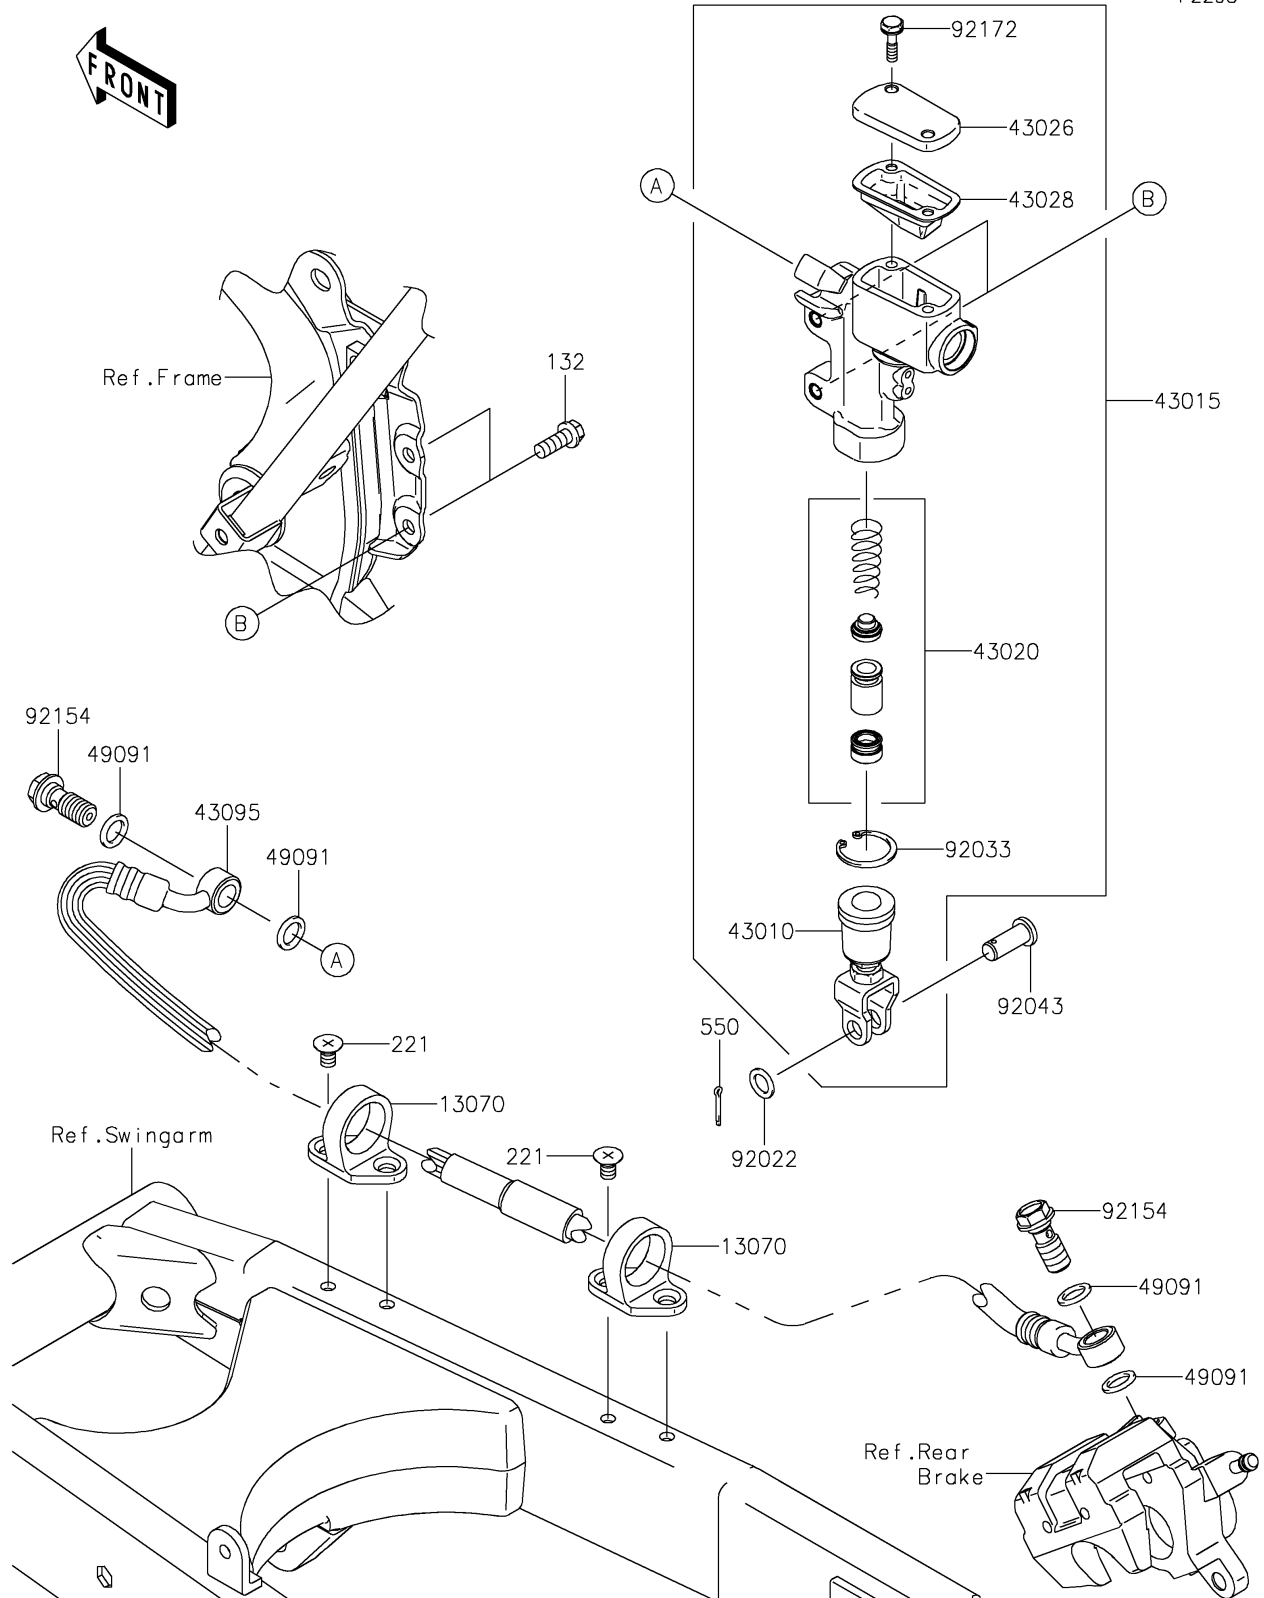

2017 KLX®140 PARTS DIAGRAM

Rear Master Cylinder

F2293

2017 KLX®140 PARTS LIST

Rear Master Cylinder

ITEM NAME	PART NUMBER	QUANTITY
GUIDE,HOSE (Ref # 13070)	13070-1144	1
BOLT-FLANGED-SMALL,6X16 (Ref # 132)	132BA0616	1
SCREW-CSK-CROS,6X10 (Ref # 221)	221AA0610	1
ROD-ASSY-BRAKE (Ref # 43010)	43010-0006	1
CYLINDER-ASSY-MASTER,RR (Ref # 43015)	43015-0099	1
PISTON-COMP-BRAKE (Ref # 43020)	43020-1094	1
CAP-BRAKE (Ref # 43026)	43026-0008	1
DIAPHRAGM (Ref # 43028)	43028-1092	1
HOSE-BRAKE,RR (Ref # 43095)	43095-0336	1
WASHER-SEAL,10.1X14.5X1.5 (Ref # 49091)	49091-0001	1
PIN-COTTER,2.0X15 (Ref # 550)	550AA2015	1
WASHER,8.5X13X1 (Ref # 92022)	92022-1028	1
RING-SNAP,20.9X24.6X1.2 (Ref # 92033)	92033-0079	1
PIN (Ref # 92043)	92043-0004	1
BOLT,OIL,L=23 (Ref # 92154)	92154-0226	1
SCREW (Ref # 92172)	92172-0286	1