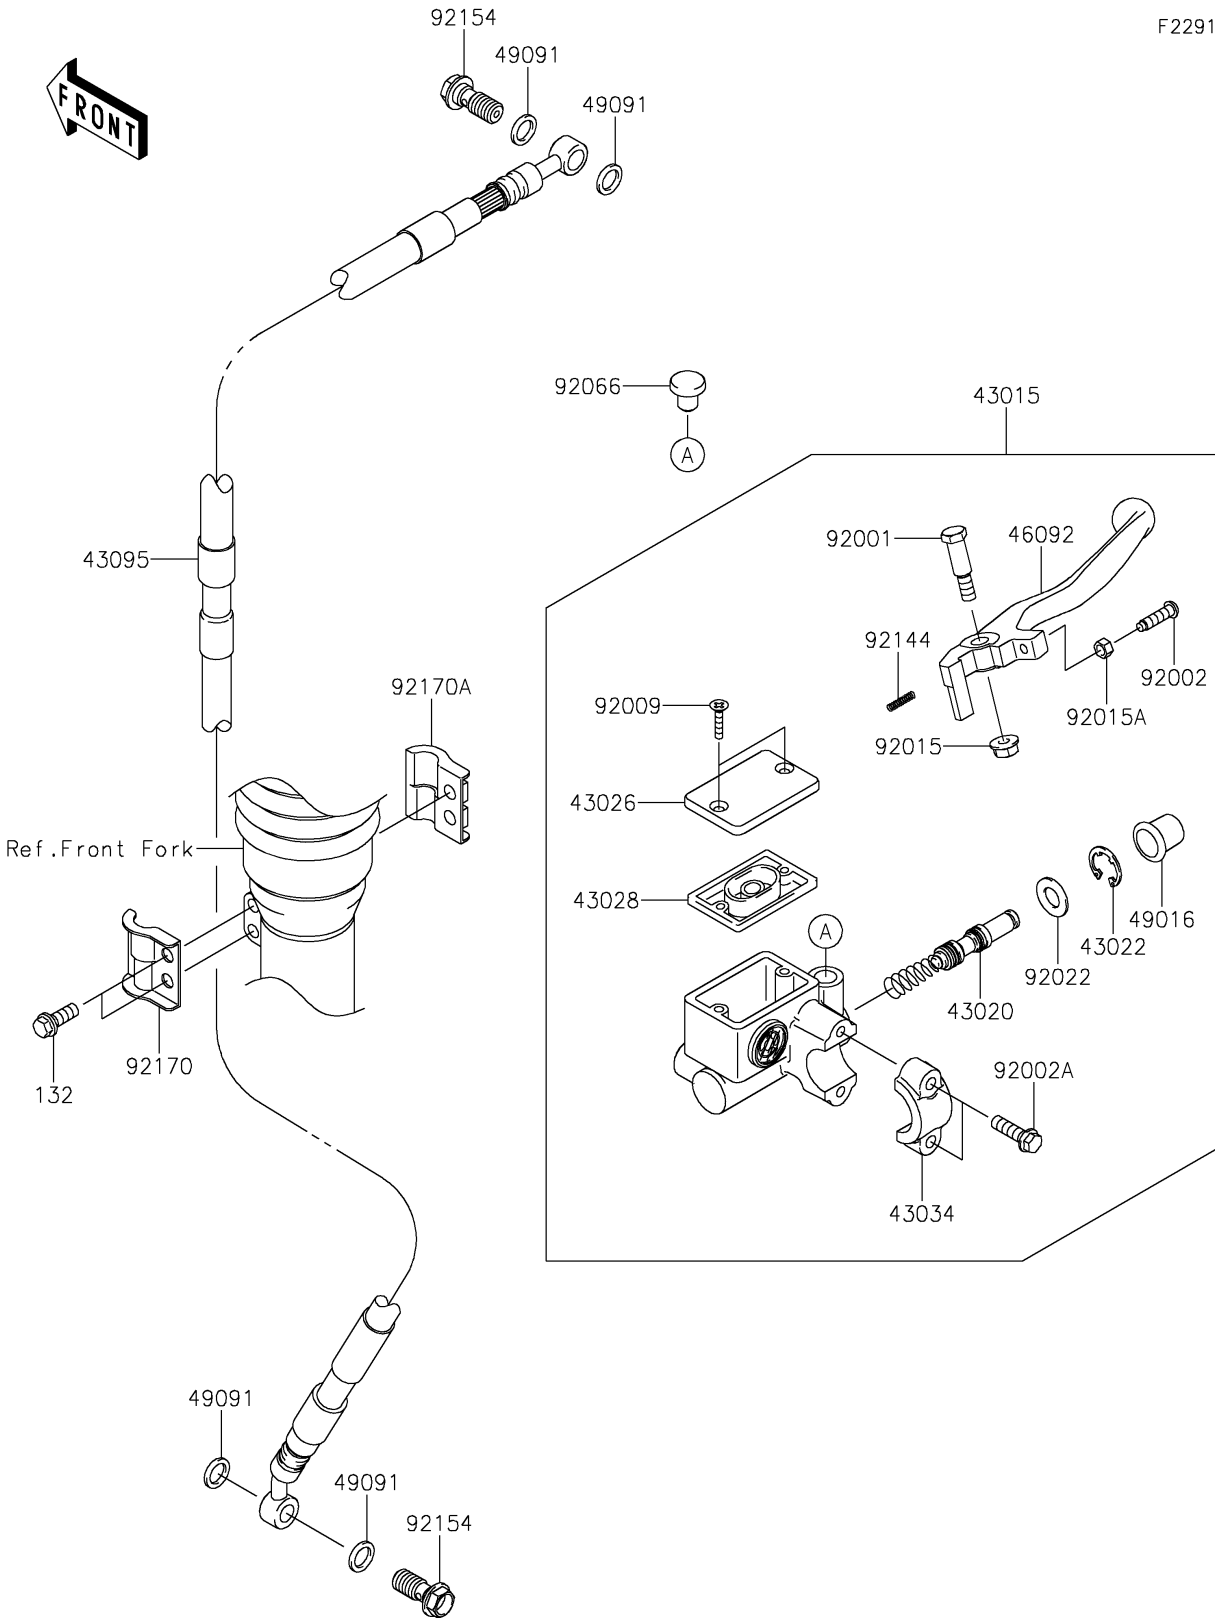

2017 KLX® 140 PARTS DIAGRAM

Front Master Cylinder

F2291

2017 KLX® 140 PARTS LIST

Front Master Cylinder

ITEM NAME	PART NUMBER	QUANTITY
BOLT-FLANGED-SMALL,6X16 (Ref # 132)	132BA0616	1
CYLINDER-ASSY-MASTER,FR (Ref # 43015)	43015-0106	1
PISTON-COMP-BRAKE (Ref # 43020)	43020-1065	1
STOPPER-BRAKE,PISTON (Ref # 43022)	43022-1010	1
CAP-BRAKE (Ref # 43026)	43026-1074	1
DIAPHRAGM (Ref # 43028)	43028-1061	1
HOLDER-BRAKE,MASTER CYLINDER (Ref # 43034)	43034-1016	1
HOSE-BRAKE,FR (Ref # 43095)	43095-0335	1
LEVER-GRIP,FRONT BRAKE (Ref # 46092)	46092-1175	1
COVER-SEAL,MASTER CYLINDER (Ref # 49016)	49016-1044	1
WASHER-SEAL,10.1X14.5X1.5 (Ref # 49091)	49091-0001	1
BOLT,FRONT BRAKE LEVER (Ref # 92001)	92001-1728	1
BOLT,ADJUST (Ref # 92002)	92002-1893	1
BOLT (Ref # 92002A)	92002-1894	1
SCREW,4MM (Ref # 92009)	92009-1458	1
NUT,FLANGED,6MM,BLACK (Ref # 92015)	92015-1233	1
NUT,ADJUST (Ref # 92015A)	92015-1642	1
WASHER (Ref # 92022)	92022-1814	1
PLUG (Ref # 92066)	92066-1348	1
SPRING,RETURN (Ref # 92144)	92144-1103	1
BOLT,OIL,L=23 (Ref # 92154)	92154-0226	1
CLAMP,BRAKE HOSE,OUTSIDE (Ref # 92170)	92170-1231	1
CLAMP,BRAKE HOSE,INSIDE (Ref # 92170A)	92170-1232	1