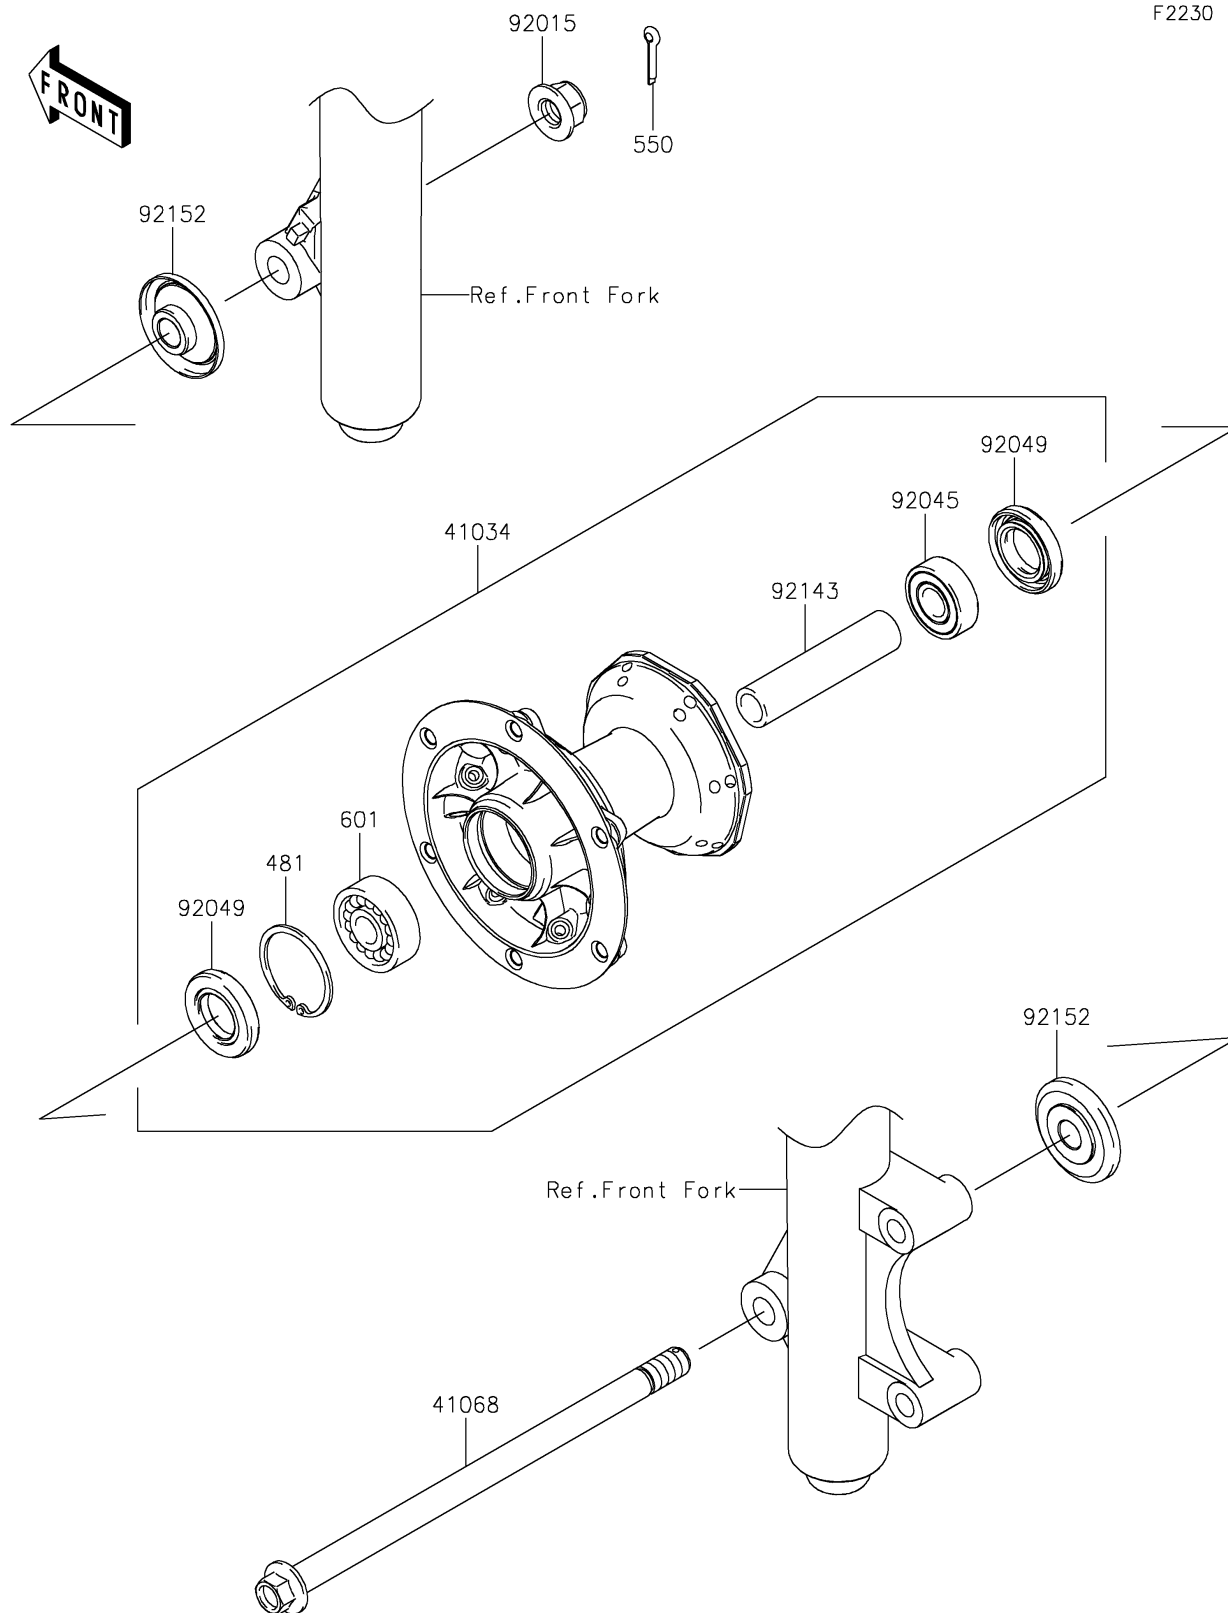

2017 KLX® 140 PARTS DIAGRAM

Front Hub

F2230

2017 KLX® 140 PARTS LIST

Front Hub

ITEM NAME	PART NUMBER	QUANTITY
DRUM-ASSY,FRONT BRAKE (Ref # 41034)	41034-0055	1
AXLE,FR (Ref # 41068)	41068-1333	1
CIRCLIP-TYPE-C,37MM (Ref # 481)	481J3700	1
PIN-COTTER,2.5X20 (Ref # 550)	550AA2520	1
BEARING-BALL,#6201UUC3 (Ref # 601)	601B6301UU	1
NUT,LOCK,FLANGED,12MM (Ref # 92015)	92015-1433	1
BEARING-BALL,TMB201LLUC3/2A (Ref # 92045)	92045-1062	1
SEAL-OIL,20X37X6.5 (Ref # 92049)	92049-0113	1
COLLAR,FR BRAKE DRUM,L=76 (Ref # 92143)	92143-1935	1
COLLAR,FR AXLE,L=12 (Ref # 92152)	92152-0653	1