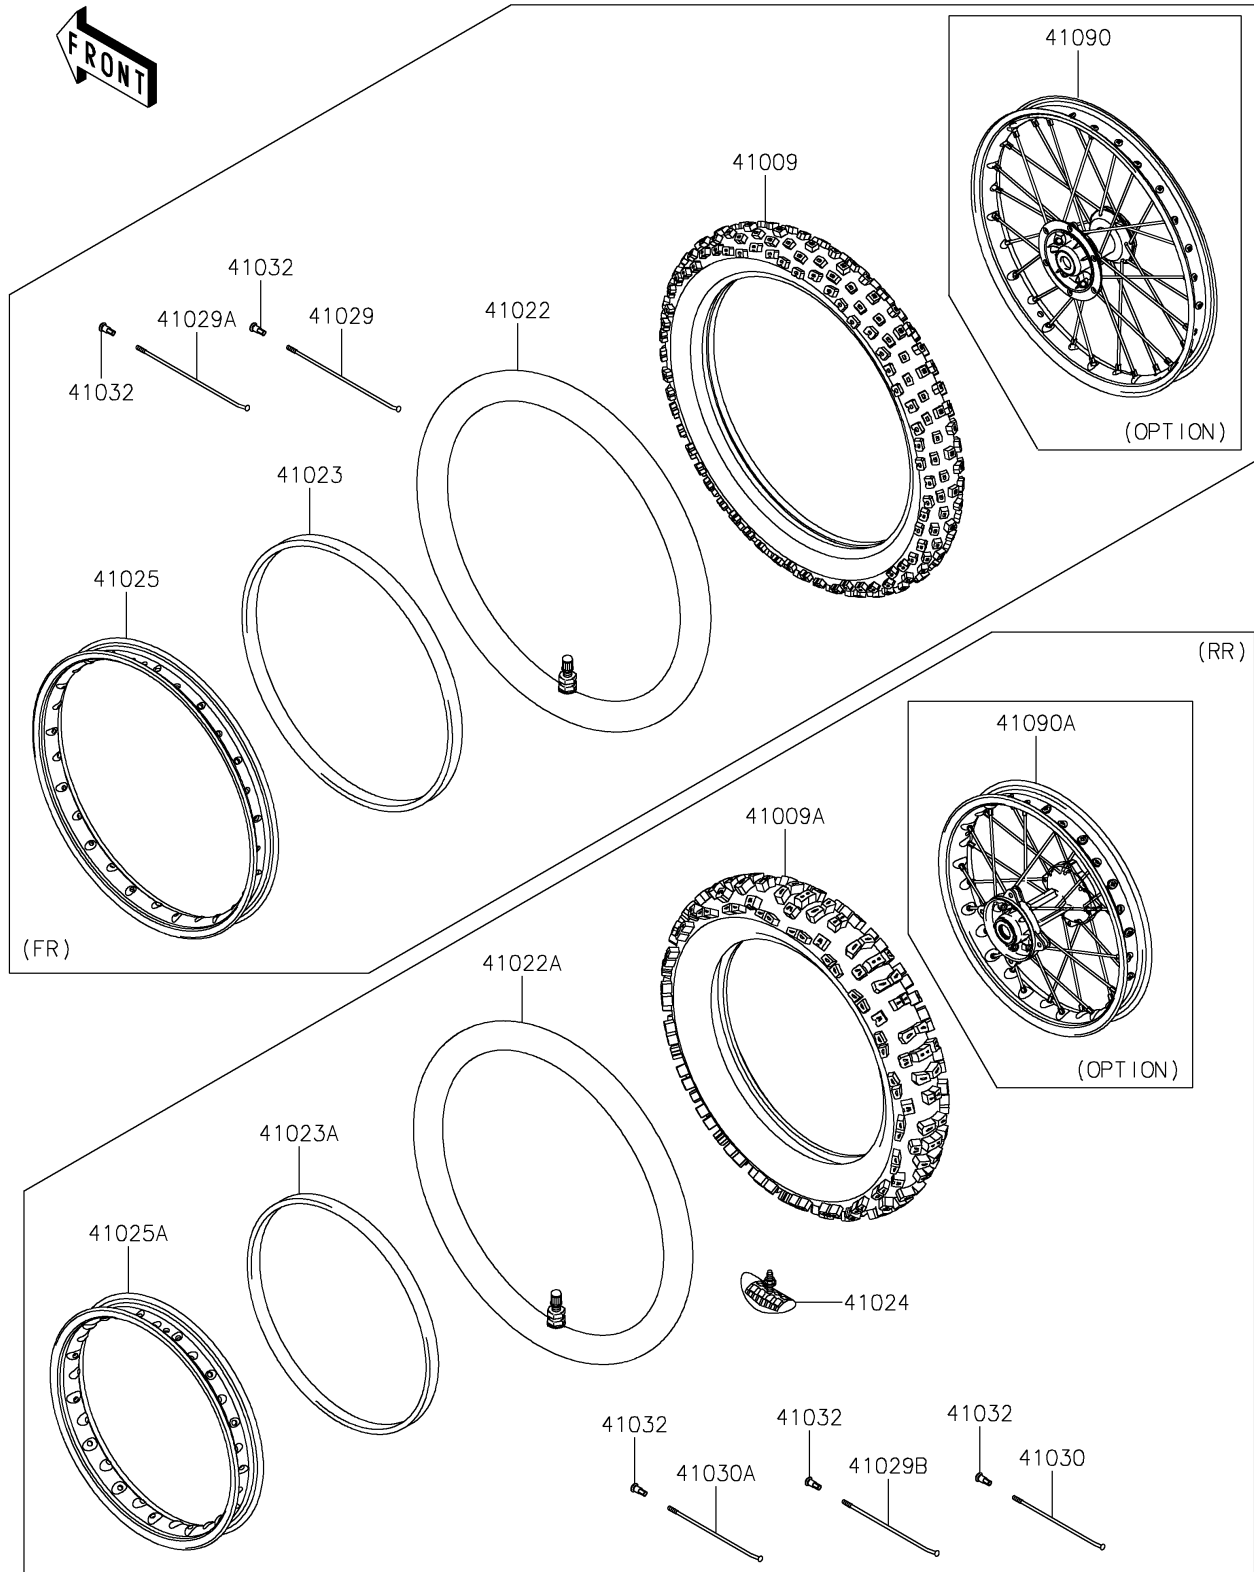

## 2017 KLX® 140 PARTS DIAGRAM

Wheels/Tires

F2210

## 2017 KLX® 140 PARTS LIST

Wheels/Tires

ITEM NAME	PART NUMBER	QUANTITY
TIRE,FR,70/100-17 40M,IX05H (Ref # 41009)	41009-0167	1
TIRE,RR,90/100-14 49M,IX05H (Ref # 41009A)	41009-0168	1
TUBE-TIRE,FR,70/100-17 (Ref # 41022)	41022-0027	1
TUBE-TIRE,RR,90/100-14 (Ref # 41022A)	41022-0028	1
BAND-RIM,FR,70/100-17 (Ref # 41023)	41023-0011	1
BAND-RIM,RR,90/100-14 (Ref # 41023A)	41023-0012	1
STOPPER-RIM,1.60-M(DUNLOP) (Ref # 41024)	41024-010	1
RIM,FR,1.40X17,SILVER (Ref # 41025)	41025-0353-WA	1
RIM,RR,1.60X14,SILVER (Ref # 41025A)	41025-0354-WA	1
SPOKE-INNER,FR,RH,187MMX166D (Ref # 41029)	41029-0041	1
SPOKE-INNER,FR,LH,183MMX166D (Ref # 41029A)	41029-0042	1
SPOKE-INNER,RR,RR,157MMX170D (Ref # 41029B)	41029-0043	1
SPOKE-OUTER,RR,RH,149MMX172D (Ref # 41030)	41030-0013	1
SPOKE-OUTER,RR,LH,153MMX172D (Ref # 41030A)	41030-0014	1
NIPPLE-SPOKE (Ref # 41032)	41032-0010	1
WHEEL,FR,1.40X17,SILVER (Ref # 41090)	41090-0053-WA	1
WHEEL,RR,1.60X14,SILVER (Ref # 41090A)	41090-0055-WA	1