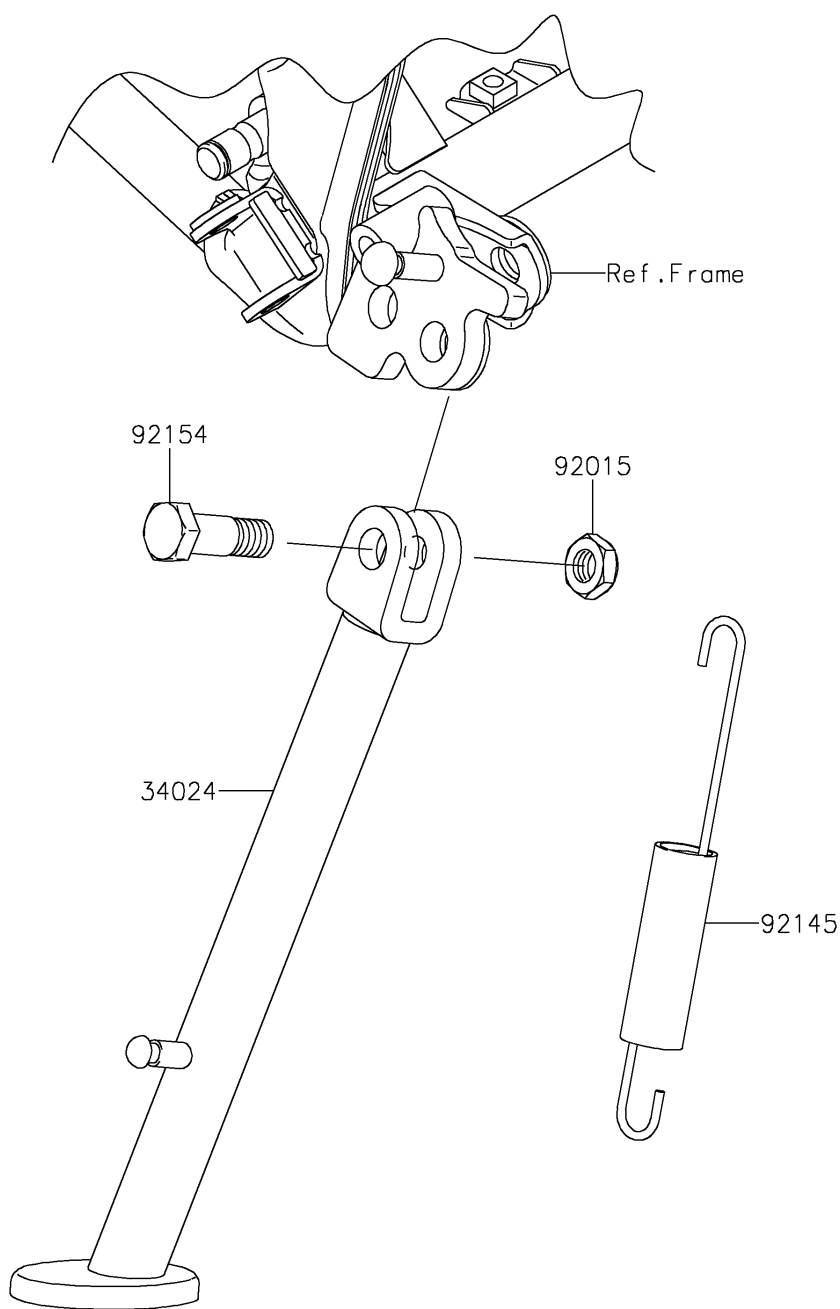

2017 KLX®140 PARTS DIAGRAM

Stand(s)

F2190

2017 KLX®140 PARTS LIST

Stand(s)

| ITEM NAME | PART NUMBER | QUANTITY |
|-----------------------------------|----------------|----------|
| STAND-SIDE,P.SILVER (Ref # 34024) | 34024-0062-458 | 1 |
| NUT,LOCK,10MM,BLACK (Ref # 92015) | 92015-1188 | 1 |
| SPRING,SIDE STAND (Ref # 92145) | 92145-0584 | 1 |
| BOLT,SIDE STAND (Ref # 92154) | 92154-0412 | 1 |