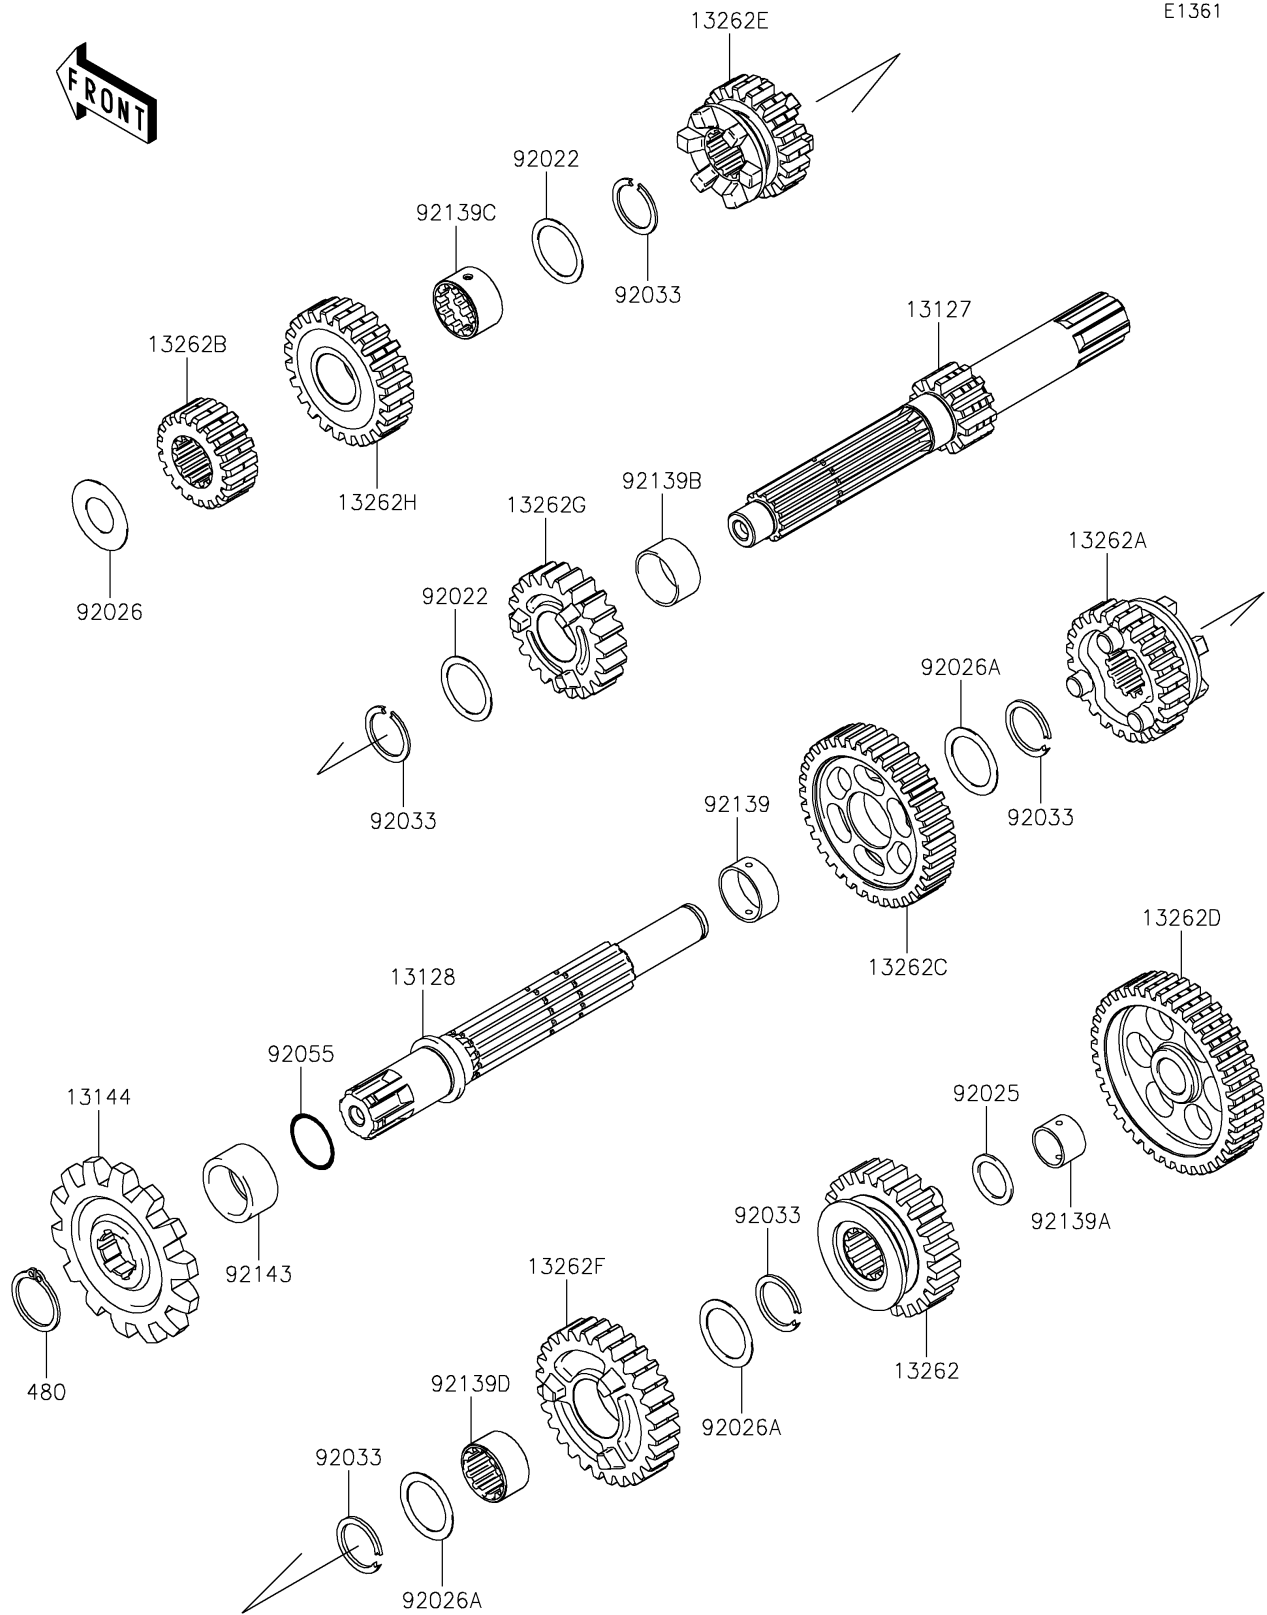

2017 KLX® 140 PARTS DIAGRAM

Transmission

E1361

2017 KLX® 140 PARTS LIST

Transmission

ITEM NAME	PART NUMBER	QUANTITY
SHAFT-TRANSMISSION INPUT,15T (Ref # 13127)	13127-0074	1
SHAFT-TRANSMISSION OUTPUT (Ref # 13128)	13128-0051	1
SPROCKET-OUTPUT,14T (Ref # 13144)	13144-0049	1
GEAR,OUTPUT 4TH,26T (Ref # 13262)	13262-0459	1
GEAR,OUTPUT 5TH,24T (Ref # 13262A)	13262-0502	1
GEAR,INPUT 2ND,19T (Ref # 13262B)	13262-0577	1
GEAR,OUTPUT 2ND,36T (Ref # 13262C)	13262-0578	1
GEAR,OUTPUT LOW,40T (Ref # 13262D)	13262-0579	1
GEAR,INPUT 3RD,19T (Ref # 13262E)	13262-0662	1
GEAR,OUTPUT 3RD,28T (Ref # 13262F)	13262-0738	1
GEAR,INPUT 4TH,22T (Ref # 13262G)	13262-0769	1
GEAR,INPUT 5TH,24T (Ref # 13262H)	13262-0770	1
CIRCLIP-TYPE-C,17MM (Ref # 480)	480J1700	1
WASHER,17.3X22X0.5 (Ref # 92022)	92022-1799	1
SHIM (Ref # 92025)	92025-1280	1
SPACER (Ref # 92026)	92026-0727	1
SPACER,17.2X23X0.5 (Ref # 92026A)	92026-1037	1
RING-SNAP,17MM (Ref # 92033)	92033-1060	1
RING-O,16.8X1.9 (Ref # 92055)	92055-0151	1
BUSHING (Ref # 92139)	92139-0001	1
BUSHING,12X14X9.4 (Ref # 92139A)	92139-0002	1
BUSHING,17X19X9.5 (Ref # 92139B)	92139-0282	1
BUSHING,14.5X17.25X11.0 (Ref # 92139C)	92139-0283	1
BUSHING (Ref # 92139D)	92139-0286	1
COLLAR,SPROCKET (Ref # 92143)	92143-1680	1