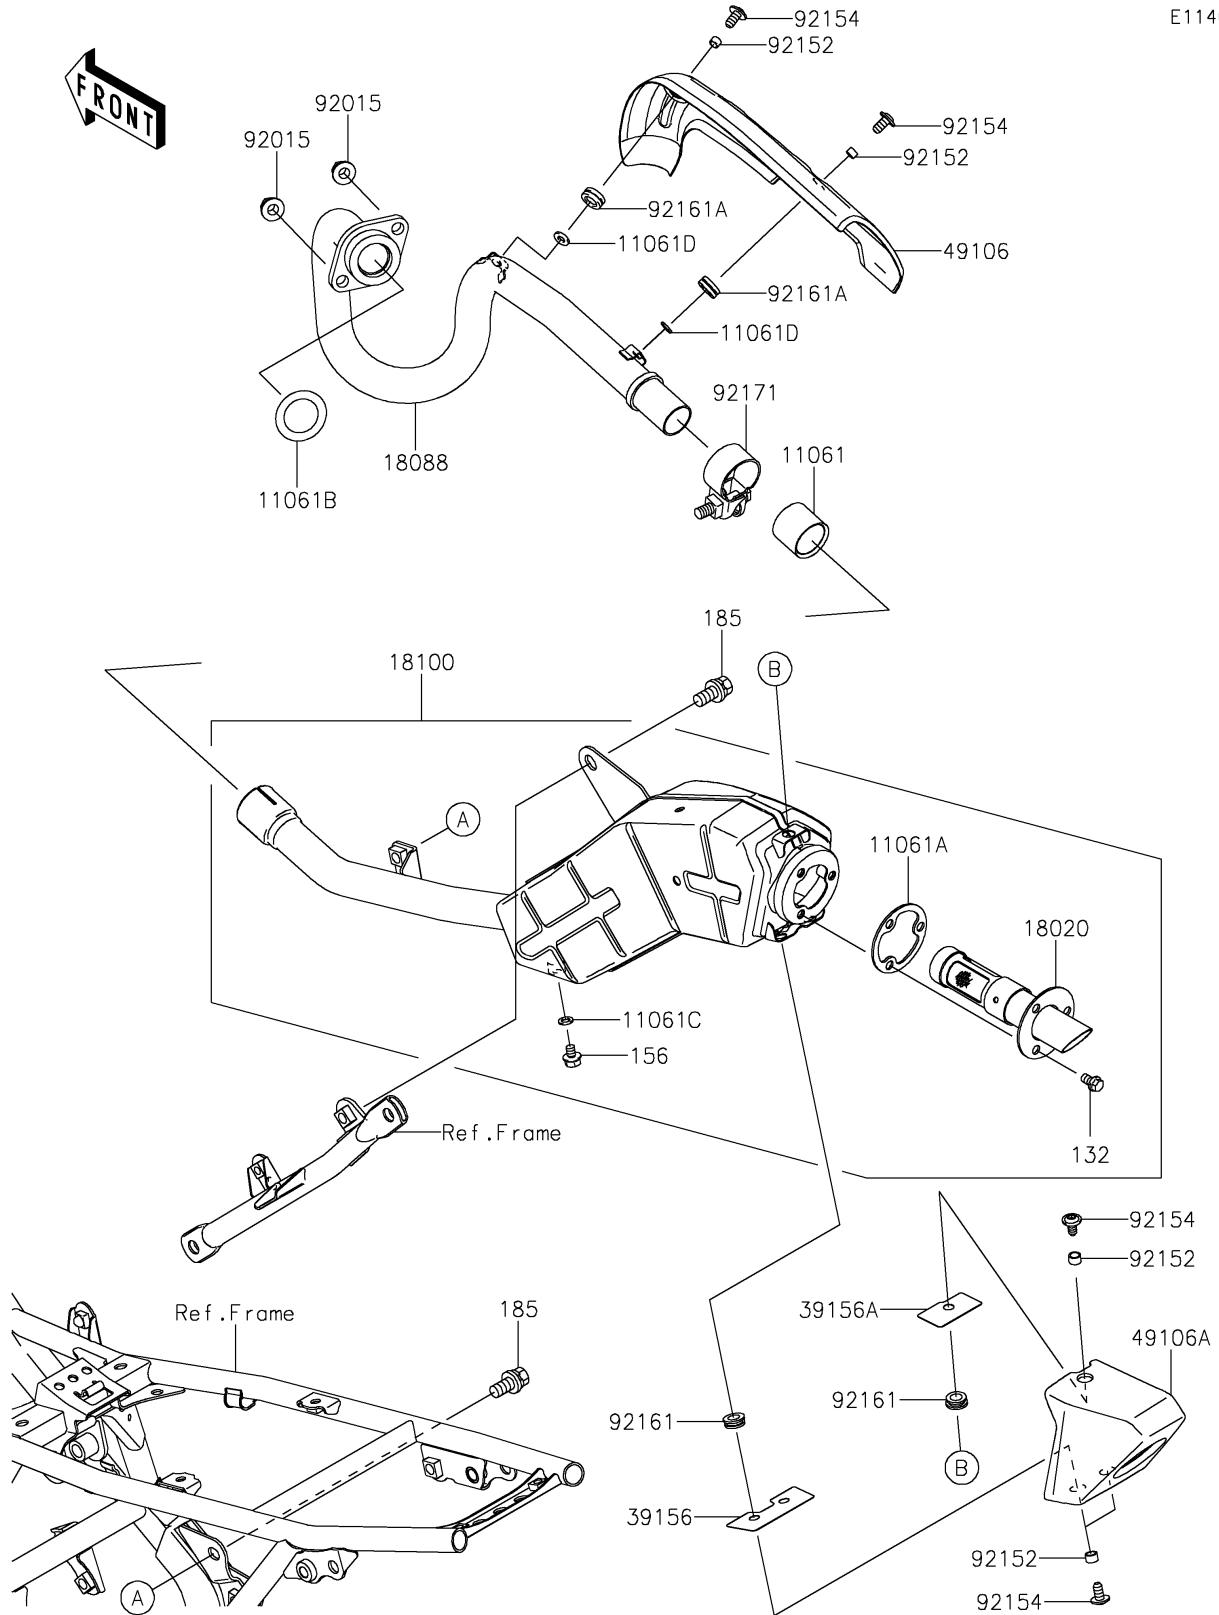

2017 KLX® 140 PARTS DIAGRAM

Muffler(s)

E1140

2017 KLX® 140 PARTS LIST

Muffler(s)

| ITEM NAME | PART NUMBER | QUANTITY |
|--|-------------|----------|
| GASKET,MUFFLER JOINT (Ref # 11061) | 11061-0207 | 1 |
| GASKET (Ref # 11061A) | 11061-0301 | 1 |
| GASKET,EXHAUST PIPE (Ref # 11061B) | 11061-0322 | 1 |
| GASKET,DRAIN (Ref # 11061C) | 11061-0875 | 1 |
| GASKET,5.8X12X1.5 (Ref # 11061D) | 11061-1148 | 1 |
| BOLT-FLANGED-SMALL,6X10 (Ref # 132) | 132BB0610 | 1 |
| BOLT-WP,6X10 (Ref # 156) | 156R0610 | 1 |
| BAFFLE (Ref # 18020) | 18020-0058 | 1 |
| PIPE-EXHAUST (Ref # 18088) | 18088-0429 | 1 |
| BODY-ASSY-MUFFLER (Ref # 18100) | 18100-0556 | 1 |
| BOLT-UPSET-WSP-SMALL,8X16 (Ref # 185) | 185BA0816 | 1 |
| PAD,MUFFLER COVER,INNER,LWR (Ref # 39156) | 39156-0552 | 1 |
| PAD,MUFFLER COVER,INNER,UPP (Ref # 39156A) | 39156-0553 | 1 |
| COVER-MUFFLER,EX. PIPE (Ref # 49106) | 49106-0066 | 1 |
| COVER-MUFFLER,TAIL CAP (Ref # 49106A) | 49106-0081 | 1 |
| NUT,8MM (Ref # 92015) | 92015-1143 | 1 |
| COLLAR,6.5X8.5X5.5 (Ref # 92152) | 92152-0612 | 1 |
| BOLT,SOCKET,6X12 (Ref # 92154) | 92154-0042 | 1 |
| DAMPER (Ref # 92161) | 92161-0545 | 1 |
| DAMPER (Ref # 92161A) | 92161-1475 | 1 |
| CLAMP (Ref # 92171) | 92171-0593 | 1 |