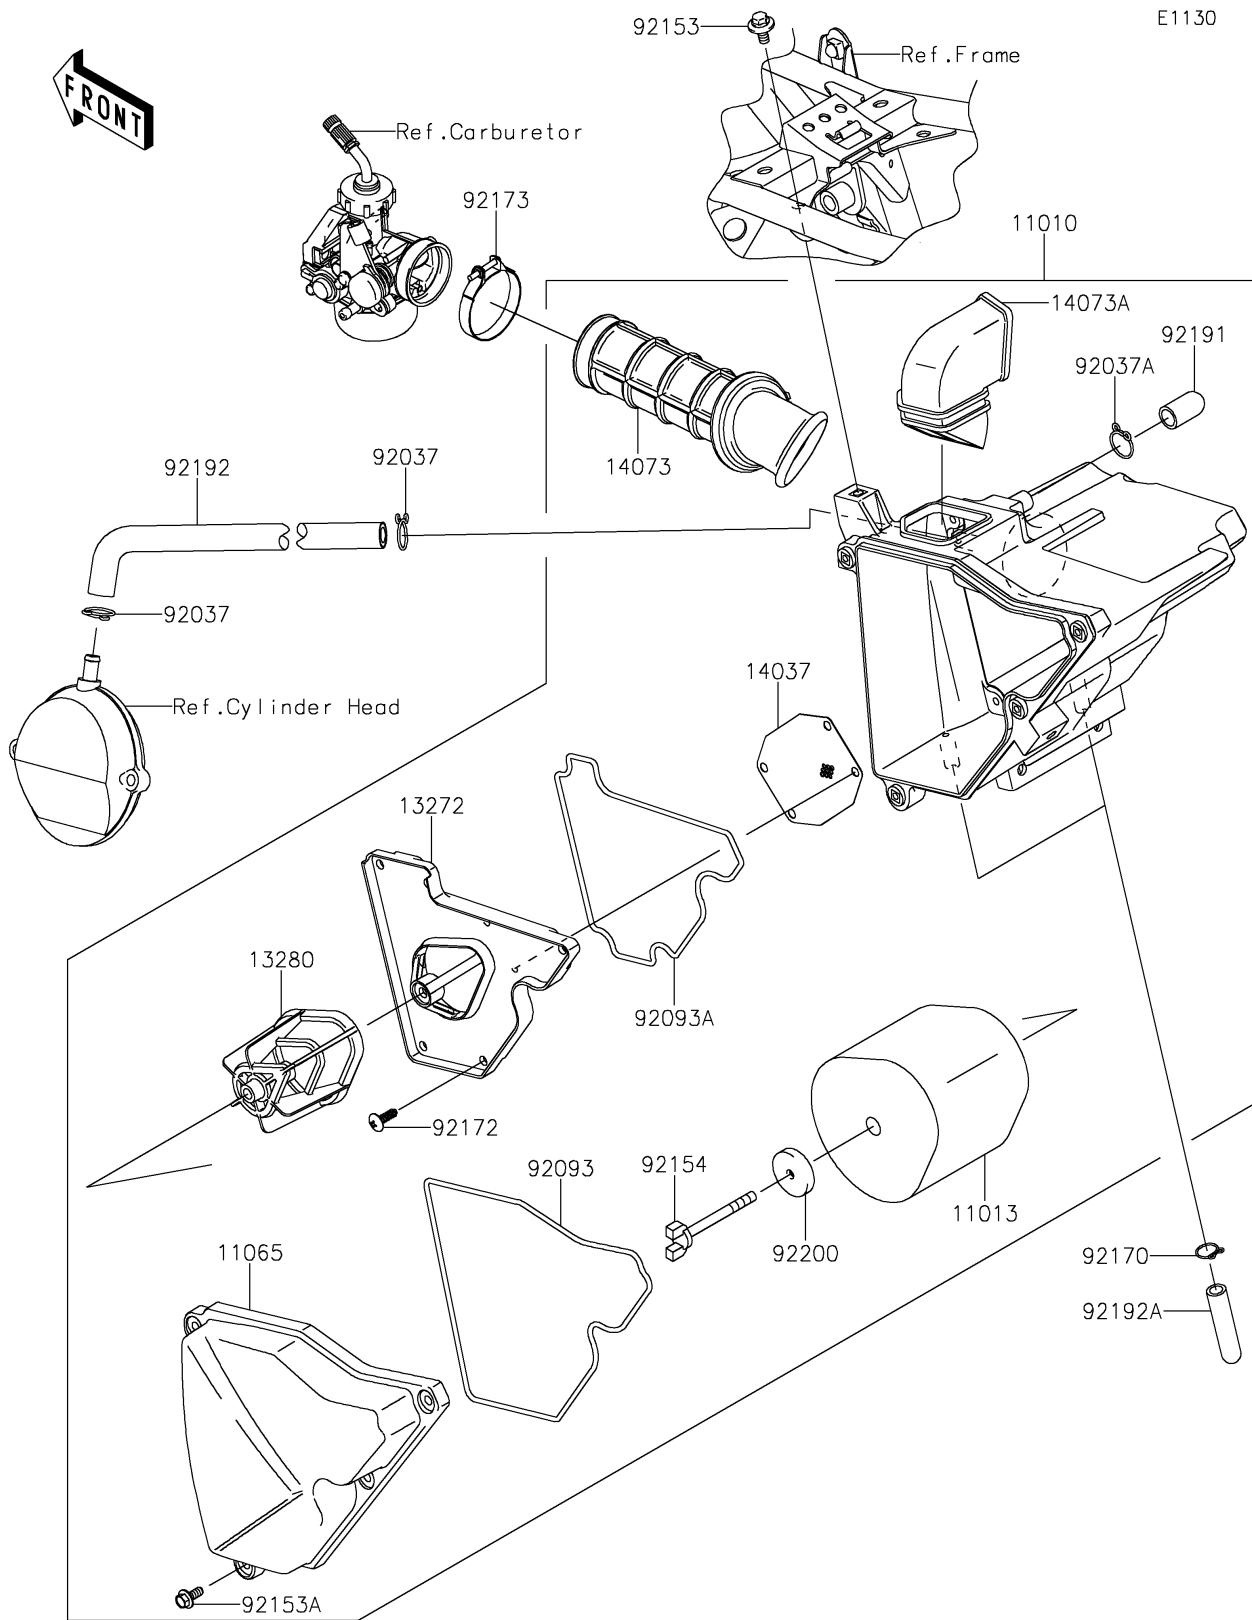

2017 KLX® 140 PARTS DIAGRAM

Air Cleaner

2017 KLX® 140 PARTS LIST

Air Cleaner

ITEM NAME	PART NUMBER	QUANTITY
FILTER-ASSY-AIR,F.BLACK (Ref # 11010)	11010-0849-6Z	1
ELEMENT-AIR FILTER (Ref # 11013)	11013-0025	1
CAP (Ref # 11065)	11065-0210	1
PLATE (Ref # 13272)	13272-1883	1
HOLDER (Ref # 13280)	13280-0831	1
SCREEN (Ref # 14037)	14037-0074	1
DUCT,CARB. (Ref # 14073)	14073-0171	1
DUCT,INTAKE (Ref # 14073A)	14073-0791	1
CLAMP,12.5MM (Ref # 92037)	92037-1271	1
CLAMP,14.5MM (Ref # 92037A)	92037-1900	1
SEAL,L=620 (Ref # 92093)	92093-0094	1
SEAL,L=520 (Ref # 92093A)	92093-0103	1
BOLT,FLANGED,6X14 (Ref # 92153)	92153-0936	1
BOLT,WP,5X14 (Ref # 92153A)	92153-1882	1
BOLT,6X60 (Ref # 92154)	92154-2790	1
CLAMP,11.6MM (Ref # 92170)	92170-1796	1
SCREW,5X16 (Ref # 92172)	92172-1211	1
CLAMP (Ref # 92173)	92173-0991	1
TUBE,DRAIN (Ref # 92191)	92191-1685	1
TUBE,BREATHING (Ref # 92192)	92192-0473	1
TUBE,A/C-DRAIN (Ref # 92192A)	92192-0921	1
WASHER,6.5X26X2 (Ref # 92200)	92200-0394	1