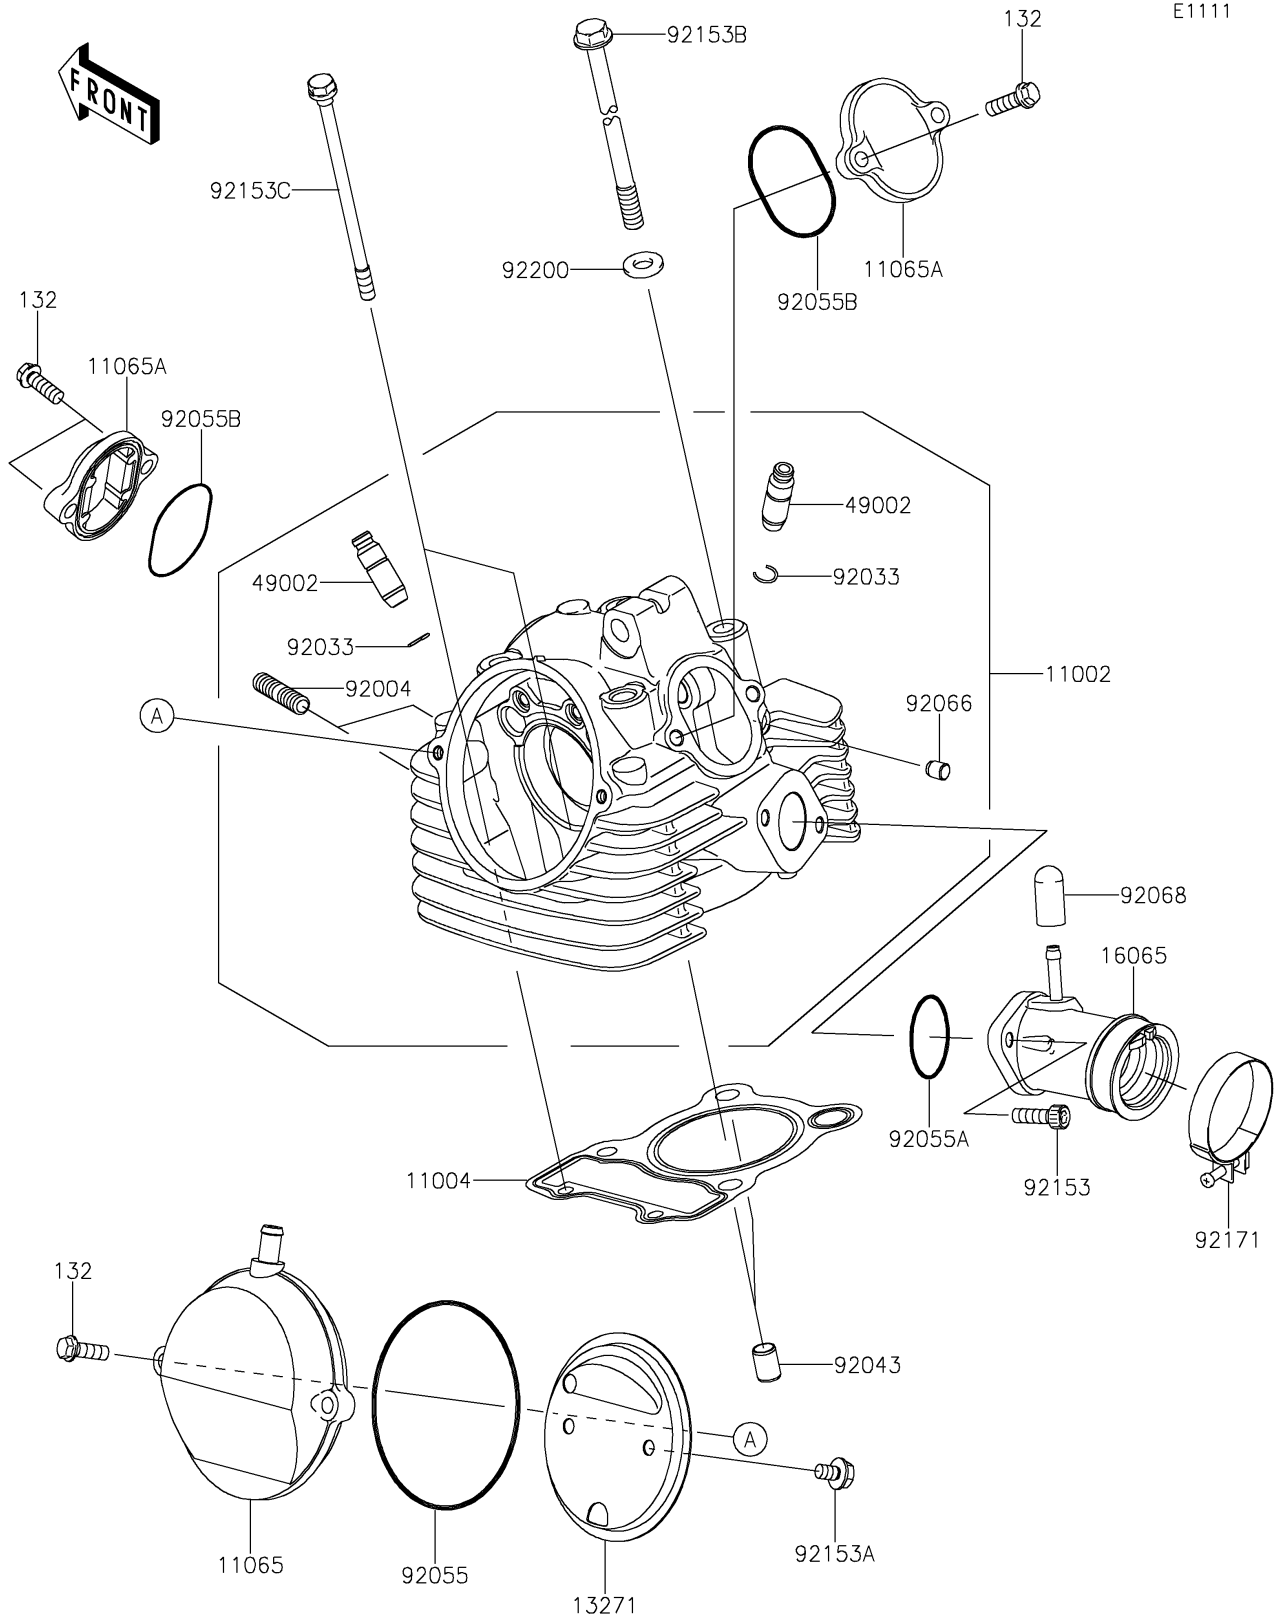

2017 KLX® 140 PARTS DIAGRAM

Cylinder Head

E1111

2017 KLX® 140 PARTS LIST

Cylinder Head

ITEM NAME	PART NUMBER	QUANTITY
HEAD-ASSY-CYLINDER (Ref # 11002)	11002-0061	1
GASKET-HEAD (Ref # 11004)	11004-0065	1
CAP (Ref # 11065)	11065-0212	1
CAP, VALVE ADJUSTING (Ref # 11065A)	11065-0252	1
BOLT-FLANGED-SMALL, 6X20 (Ref # 132)	132BA0620	1
PLATE, BREATHER (Ref # 13271)	13271-1844	1
HOLDER-CARBURETOR (Ref # 16065)	16065-0054	1
GUIDE-VALVE (Ref # 49002)	49002-0019	1
STUD, 8X22 (Ref # 92004)	92004-1217	1
RING-SNAP (Ref # 92033)	92033-1247	1
PIN, 8.2X10X14 (Ref # 92043)	92043-1264	1
RING-O, 86X1.9 (Ref # 92055)	92055-0202	1
RING-O, 32MM (Ref # 92055A)	92055-1256	1
RING-O, ADJUST CAP (Ref # 92055B)	92055-1655	1
PLUG, OIL LINE, 7.2X8 (Ref # 92066)	92066-1012	1
PLUG, 12X25 (Ref # 92068)	92068-006	1
BOLT, 6X20 (Ref # 92153)	92153-0481	1
BOLT, 6X10 (Ref # 92153A)	92153-1140	1
BOLT, 8X201 (Ref # 92153B)	92153-1141	1
BOLT, FLANGED, 6X110 (Ref # 92153C)	92153-1970	1
CLAMP (Ref # 92171)	92171-0691	1
WASHER, 8.2X17X2.3 (Ref # 92200)	92200-1631	1