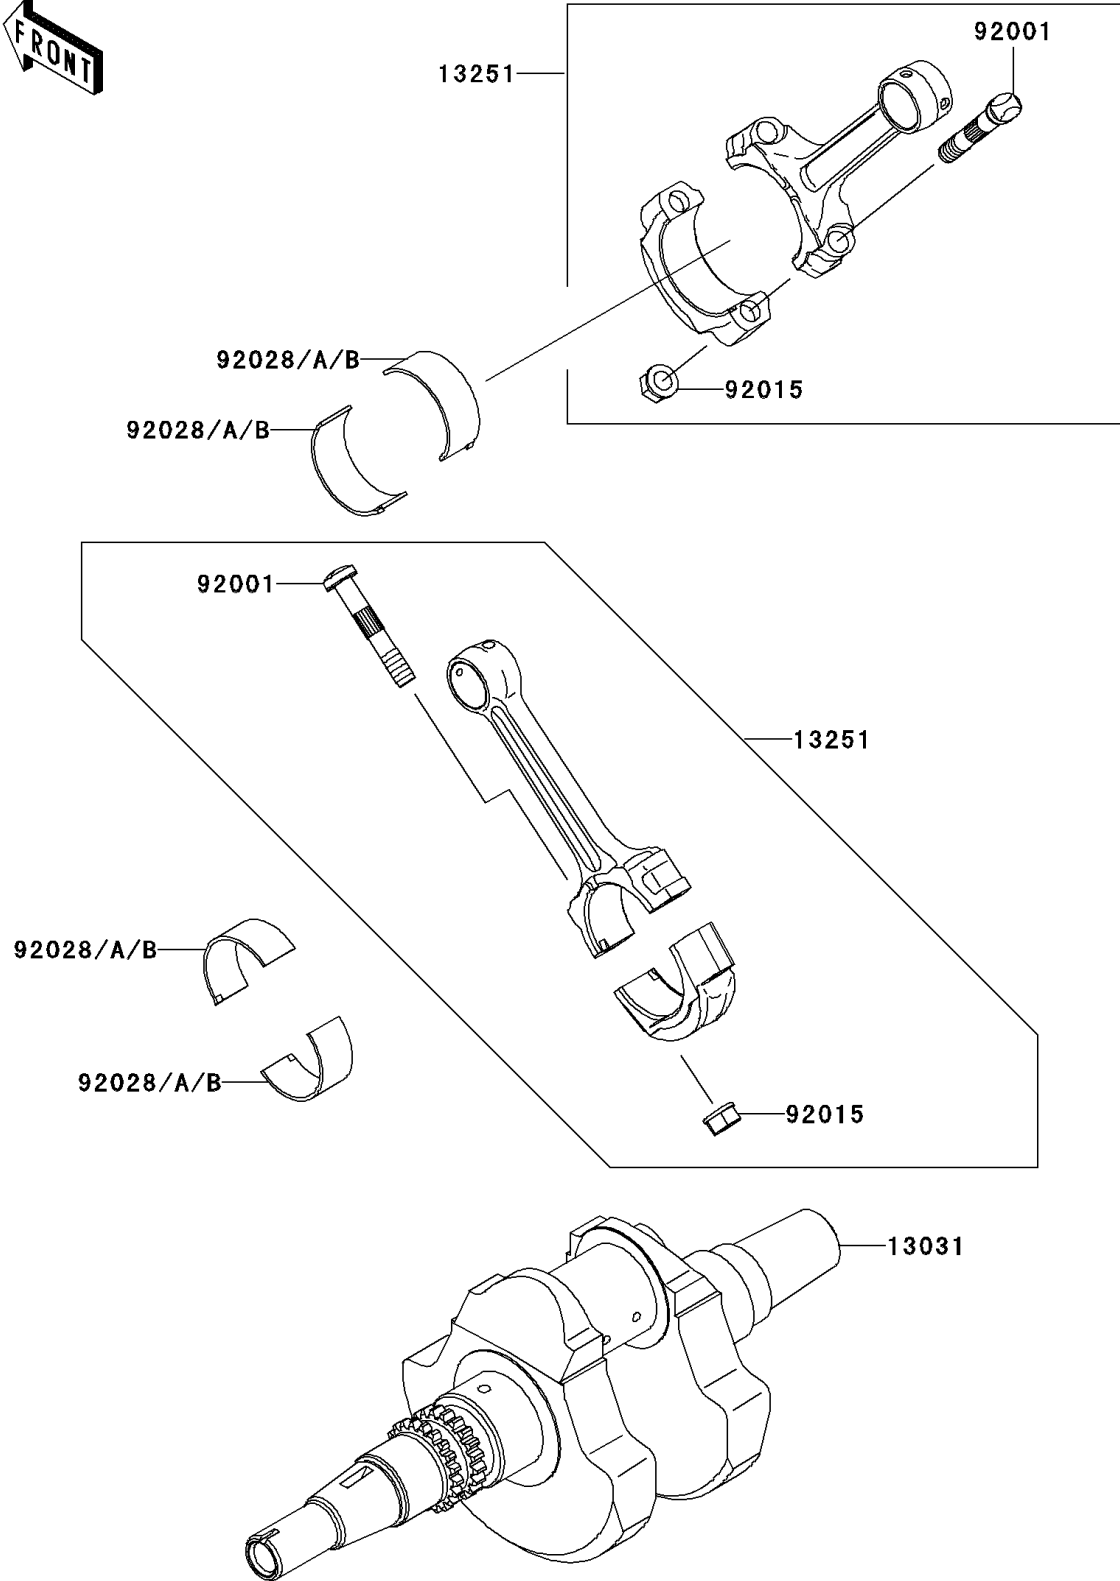

2005 Brute Force 650 4x4 PARTS DIAGRAM

Crankshaft

E1321

2005 Brute Force 650 4x4 PARTS LIST

Crankshaft

ITEM NAME	PART NUMBER	QUANTITY
CRANKSHAFT-COMP (Ref # 13031)	13031-1473	1
ROD-ASSY-CONNECTING (Ref # 13251)	13251-1130	2
BOLT,CONNECTING ROD (Ref # 92001)	92001-1980	4
NUT,FLANGED,8MM (Ref # 92015)	92015-1311	4
BUSHING,CONNECTING ROD,GREEN (Ref # 92028)	92028-1961	AR
BUSHING,CONNECTING ROD,YELLOW (Ref # 92028A)	92028-1962	4
BUSHING,CONNECTING ROD,BROWN (Ref # 92028B)	92028-1963	AR