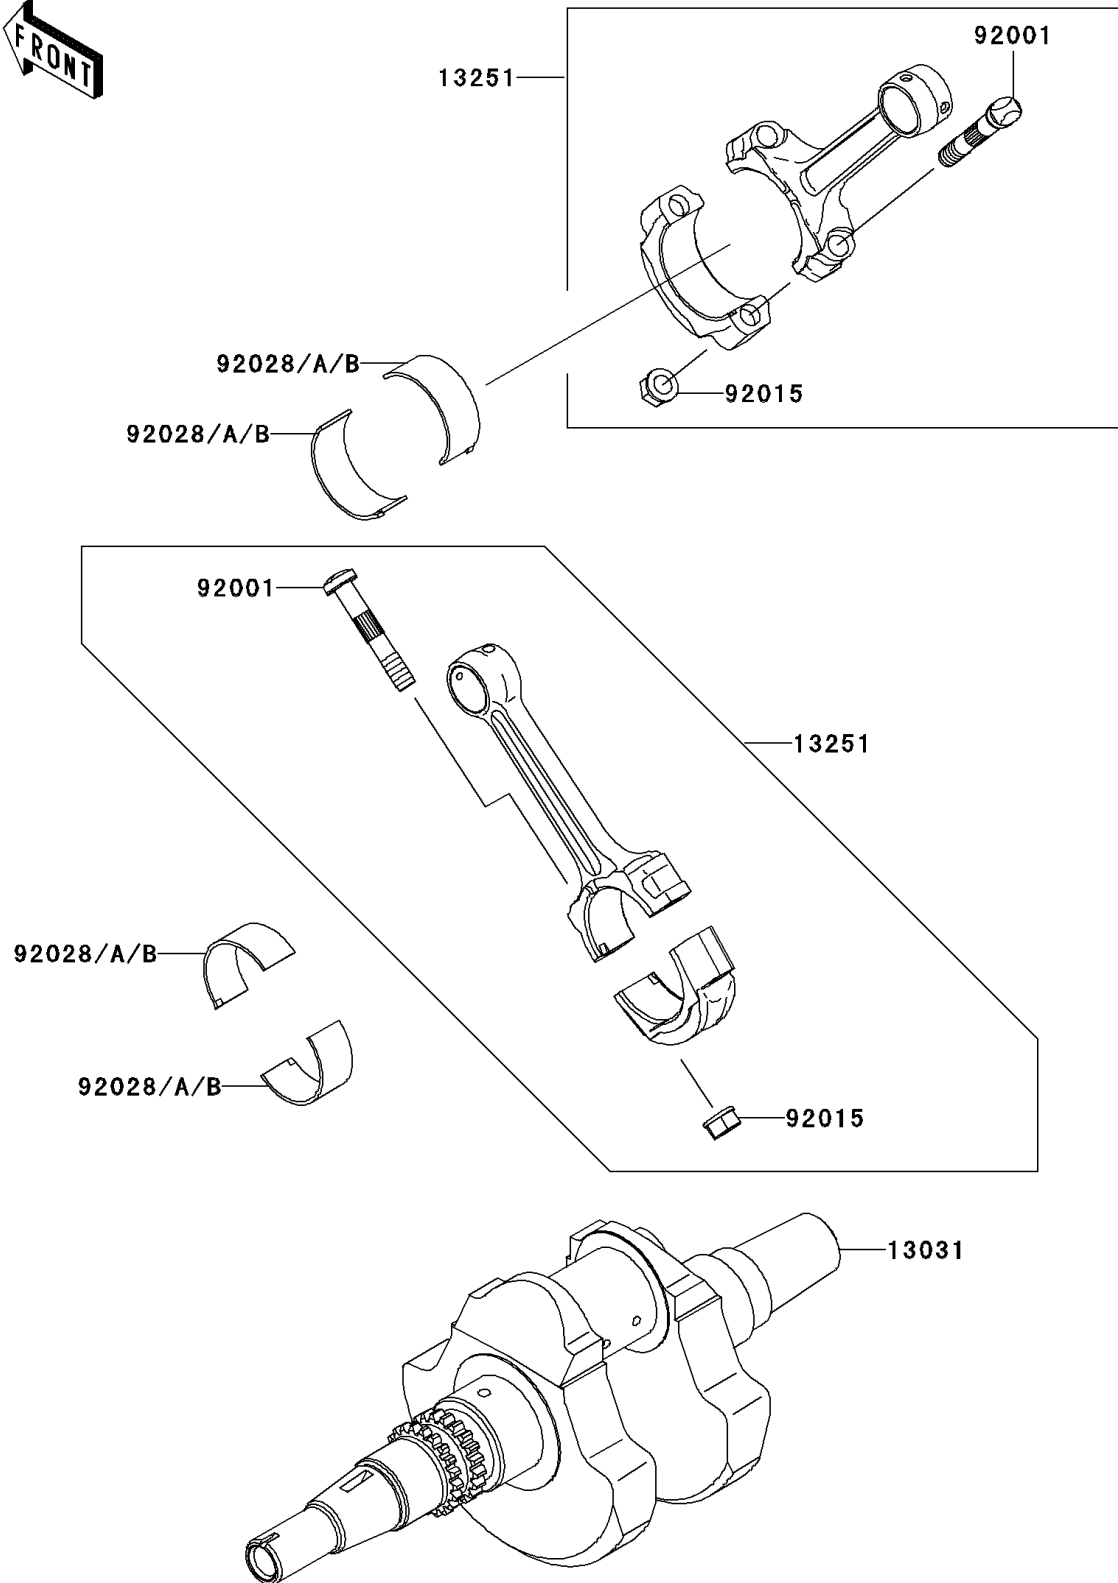

2005 Brute Force 650 4x4 PARTS DIAGRAM

Crankshaft

E1321

2005 Brute Force 650 4x4 PARTS LIST

Crankshaft

ITEM NAME	PART NUMBER	QUANTITY
CRANKSHAFT-COMP (Ref # 13031)	13031-1473	1
ROD-ASSY-CONNECTING (Ref # 13251)	13251-1130	1
BOLT,CONNECTING ROD (Ref # 92001)	92001-1980	1
NUT,FLANGED,8MM (Ref # 92015)	92015-1311	1
BUSHING,CONNECTING ROD,GREEN (Ref # 92028)	92028-1961	1
BUSHING,CONNECTING ROD,YELLOW (Ref # 92028A)	92028-1962	1
BUSHING,CONNECTING ROD,BROWN (Ref # 92028B)	92028-1963	1