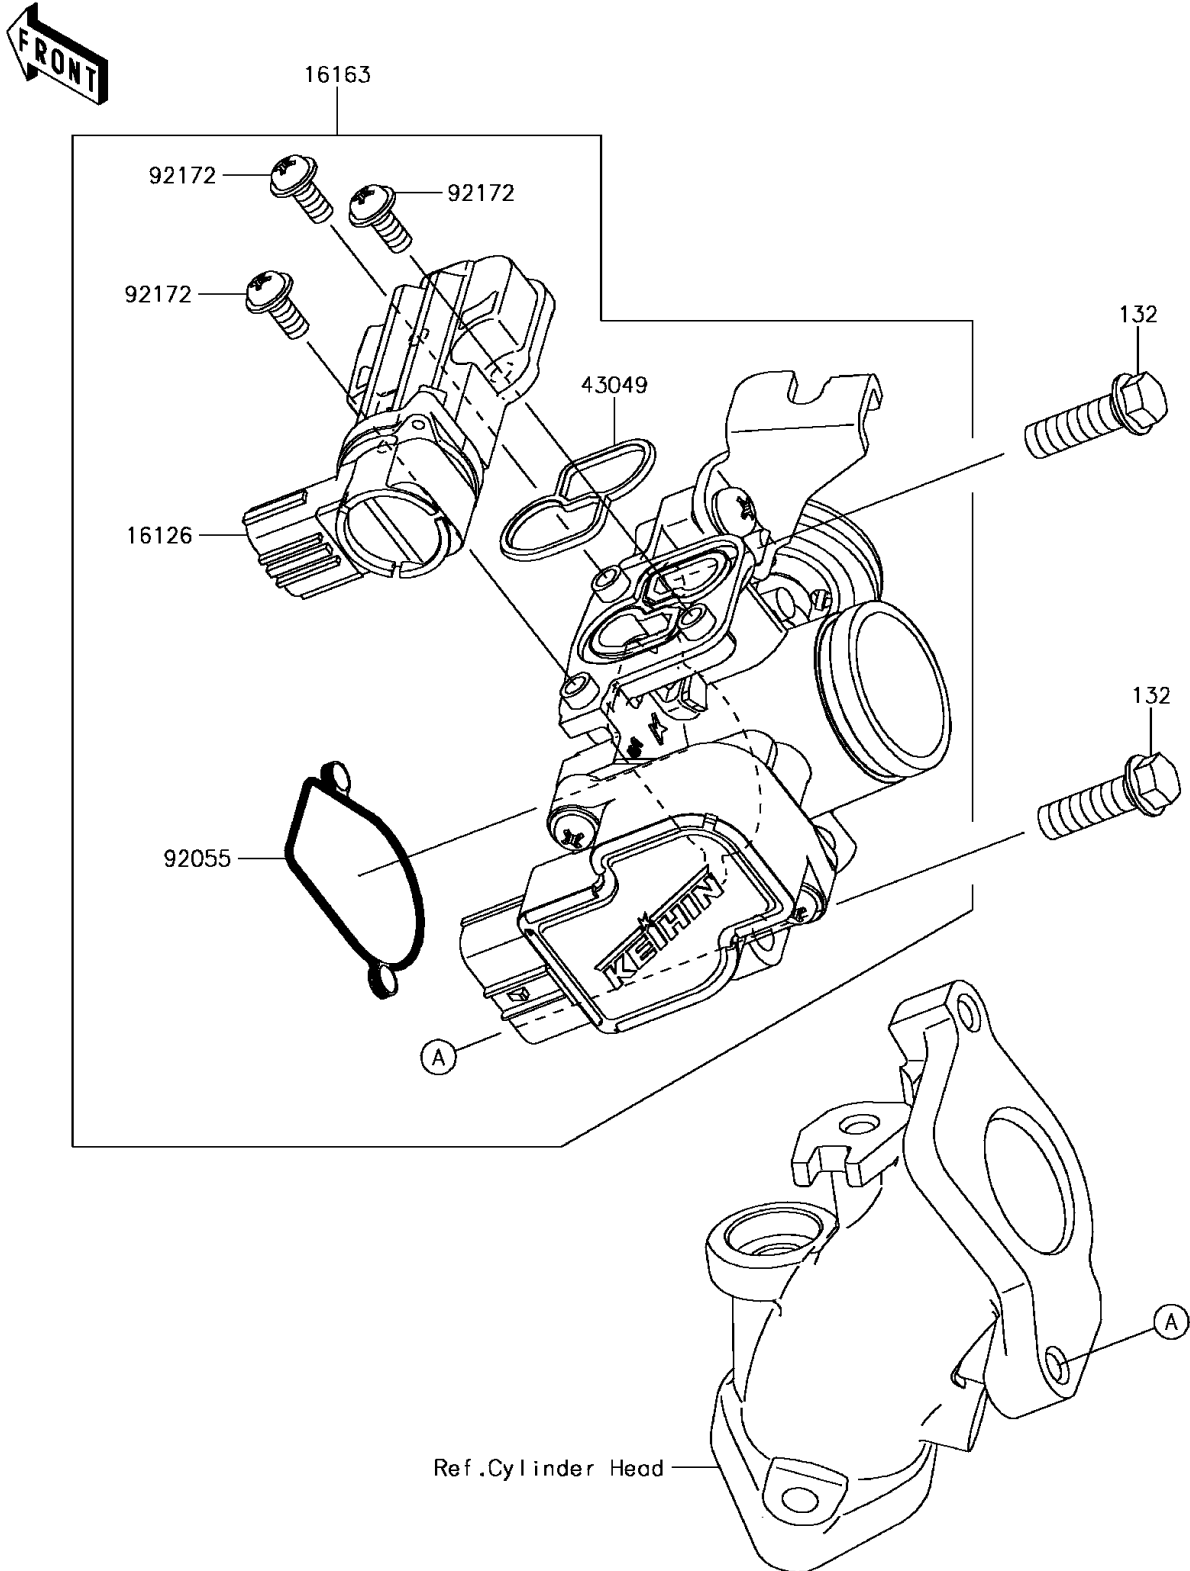

2017 Z125 Pro KRT Edition PARTS DIAGRAM

Throttle

E1510

2017 Z125 Pro KRT Edition PARTS LIST

Throttle

ITEM NAME	PART NUMBER	QUANTITY
BOLT-FLANGED-SMALL,6X20 (Ref # 132)	132BA0620	2
VALVE,ISC (Ref # 16126)	16126-0741	1
THROTTLE-ASSY (Ref # 16163)	16163-0862	1
PACKING (Ref # 43049)	43049-0561	1
RING-O (Ref # 92055)	92055-0879	1
SCREW (Ref # 92172)	92172-1136	3