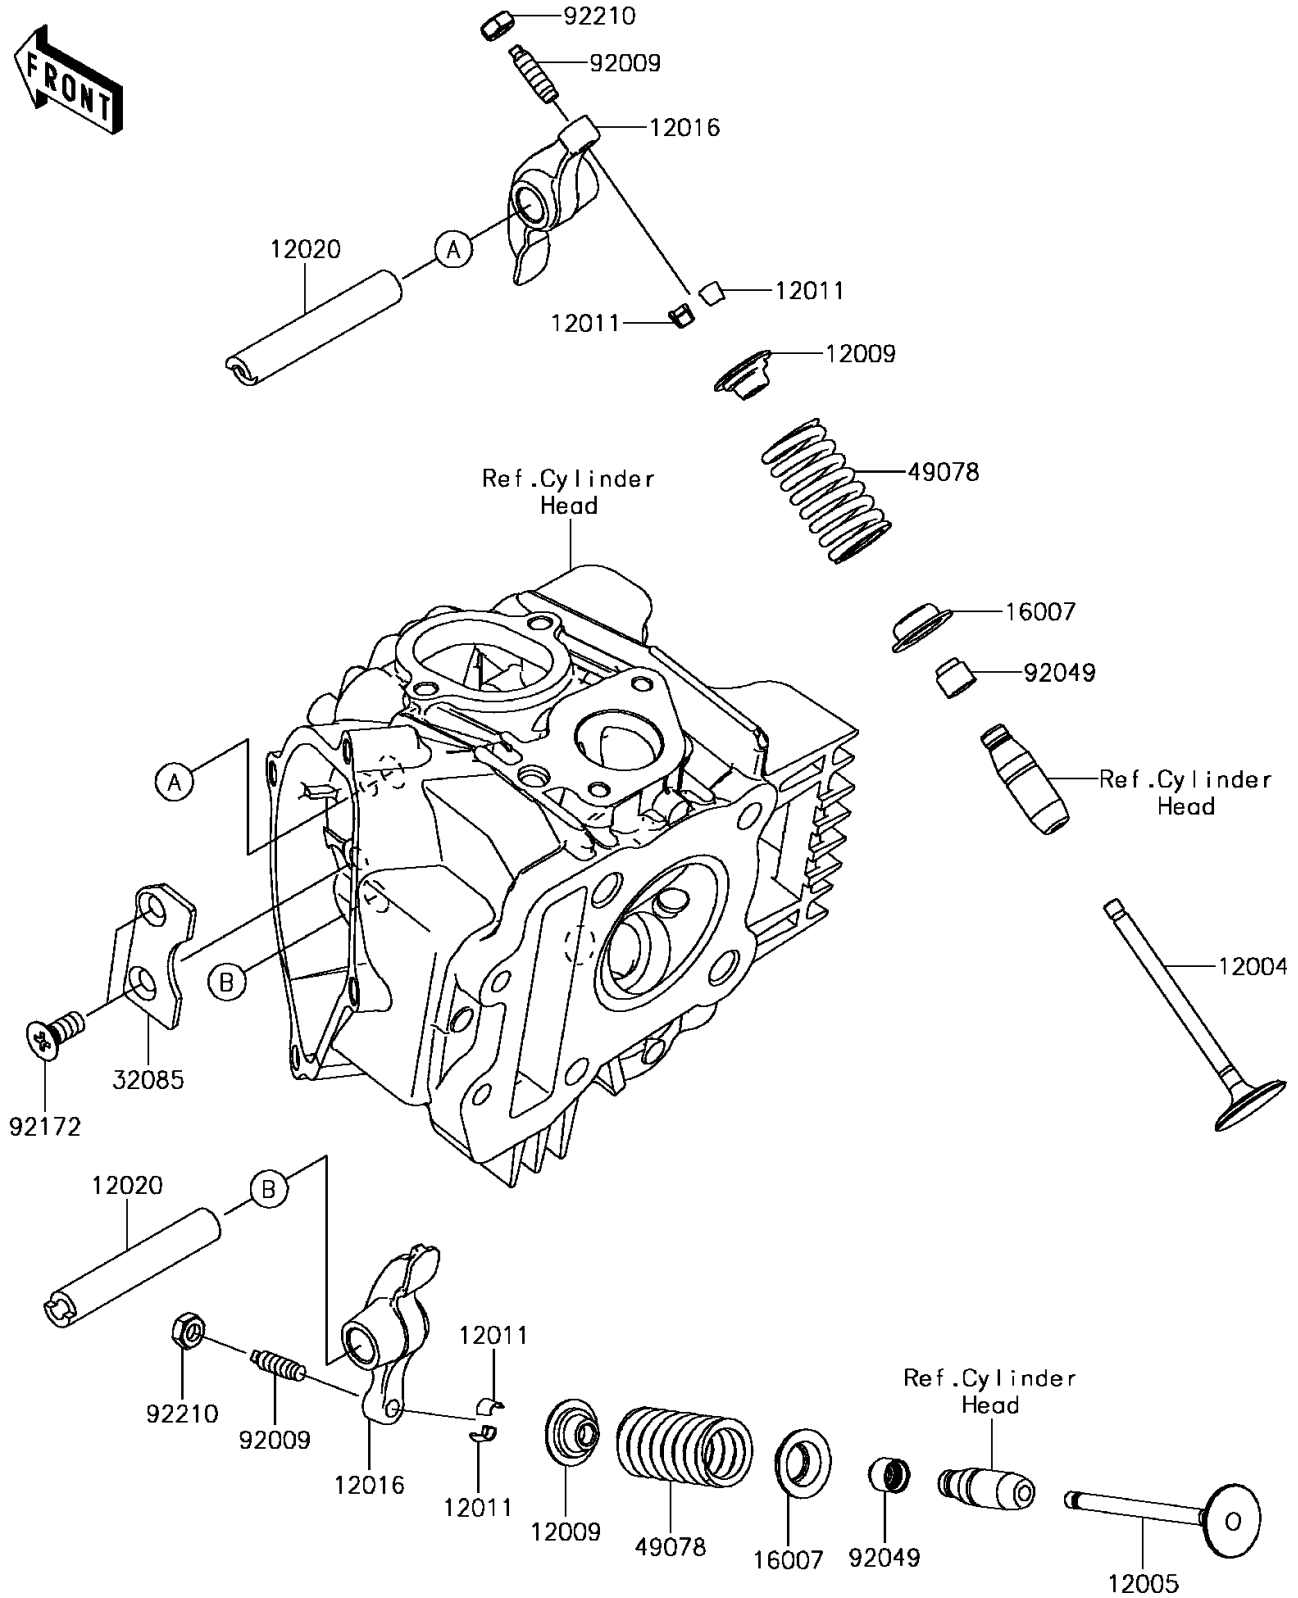

# 2017 Z125 Pro KRT Edition PARTS DIAGRAM

Valve(s)

E1210

## 2017 Z125 Pro KRT Edition PARTS LIST

Valve(s)

ITEM NAME	PART NUMBER	QUANTITY
VALVE-INTAKE (Ref # 12004)	12004-0710	1
VALVE-EXHAUST (Ref # 12005)	12005-0713	1
RETAINER-VALVE SPRING (Ref # 12009)	12009-1073	2
COLLET (Ref # 12011)	12011-1053	4
ARM-ROCKER (Ref # 12016)	12016-0001	2
SHAFT-ROCKER (Ref # 12020)	12020-0010	2
SEAT-SPRING,VALVE (Ref # 16007)	16007-1187	2
STOPPER (Ref # 32085)	32085-1553	1
SPRING-ENGINE VALVE (Ref # 49078)	49078-1151	2
SCREW,VALVE ADJUST (Ref # 92009)	92009-1109	2
SEAL-OIL, VSB 4.3 7.5 5.3 8.3 (Ref # 92049)	92049-1349	2
SCREW,6X15 (Ref # 92172)	92172-0143	2
NUT,VALVE ADJUST LOCK (Ref # 92210)	92210-1491	2