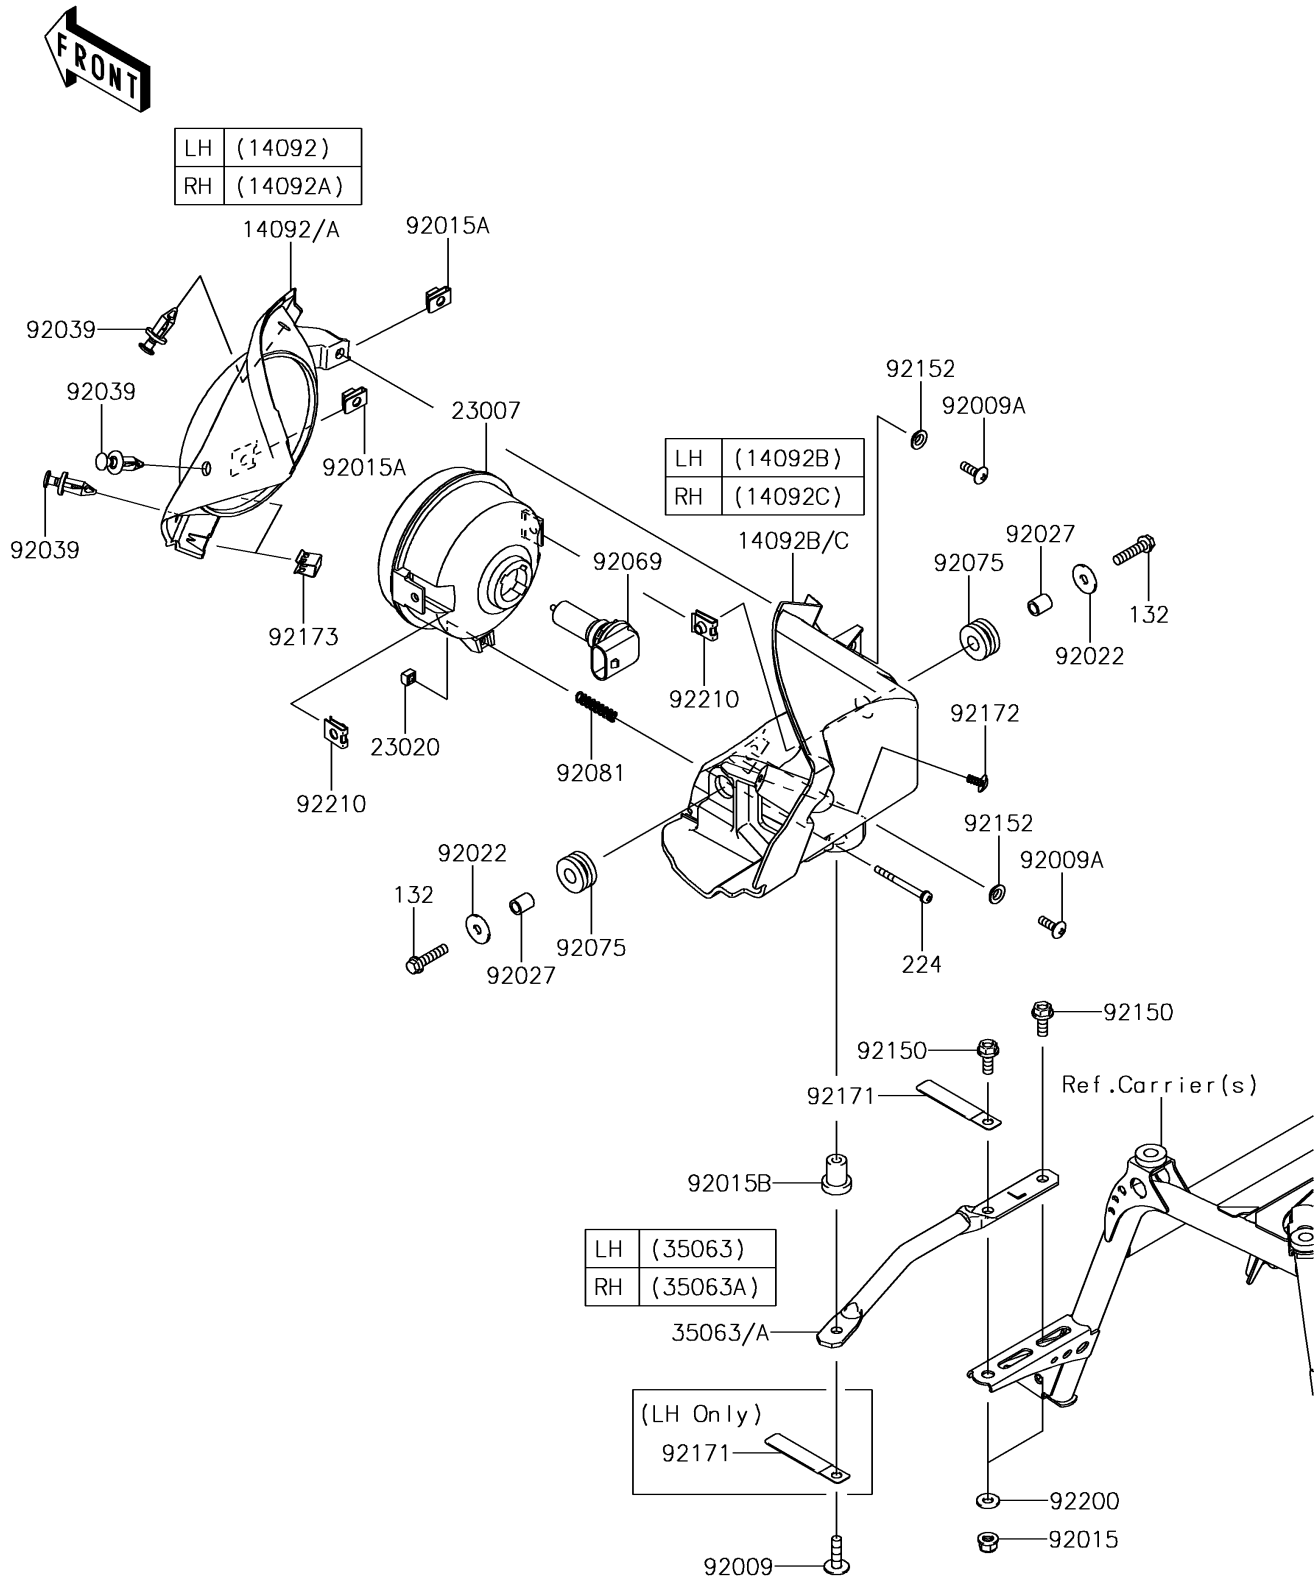

## 2019 BRUTE FORCE® 750 4x4i EPS PARTS DIAGRAM

Headlight(s)

F2710

## 2019 BRUTE FORCE® 750 4x4i EPS PARTS LIST

Headlight(s)

ITEM NAME	PART NUMBER	QUANTITY
BOLT-FLANGED-SMALL,6X25 (Ref # 132)	132BA0625	1
COVER,HEAD LAMP,LH,F.BLACK (Ref # 14092)	14092-0190-6Z	1
COVER,HEAD LAMP,RH,F.BLACK (Ref # 14092A)	14092-0191-6Z	1
COVER,RR HEAD LAMP,LH (Ref # 14092B)	14092-0192	1
COVER,RR HEAD LAMP,RH (Ref # 14092C)	14092-0193	1
SCREW-PAN-WP-CROS,4X45 (Ref # 224)	224AA0445	1
LENS-COMP,HEAD LAMP (Ref # 23007)	23007-0096	1
NUT,4MM,FOCUS ADJUST (Ref # 23020)	23020-018	1
STAY,HEAD LAMP,LH (Ref # 35063)	35063-0806	1
STAY,HEAD LAMP,RH (Ref # 35063A)	35063-0807	1
SCREW,6X22,BLACK (Ref # 92009)	92009-1256	1
SCREW,5X16,BLACK (Ref # 92009A)	92009-1654	1
NUT,LOCK,FLANGED,6MM (Ref # 92015)	92015-1339	1
NUT,5MM (Ref # 92015A)	92015-1627	1
NUT,RUBBER,6MM (Ref # 92015B)	92015-1692	1
WASHER,6.5X20X1.6 (Ref # 92022)	92022-125	1
COLLAR,6.8X10X12 (Ref # 92027)	92027-162	1
RIVET (Ref # 92039)	92039-0776	1
BULB,12V 35/35W (Ref # 92069)	92069-0019	1
DAMPER,10X24X12 (Ref # 92075)	92075-1690	1
SPRING,FOCUS ADJUST (Ref # 92081)	92081-1896	1
BOLT,FLANGED,6X15 (Ref # 92150)	92150-1015	1
COLLAR (Ref # 92152)	92152-0250	1
CLAMP,L=60 (Ref # 92171)	92171-0652	1
SCREW,TAPPING,5X10 (Ref # 92172)	92172-0262	1
CLAMP (Ref # 92173)	92173-0104	1
WASHER,6.5X14.5X1.5 (Ref # 92200)	92200-3775	1
NUT (Ref # 92210)	92210-1323	1