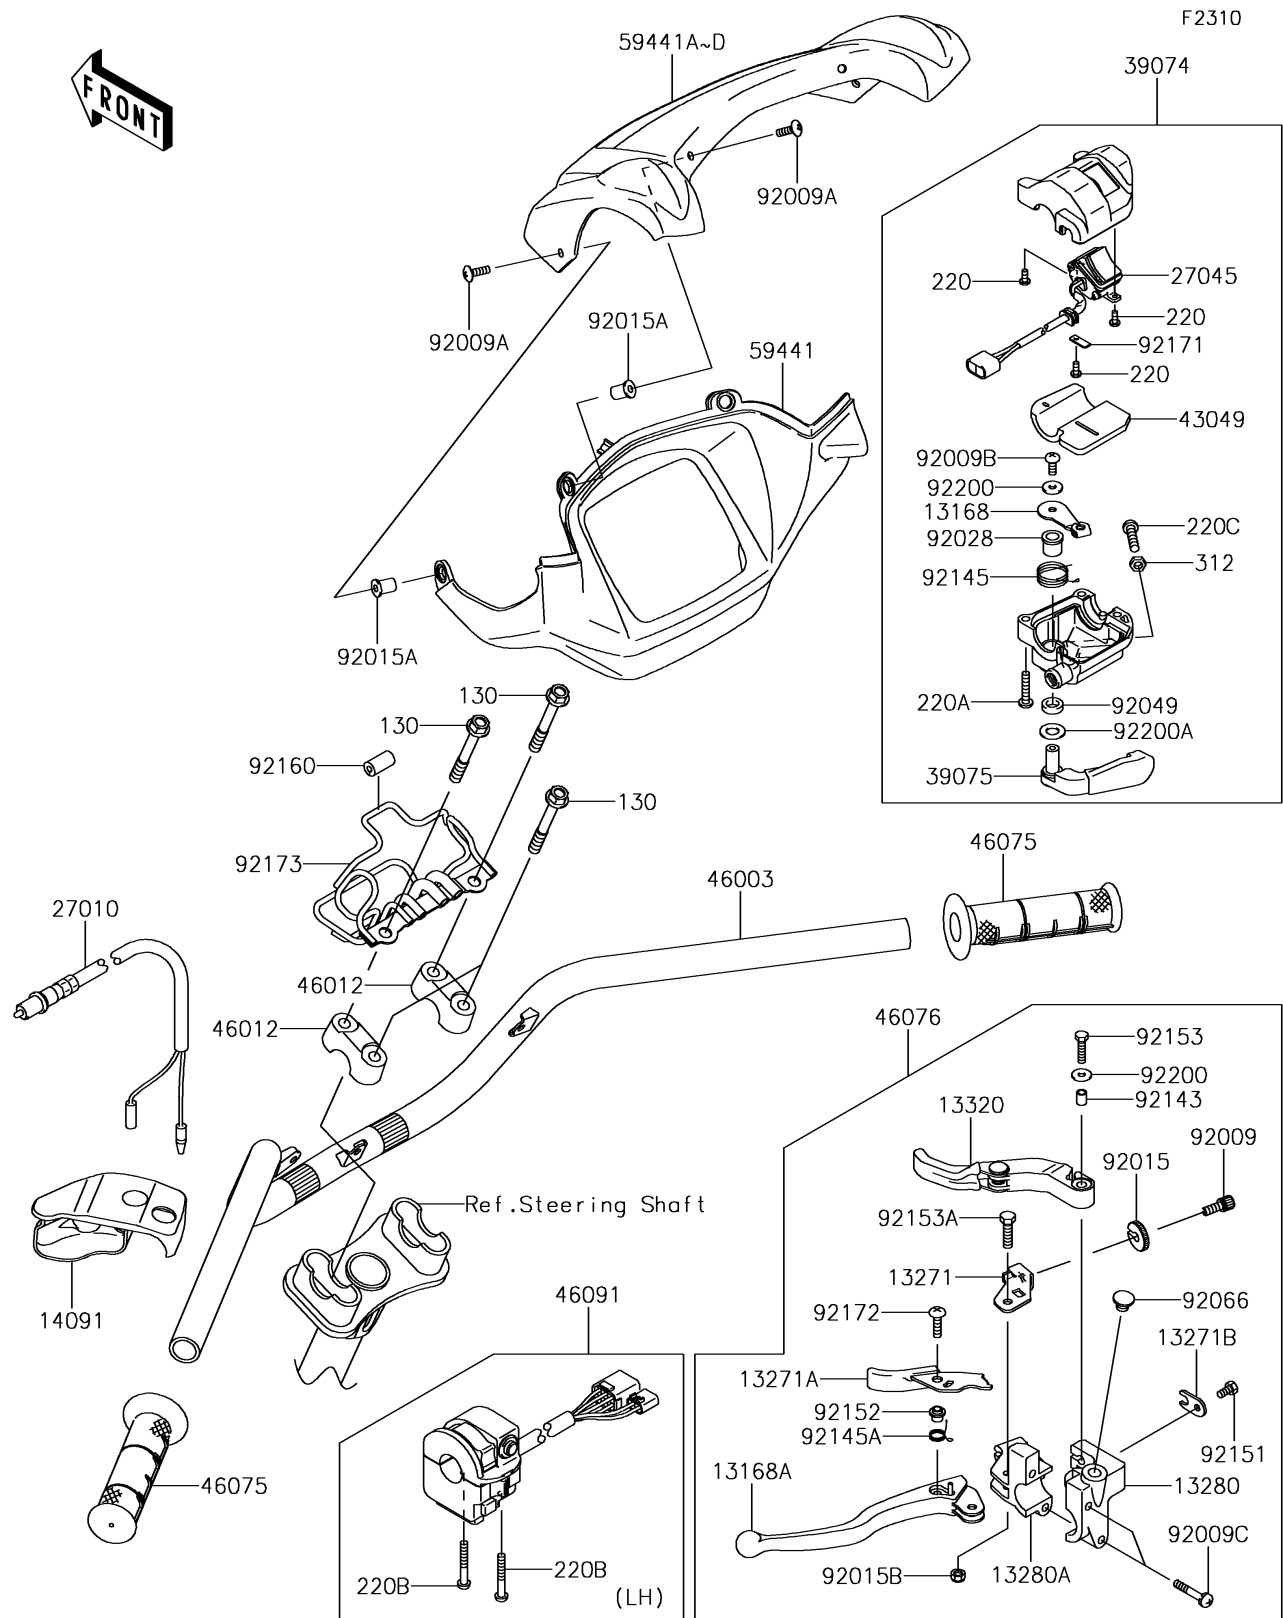

2019 BRUTE FORCE® 750 4x4i EPS PARTS DIAGRAM

Handlebar