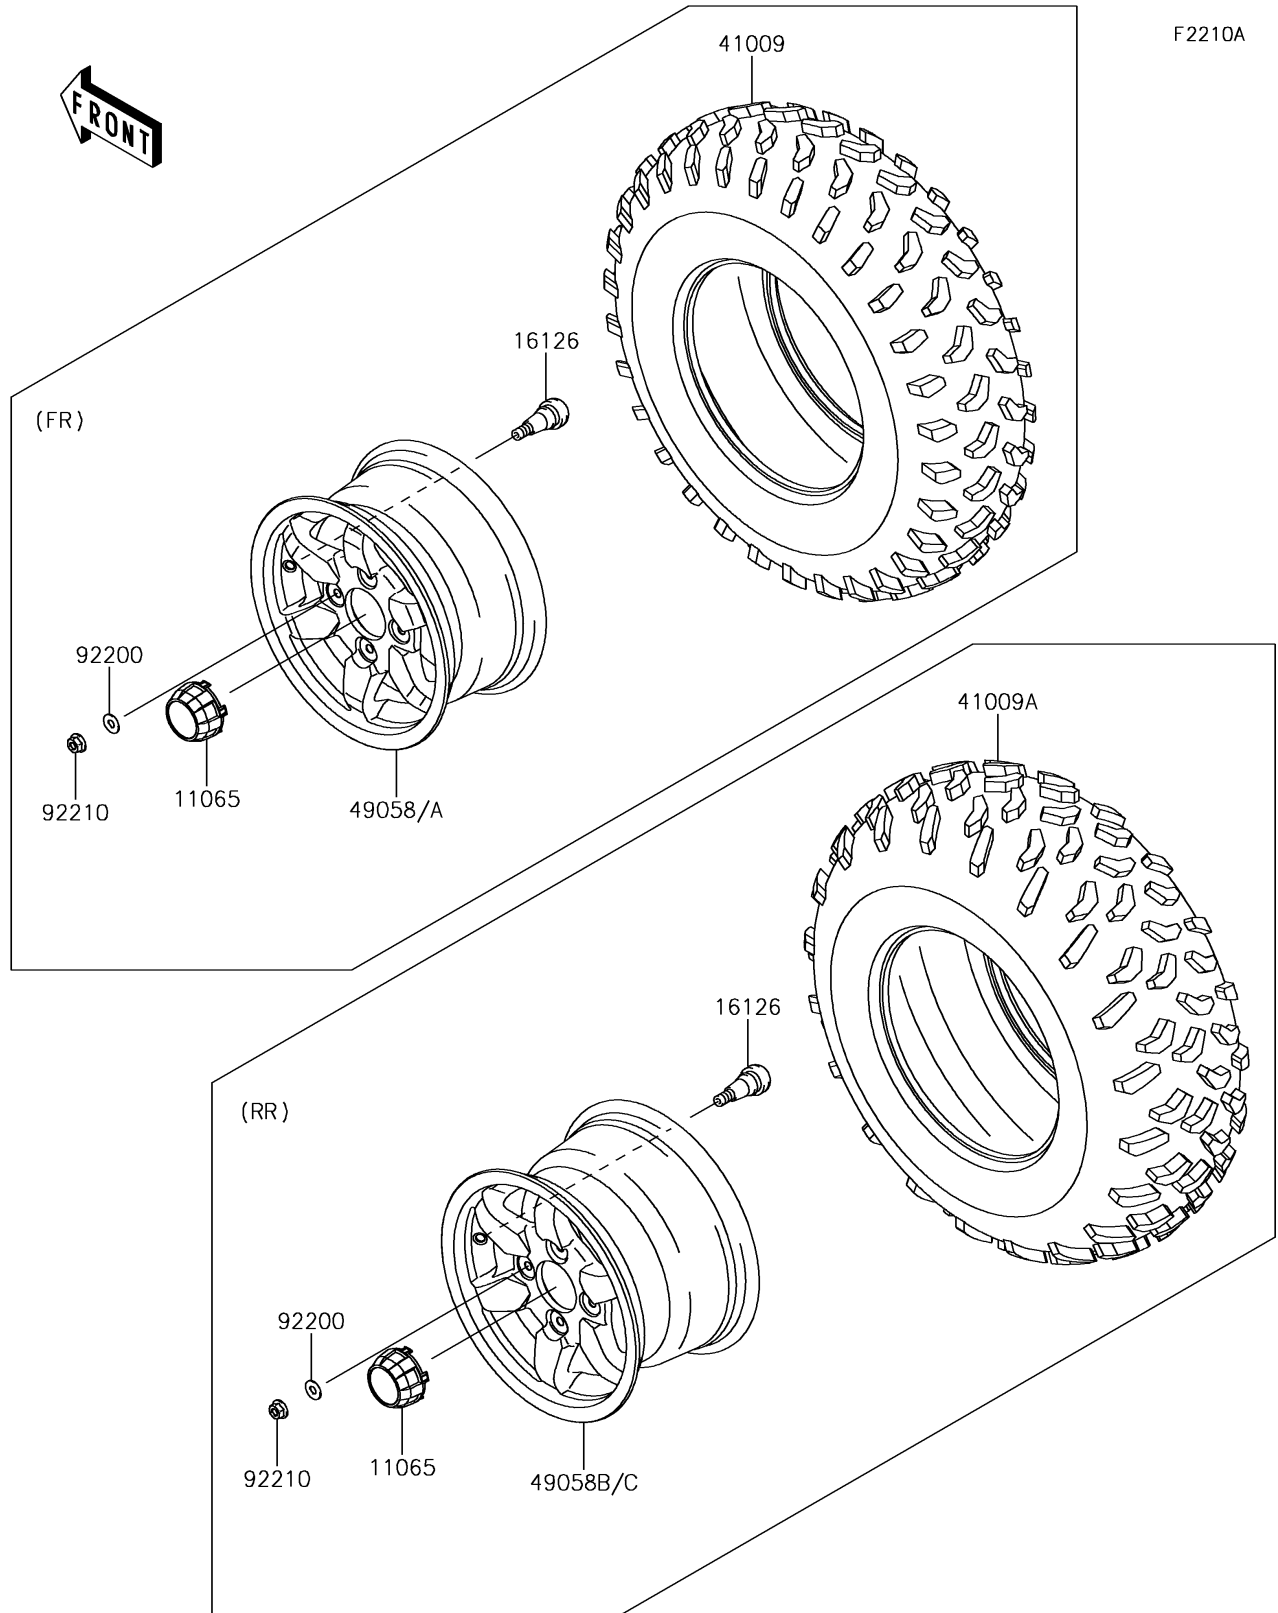

## 2019 BRUTE FORCE® 750 4x4i EPS PARTS DIAGRAM

Wheels/Tires(JJF/JKF)

## 2019 BRUTE FORCE® 750 4x4i EPS PARTS LIST

Wheels/Tires(JJF/JKF)

ITEM NAME	PART NUMBER	QUANTITY
CAP,WHEEL,F.BLACK (Ref # 11065)	11065-0893-6Z	1
VALVE (Ref # 16126)	16126-4001	1
TIRE,FR,AT25X8-12 (Ref # 41009)	41009-0299	1
TIRE,RR,AT25X10-12 (Ref # 41009A)	41009-0300	1
WHEEL,FR,12X6.0AT,BLACK (Ref # 49058)	49058-0687-31D	1
WHEEL,RR,12X7.5AT,BLACK (Ref # 49058B)	49058-0688-31D	1
WASHER,10.5X25X1.6 (Ref # 92200)	92200-1595	1
NUT,FLANGED,10MM (Ref # 92210)	92210-1325	1