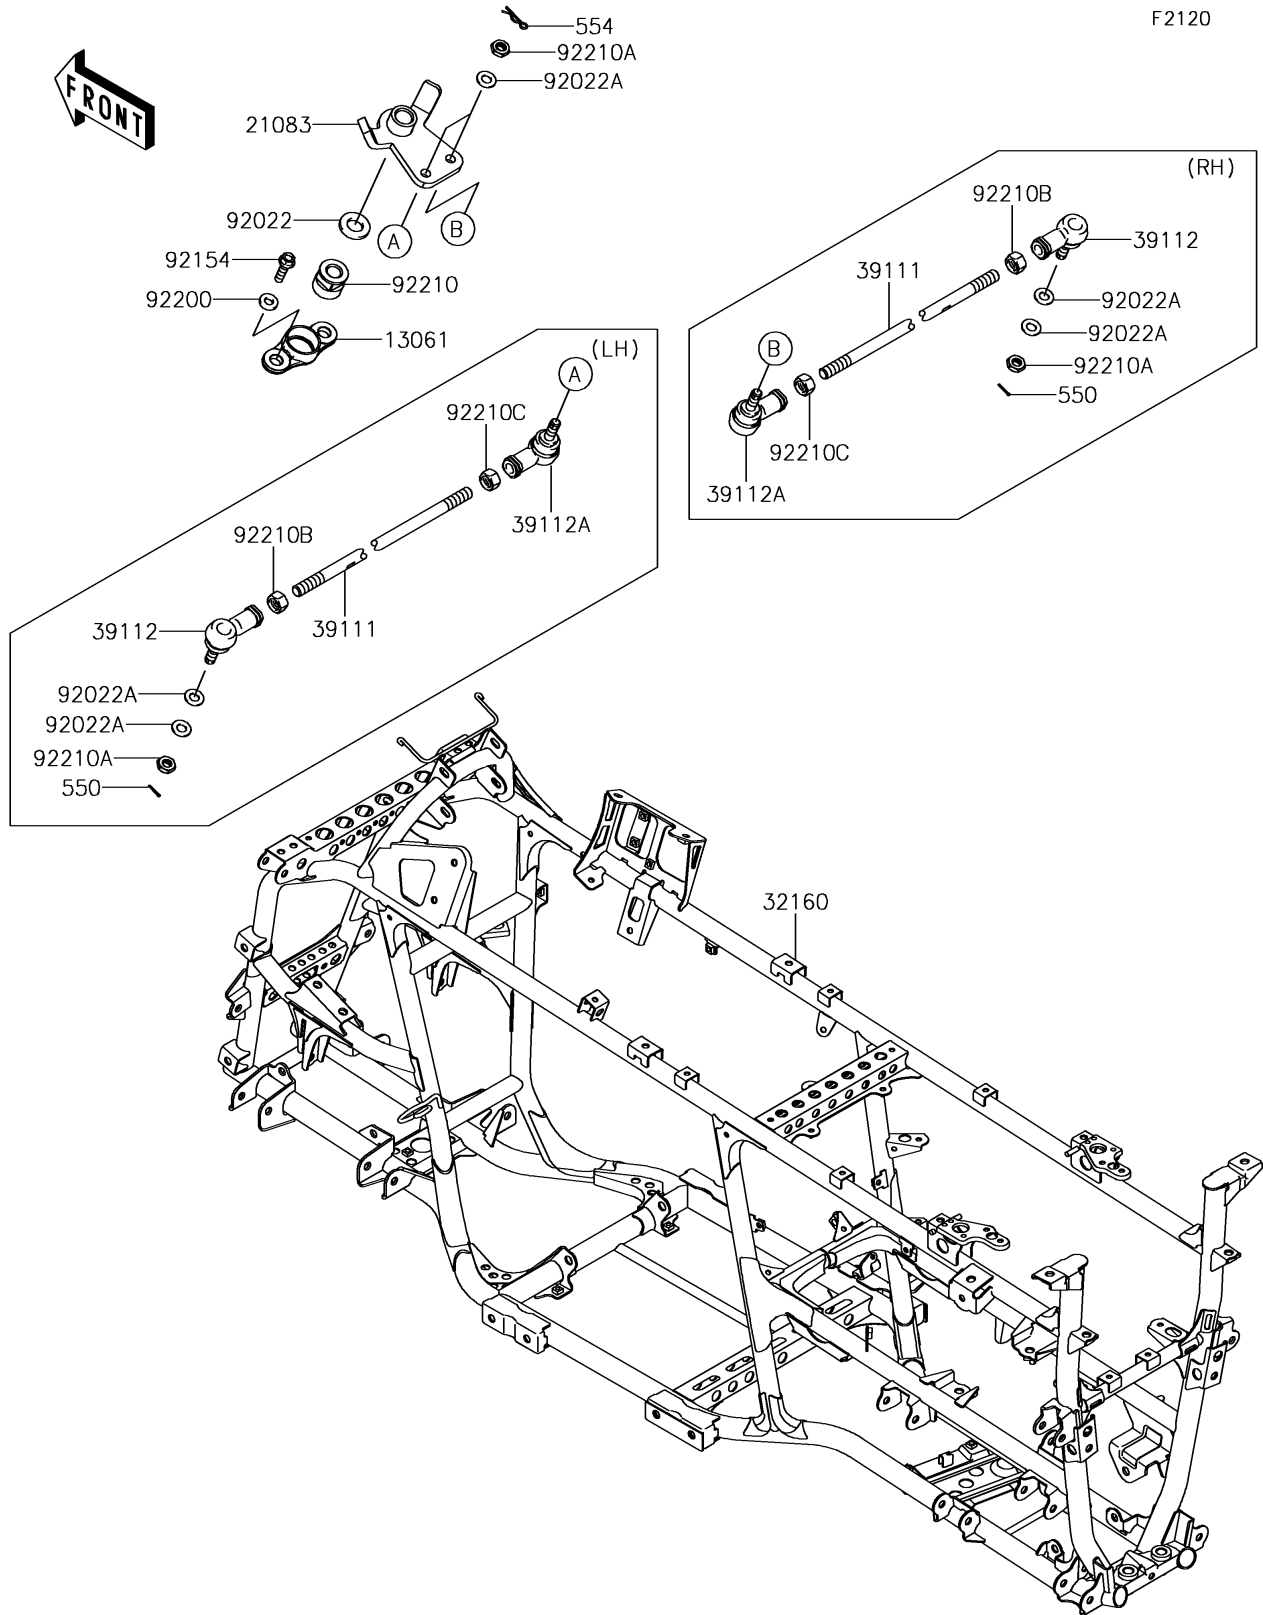

2017 BRUTE FORCE® 750 4x4i EPS PARTS DIAGRAM

Frame

2017 BRUTE FORCE® 750 4x4i EPS PARTS LIST

Frame

ITEM NAME	PART NUMBER	QUANTITY
BOSS,EPS STOPPER (Ref # 13061)	13061-0611	1
ARM,PITMAN (Ref # 21083)	21083-0053	1
FRAME-COMP (Ref # 32160)	32160-0712	1
ROD-TIE (Ref # 39111)	39111-0023	1
RODEND-TIE,RIGHT HANDED (Ref # 39112)	39112-0009	1
RODEND-TIE,LEFT HANDED (Ref # 39112A)	39112-0010	1
PIN-COTTER,2.0X15 (Ref # 550)	550AA2015	1
PIN-SNAP,10MM (Ref # 554)	554DA1000	1
WASHER,16X32X3.2 (Ref # 92022)	92022-1701	1
WASHER,10.2X20X1.5 (Ref # 92022A)	92022-3742	1
BOLT,FLANGED,8X30 (Ref # 92154)	92154-0850	1
WASHER,8.2X20.0X2.5 (Ref # 92200)	92200-0205	1
NUT,16MM (Ref # 92210)	92210-0751	1
NUT,LOCK,10MM (Ref # 92210A)	92210-1184	1
NUT,RIGHT HANDED (Ref # 92210B)	92210-1385	1
NUT,LEFT HANDED (Ref # 92210C)	92210-1386	1