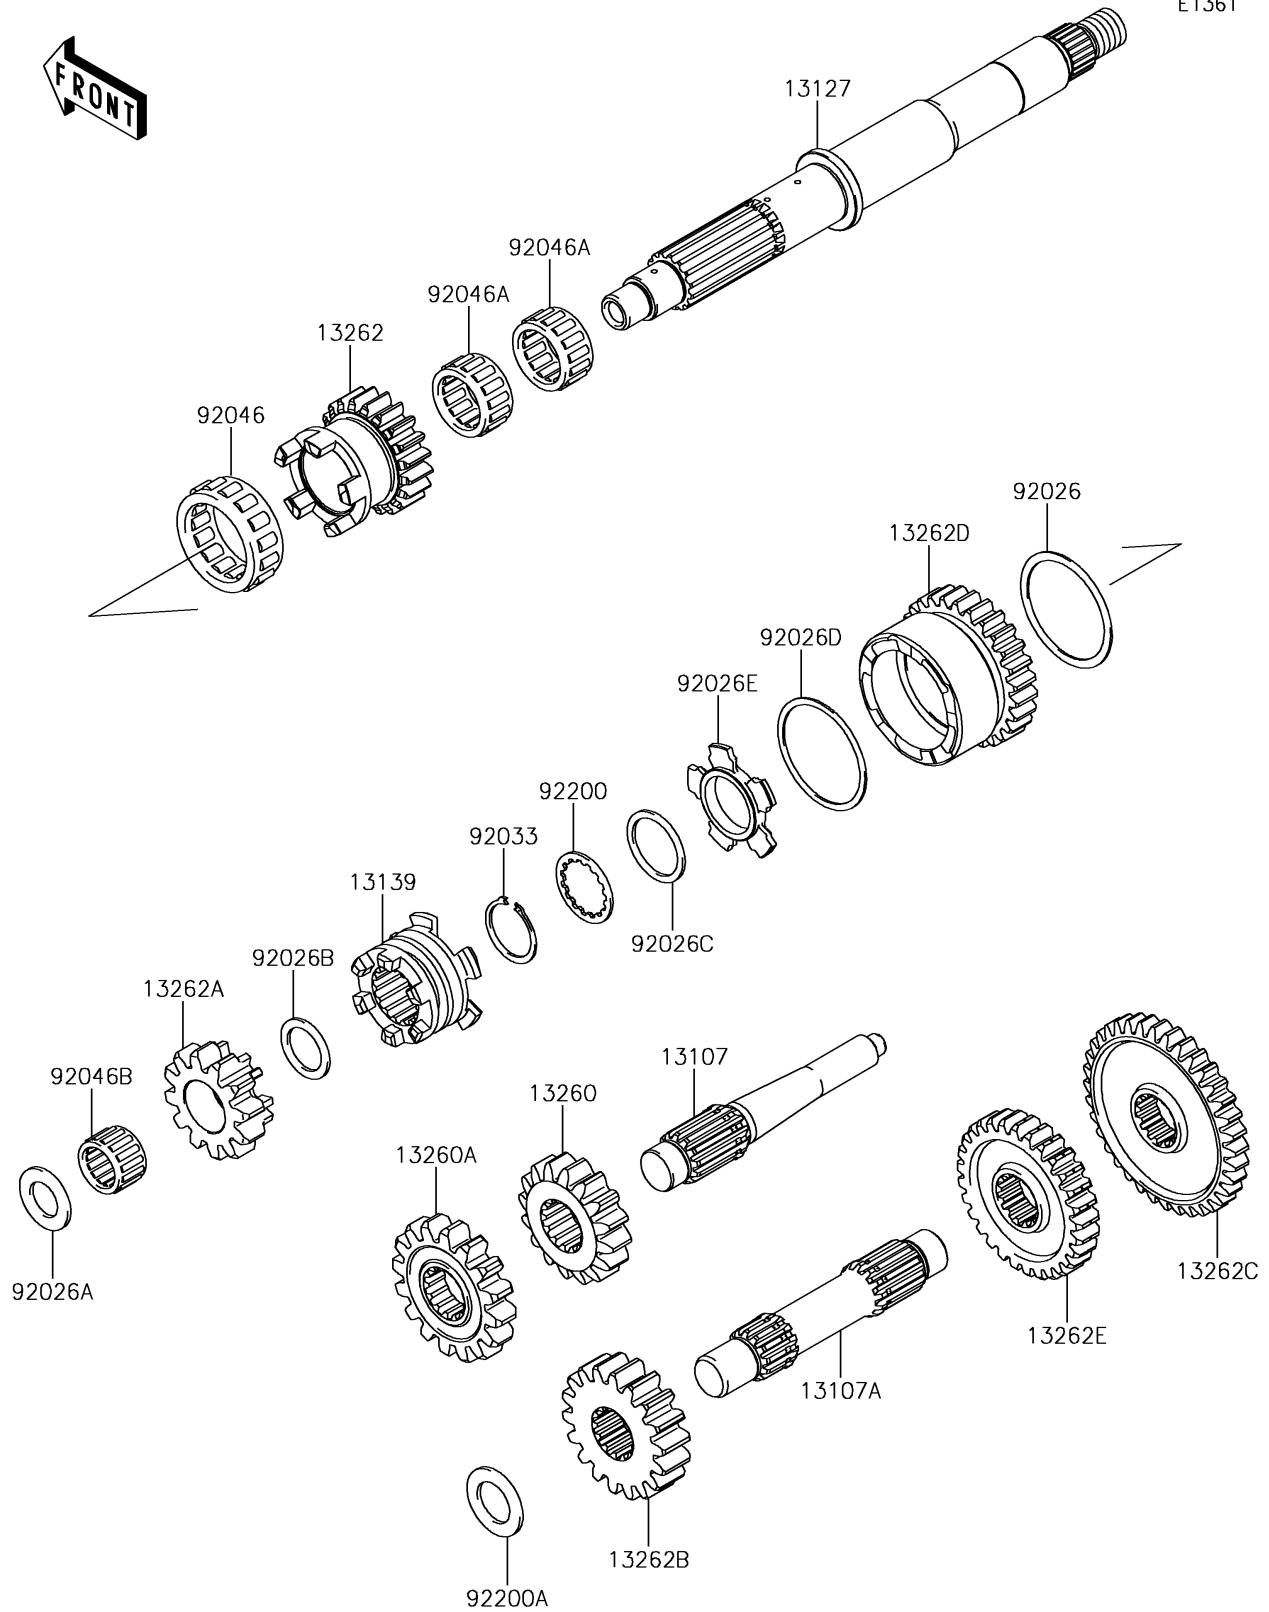

2019 BRUTE FORCE® 750 4x4i EPS PARTS DIAGRAM

Transmission

E1361

2019 BRUTE FORCE® 750 4x4i EPS PARTS LIST

Transmission

ITEM NAME	PART NUMBER	QUANTITY
SHAFT,REVERSE,IDLE (Ref # 13107)	13107-0754	1
SHAFT,COUNTER (Ref # 13107A)	13107-0755	1
SHAFT-TRANSMISSION INPUT (Ref # 13127)	13127-0053	1
SHIFTER (Ref # 13139)	13139-0626	1
GEAR,OUTPUT REVERSE,16T (Ref # 13260)	13260-1872	1
GEAR,DRIVEN REVERSE,16T (Ref # 13260A)	13260-1873	1
GEAR,INPUT LOW,20T (Ref # 13262)	13262-0234	1
GEAR,INPUT REVERSE,12T (Ref # 13262A)	13262-0235	1
GEAR,OUTPUT DRIVE,18T (Ref # 13262B)	13262-0432	1
GEAR,DRIVEN LOW,36T (Ref # 13262C)	13262-0794	1
GEAR,INPUT HI,27T (Ref # 13262D)	13262-0837	1
GEAR,DRIVEN HI,29T (Ref # 13262E)	13262-0838	1
SPACER,48.2X56X1.0 (Ref # 92026)	92026-0163	1
SPACER,17.3X30X2.0 (Ref # 92026A)	92026-1415	1
SPACER,21.2X29X1.6 (Ref # 92026B)	92026-1568	1
SPACER,28.2X34.5X1.6 (Ref # 92026C)	92026-1587	1
SPACER,48.2X54.3X1.0 (Ref # 92026D)	92026-1599	1
SPACER,HI&LOW (Ref # 92026E)	92026-1600	1
RING-SNAP,25.9X30.6X1.2 (Ref # 92033)	92033-1037	1
BEARING-NEEDLE,HIGH GEAR (Ref # 92046)	92046-1276	1
BEARING-NEEDLE,FWF-283317 (Ref # 92046A)	92046-1278	1
BEARING-NEEDLE,REVERSE GEAR (Ref # 92046B)	92046-1279	1
WASHER,28.5X34.0X1.5 (Ref # 92200)	92200-1240	1
WASHER,20.3X33X2.0 (Ref # 92200A)	92200-1351	1