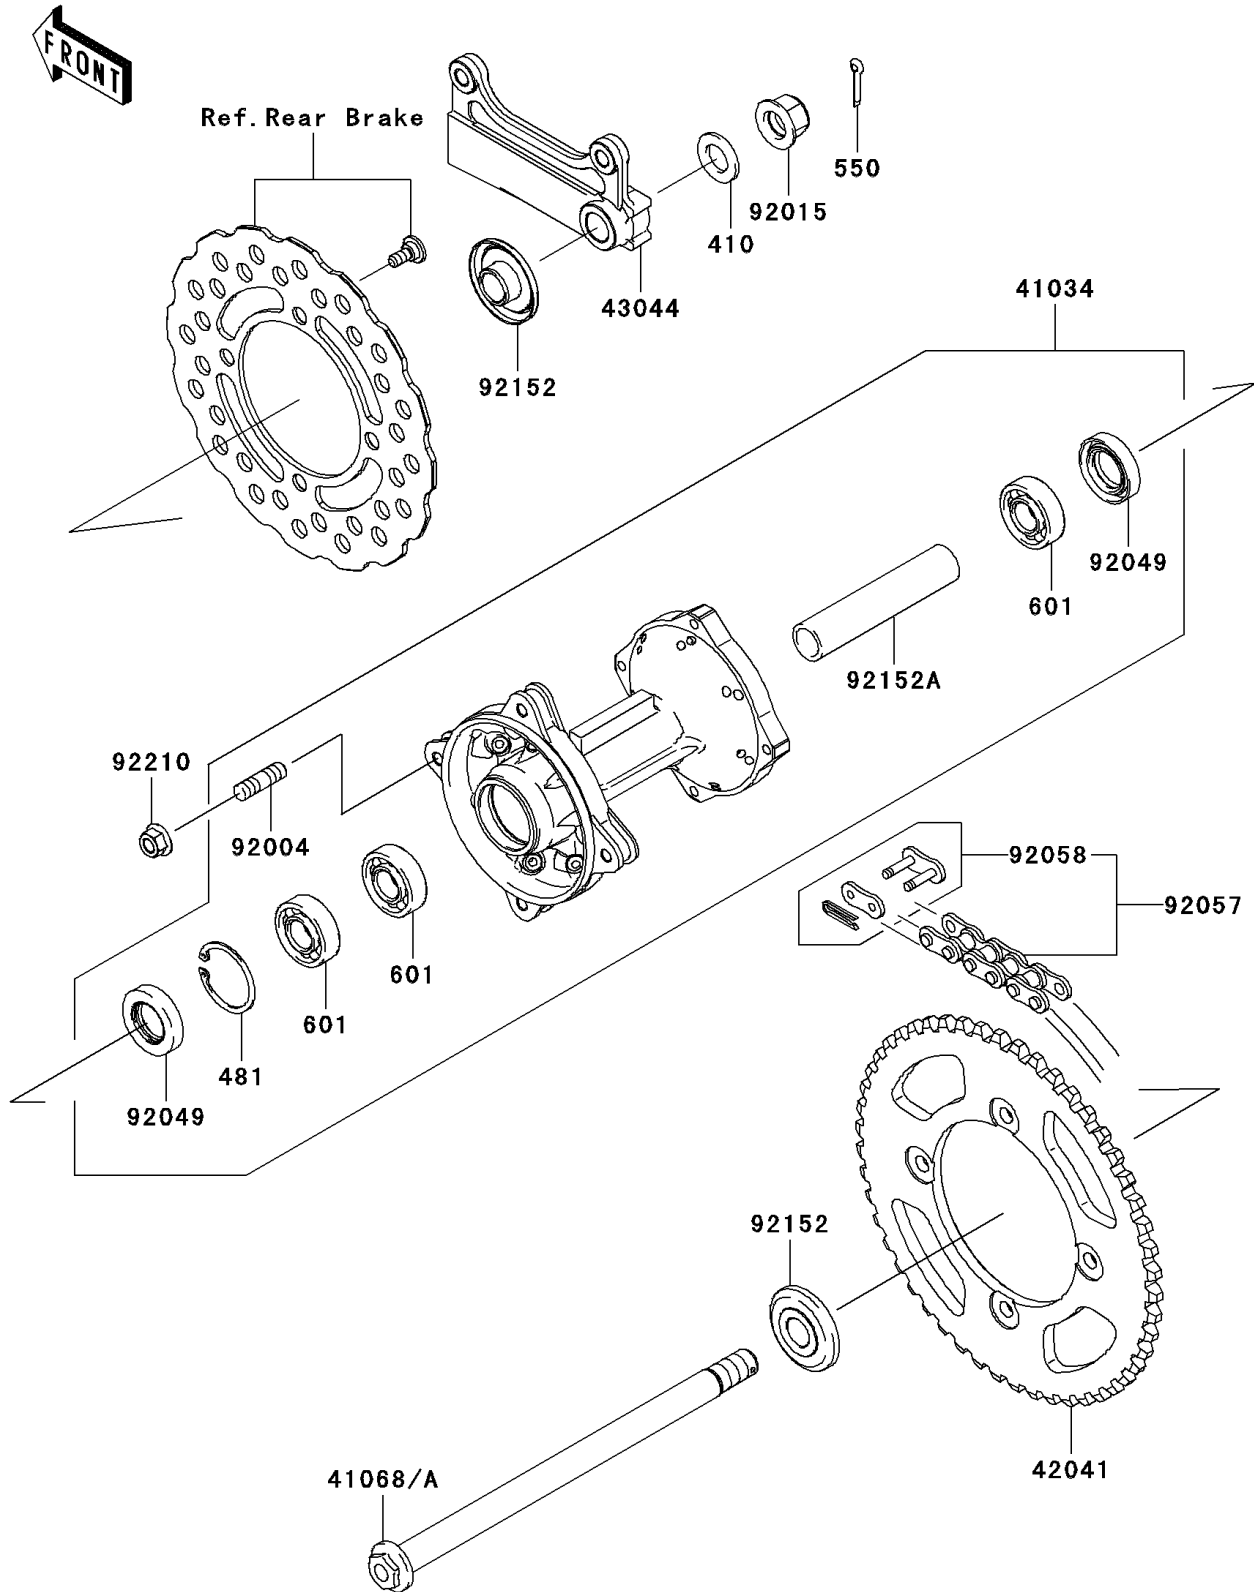

2011 KLX®140 PARTS DIAGRAM

Rear Hub

F2240

2011 KLX®140 PARTS LIST

Rear Hub

ITEM NAME	PART NUMBER	QUANTITY
WASHER-PLAIN-SMALL,14MM (Ref # 410)	410AA1400	1
CIRCLIP-TYPE-C,35MM (Ref # 481)	481J3500	1
PIN-COTTER,2.5X20 (Ref # 550)	550AA2520	1
BEARING-BALL (Ref # 601)	601B6202UU	3
DRUM-ASSY,REAR BRAKE (Ref # 41034)	41034-0056	1
AXLE,RR,238MM (Ref # 41068)	41068-0085	1
SPROCKET-HUB,50T (Ref # 42041)	42041-0051	1
HOLDER-COMP-CALIPER (Ref # 43044)	43044-1122	1
STUD,8X16 (Ref # 92004)	92004-1183	4
NUT,FLANGED,14MM (Ref # 92015)	92015-1401	1
SEAL-OIL (Ref # 92049)	92049-0114	2
CHAIN,DRIVE,DID428HX122L (Ref # 92057)	92057-0135	1
JOINT-CHAIN,DRIVE (Ref # 92058)	92058-0016	1
COLLAR,RR AXLE,L=12.5 (Ref # 92152)	92152-0651	2
COLLAR,RR BRAKE DRUM,L=95 (Ref # 92152A)	92152-1090	1
NUT,FLANGED,LOCK,8MM (Ref # 92210)	92210-0159	4